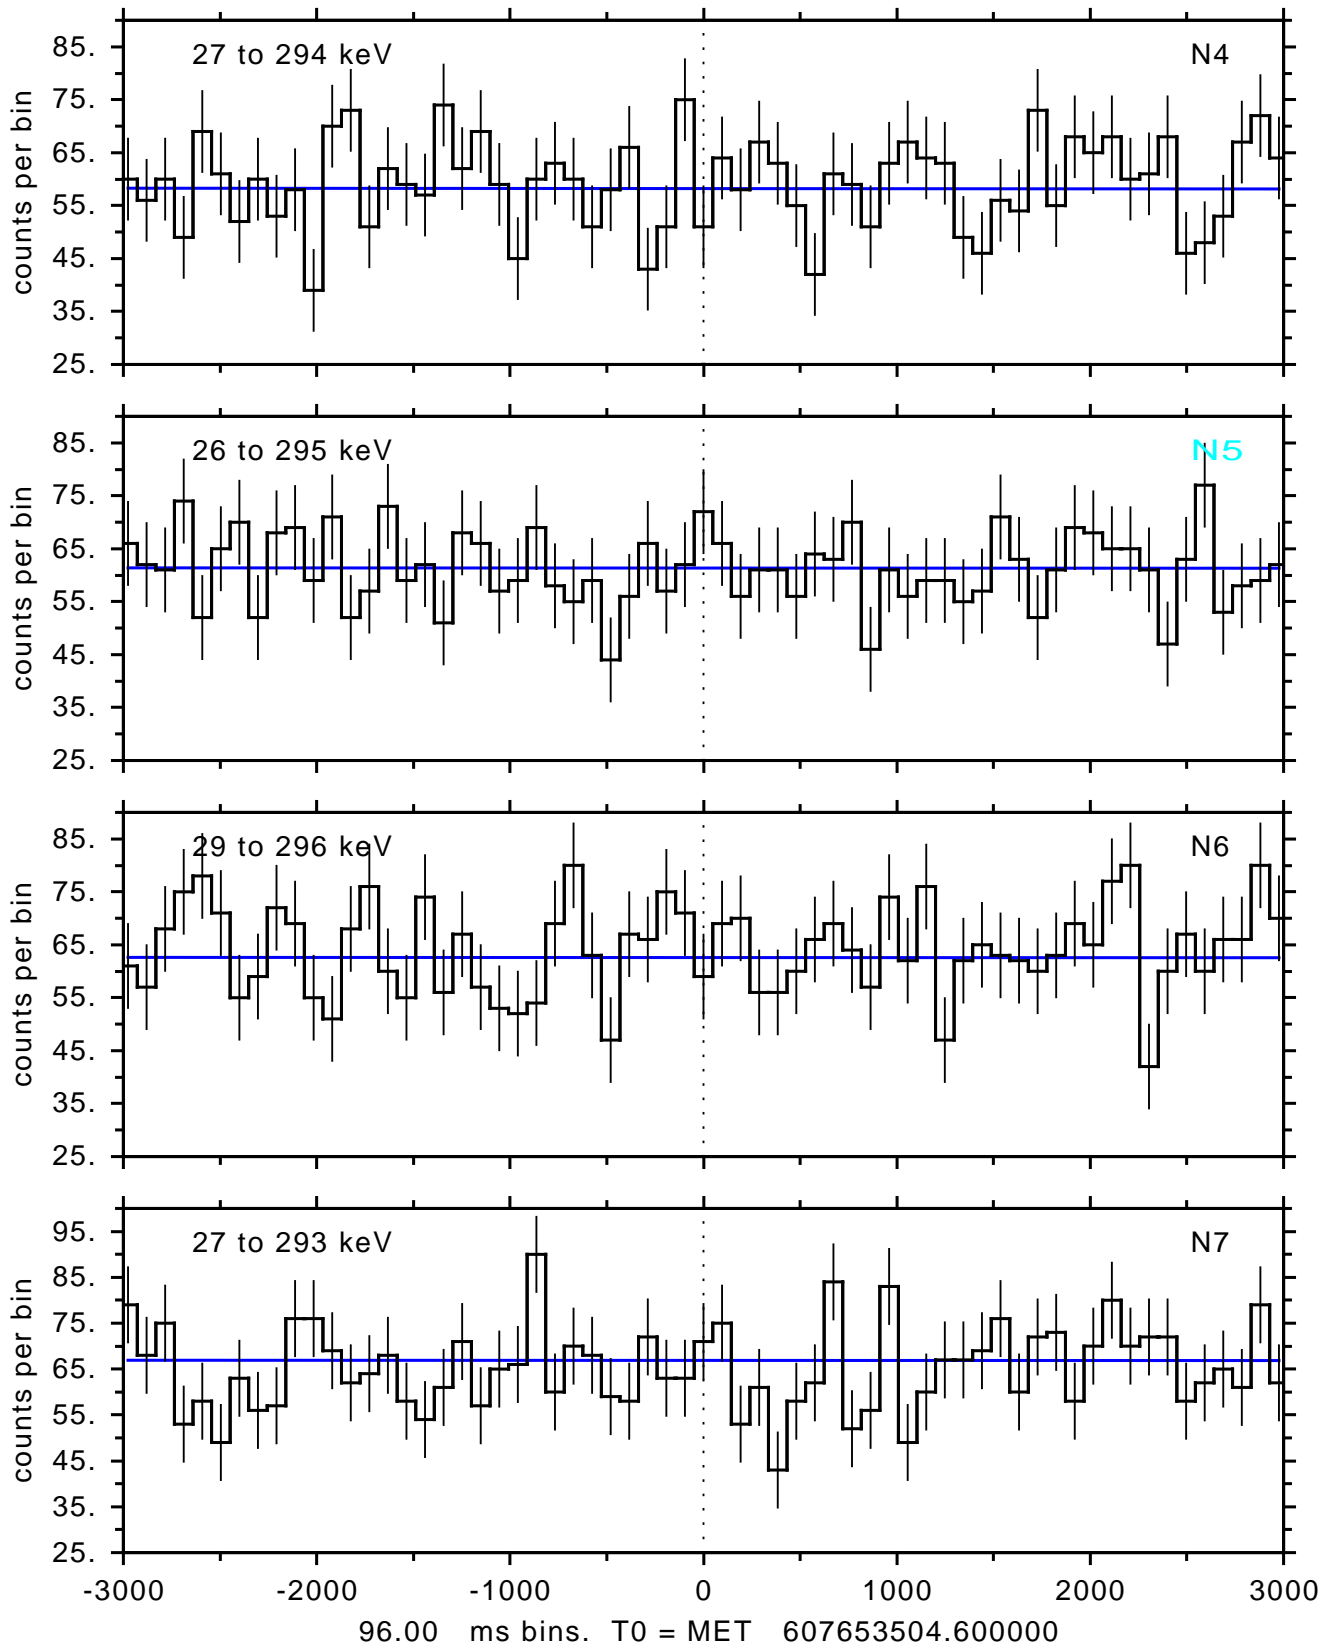

sGRB ver 116b of 2020 Feb 14 run on 2020-04-03 22:17:00  
T0 = 607653504.600000 = 2020-04-04 00:38:19.600000  
Algr: 3: P01 of F0001: glg\_tte\_b0\_200404\_00z\_v00

sGRB ver 116b of 2020 Feb 14 run on 2020-04-03 22:17:00  
T0 = 607653504.600000 = 2020-04-04 00:38:19.600000  
Algr: 3: P01 of F0001: glg\_tte\_b0\_200404\_00z\_v00