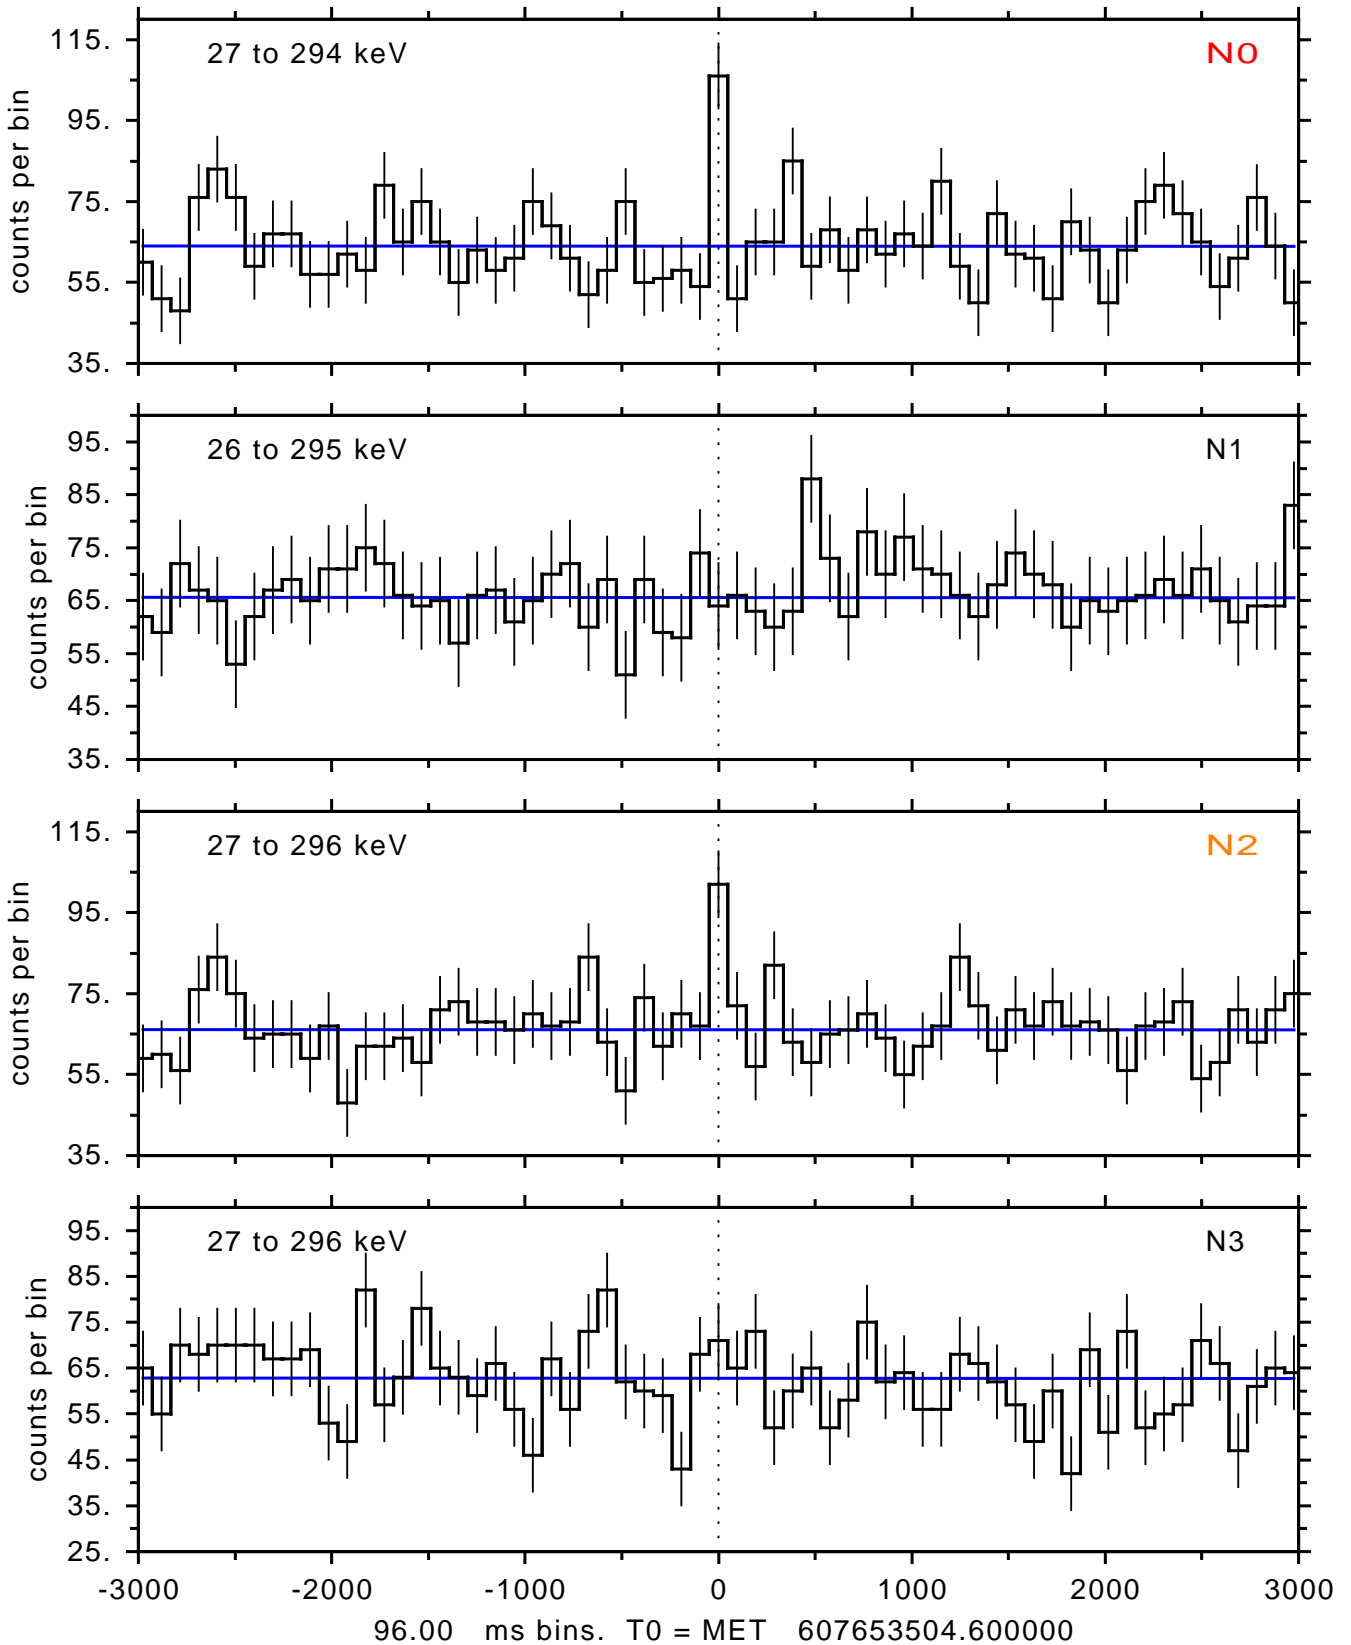

sGRB ver 116b of 2020 Feb 14 run on 2020-04-03 22:17:00  
T0 = 607653504.600000 = 2020-04-04 00:38:19.600000  
Algr: 3: P01 of F0001: glg\_tte\_b0\_200404\_00z\_v00

sGRB ver 116b of 2020 Feb 14 run on 2020-04-03 22:17:00  
T0 = 607653504.600000 = 2020-04-04 00:38:19.600000  
Algr: 3: P01 of F0001: glg\_tte\_b0\_200404\_00z\_v00