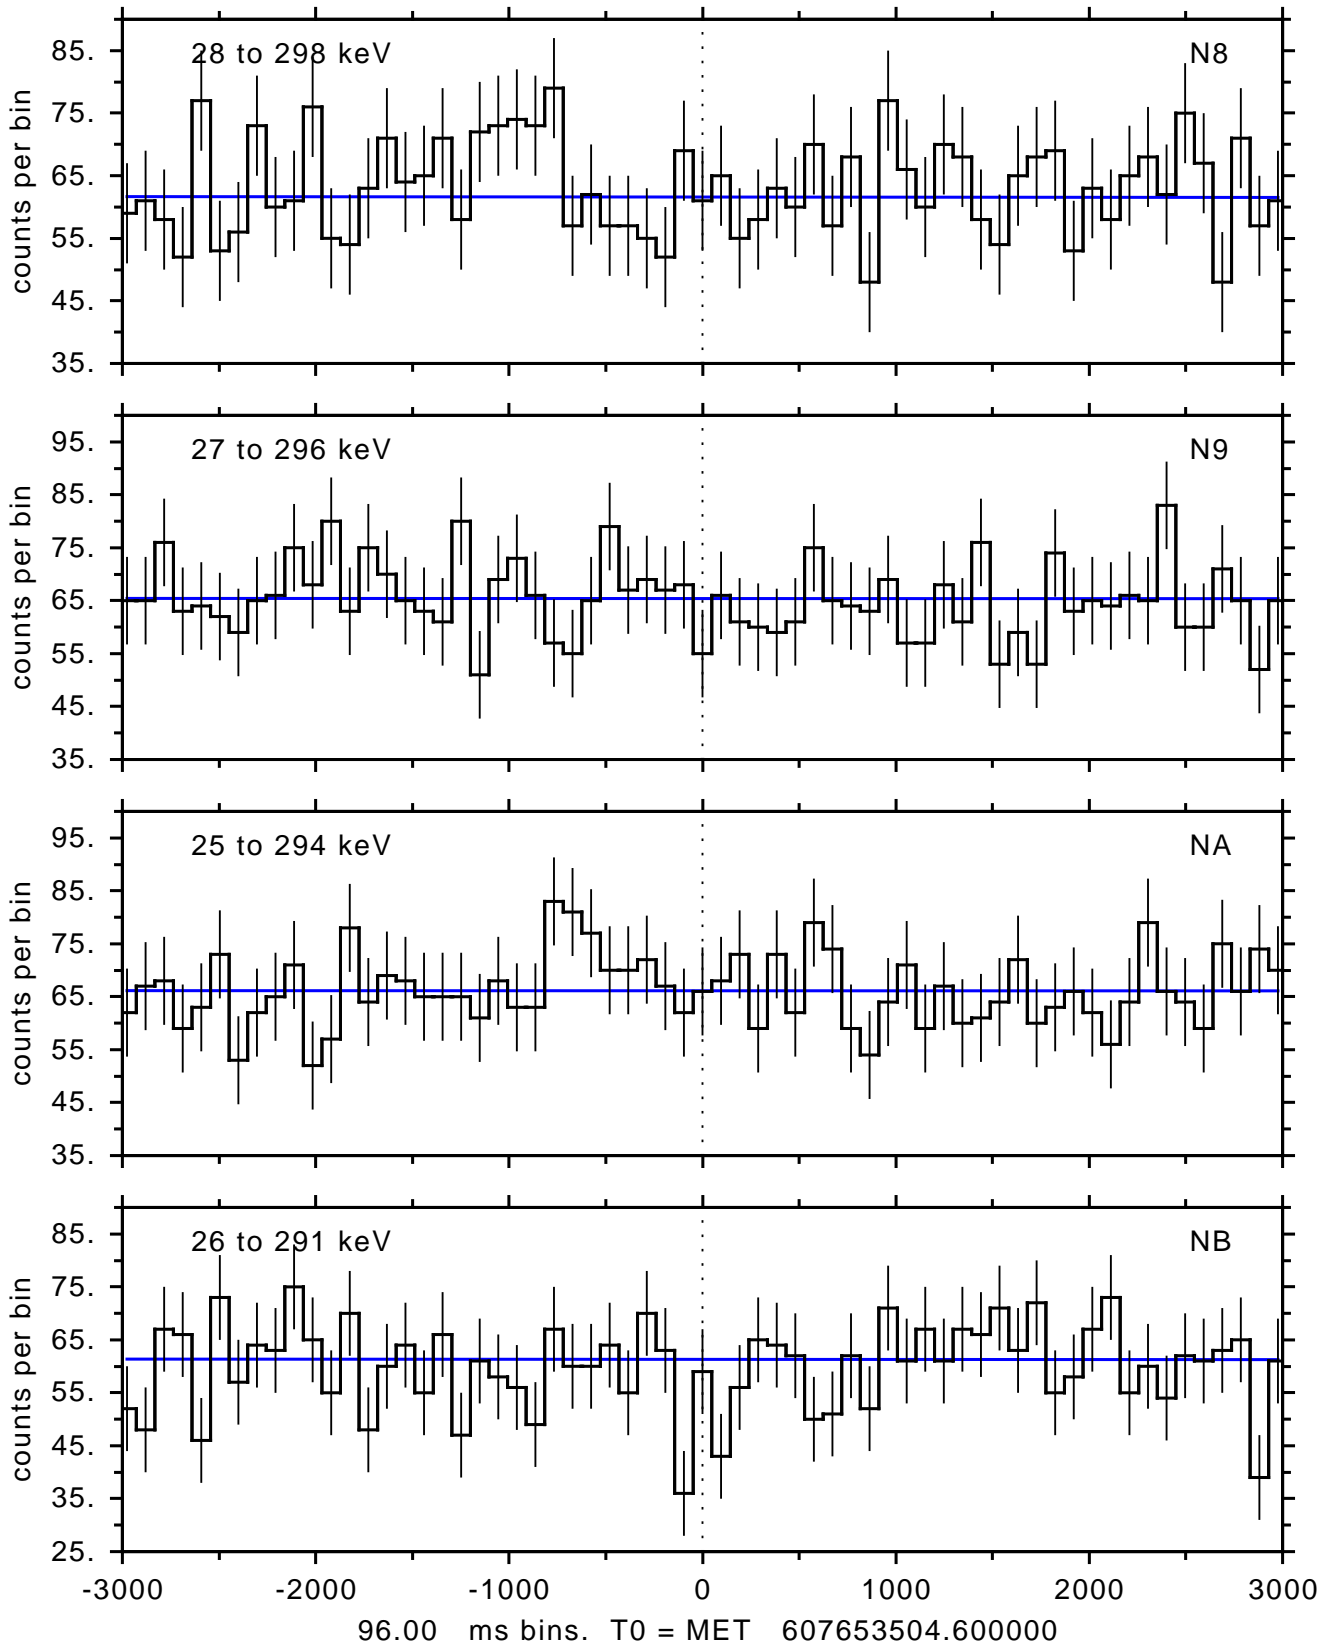

sGRB ver 116b of 2020 Feb 14 run on 2020-04-03 22:17:00  
T0 = 607653504.600000 = 2020-04-04 00:38:19.600000  
Algr: 3: P01 of F0001: glg\_tte\_b0\_200404\_00z\_v00

sGRB ver 116b of 2020 Feb 14 run on 2020-04-03 22:17:00  
T0 = 607653504.600000 = 2020-04-04 00:38:19.600000  
Algr: 3: P01 of F0001: glg\_tte\_b0\_200404\_00z\_v00