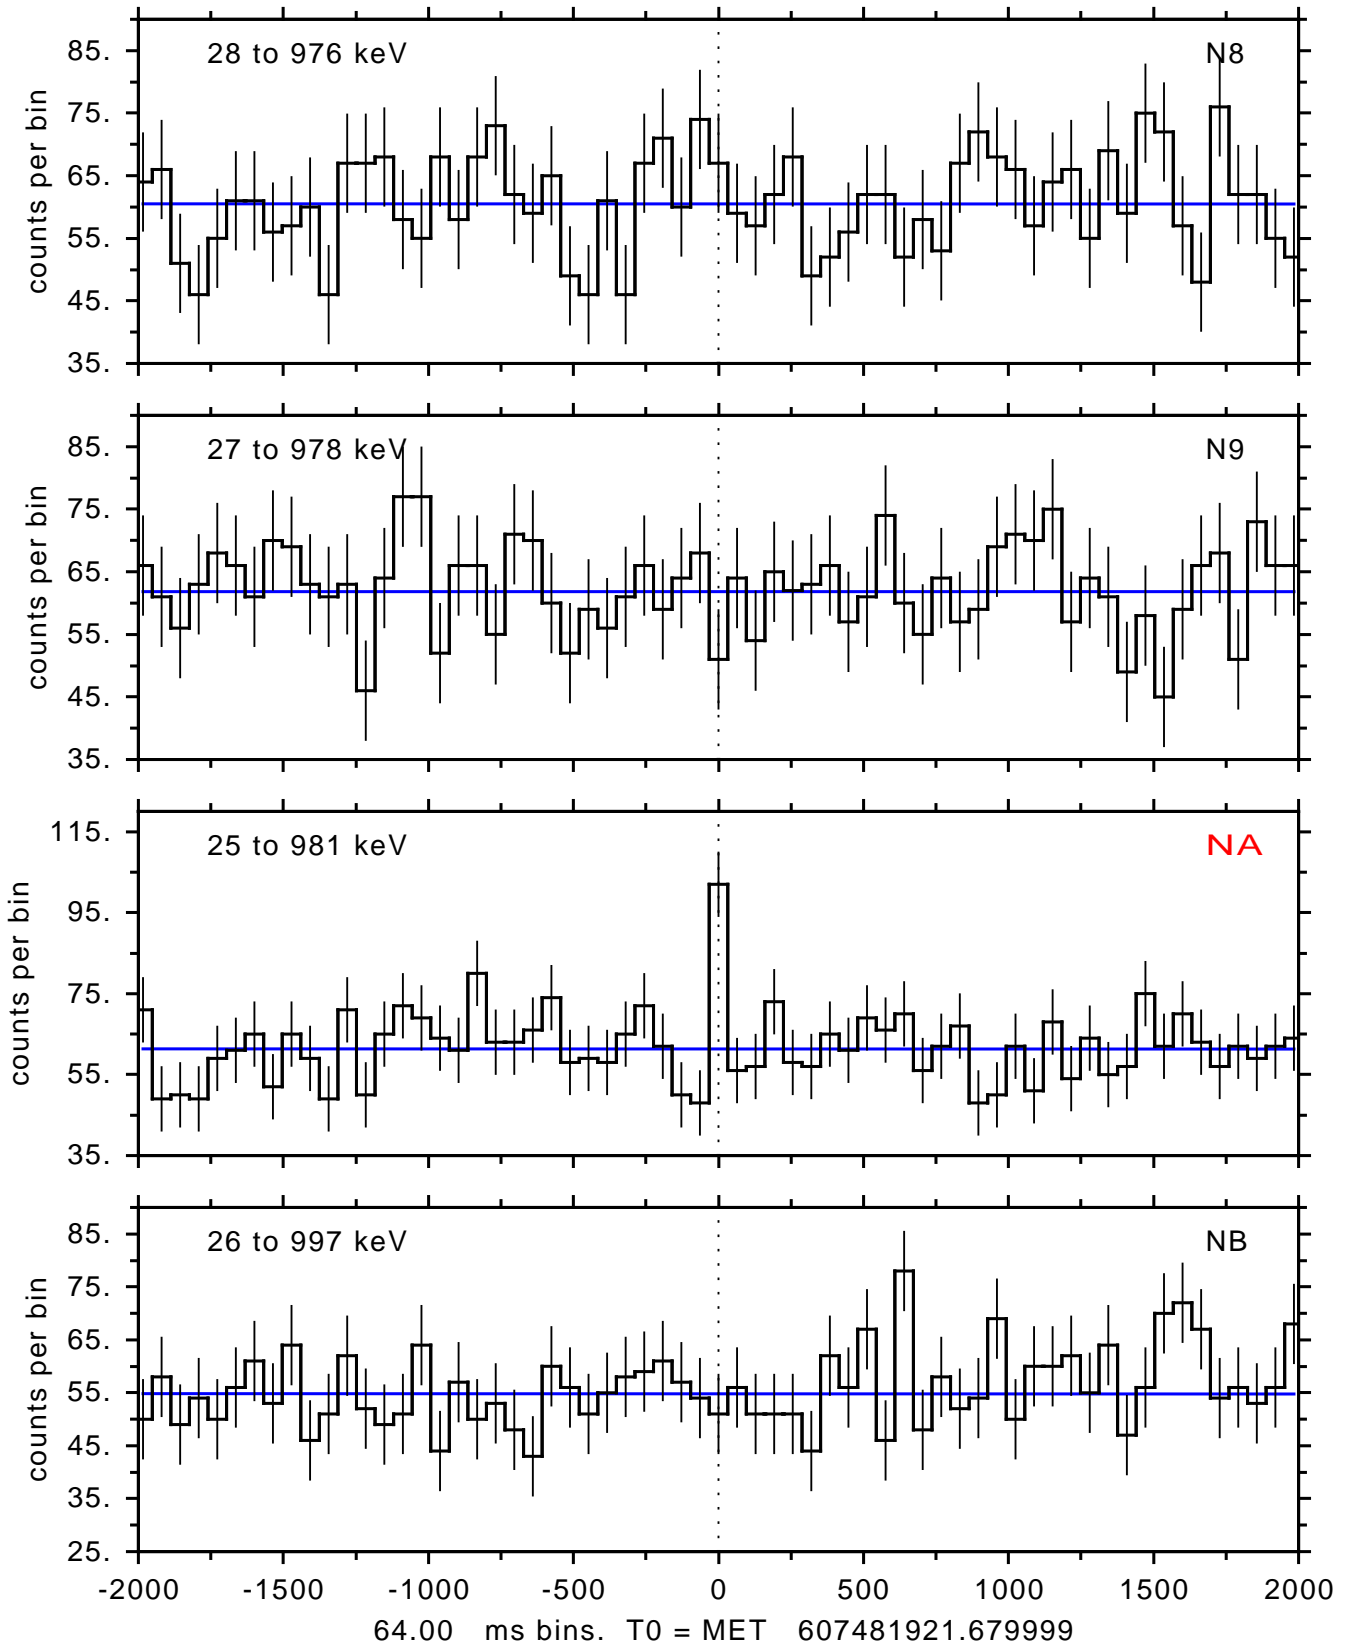

sGRB ver 116b of 2020 Feb 14 run on 2020-04-02 00:24:33

T0 = 607481921.679999 = 2020-04-02 00:58:36.680000

Algr: 5: P01 of F0001: glg_tte_b0_200402_01z_v00

sGRB ver 116b of 2020 Feb 14 run on 2020-04-02 00:24:33
T0 = 607481921.679999 = 2020-04-02 00:58:36.680000
Algr: 5: P01 of F0001: glg_tte_b0_200402_01z_v00