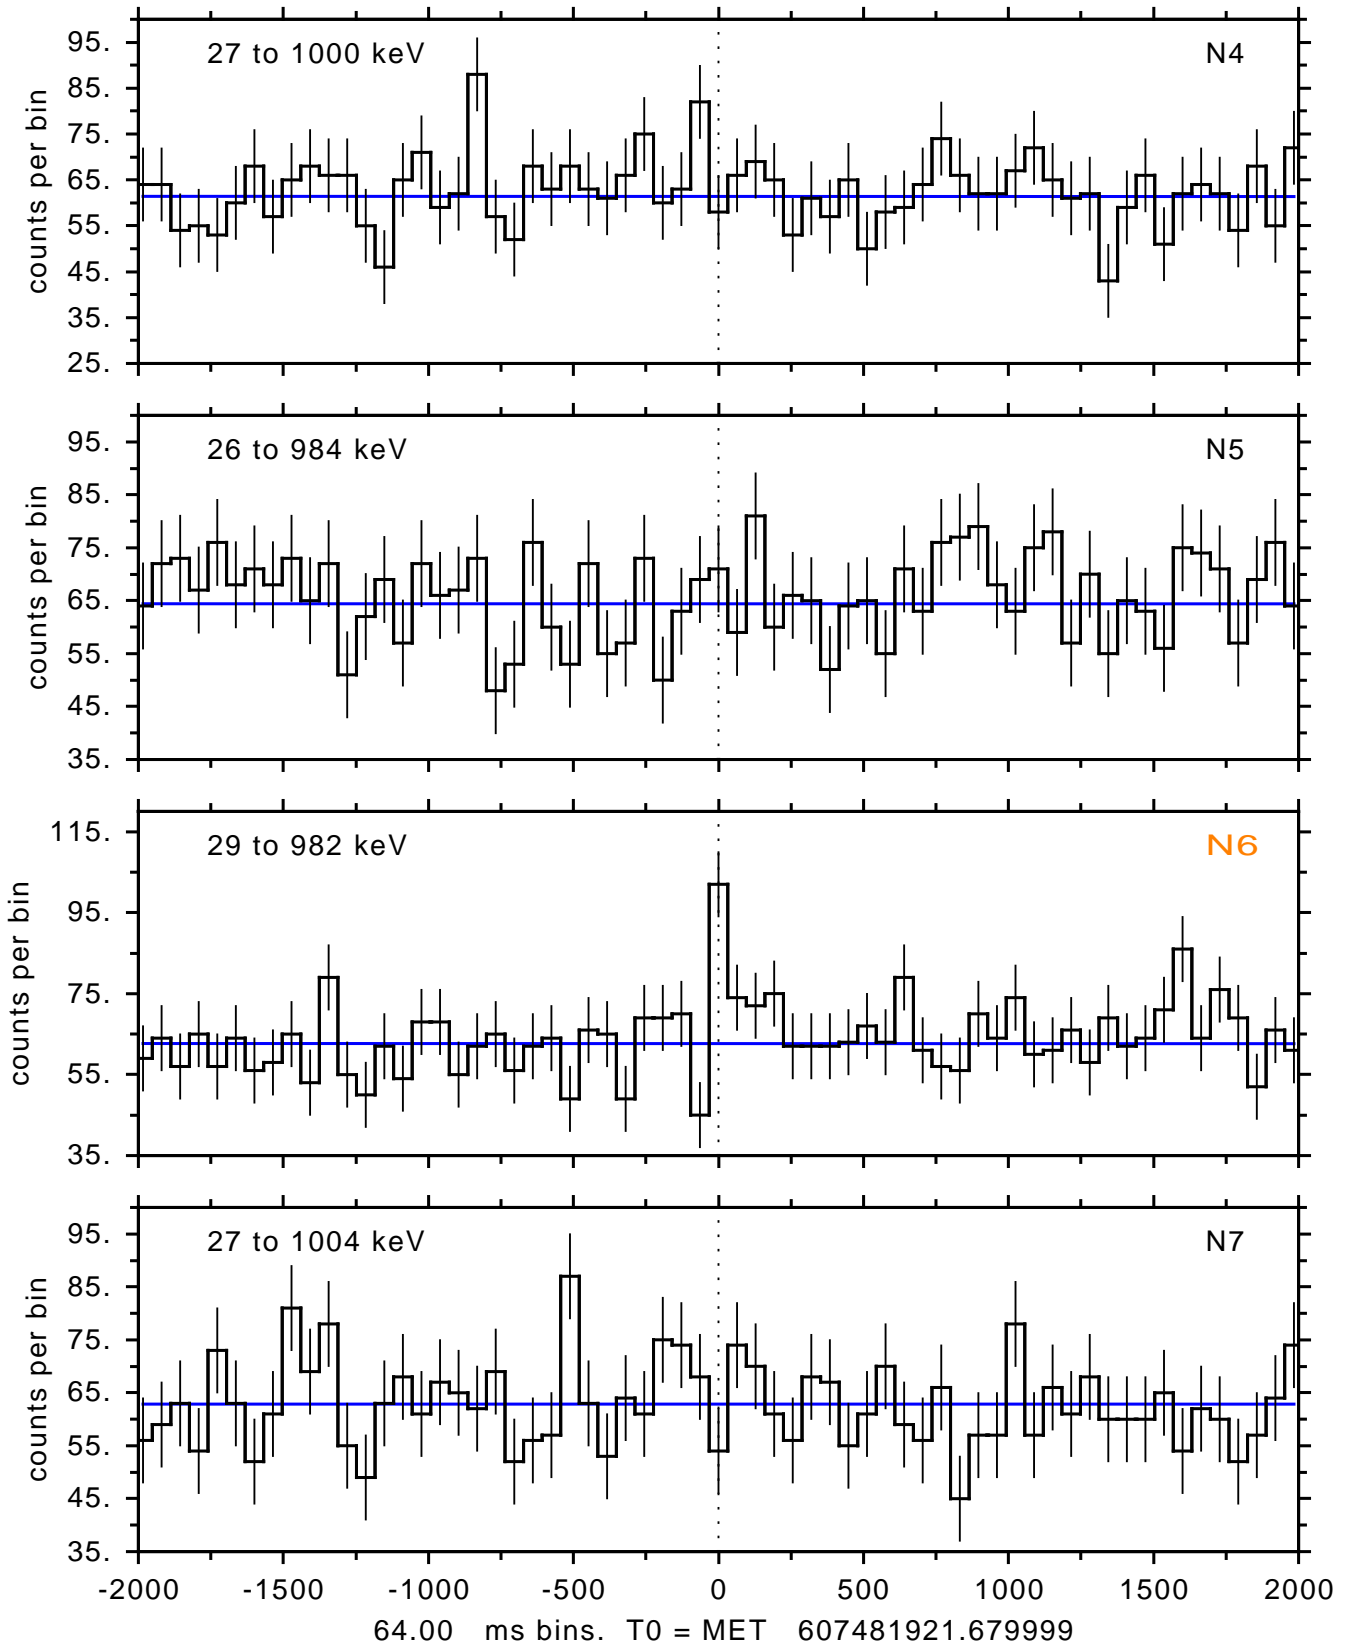

sGRB ver 116b of 2020 Feb 14 run on 2020-04-02 00:24:33

T0 = 607481921.679999 = 2020-04-02 00:58:36.680000

Algr: 5: P01 of F0001: glg_tte_b0_200402_01z_v00

sGRB ver 116b of 2020 Feb 14 run on 2020-04-02 00:24:33
T0 = 607481921.679999 = 2020-04-02 00:58:36.680000
Algr: 5: P01 of F0001: glg_tte_b0_200402_01z_v00