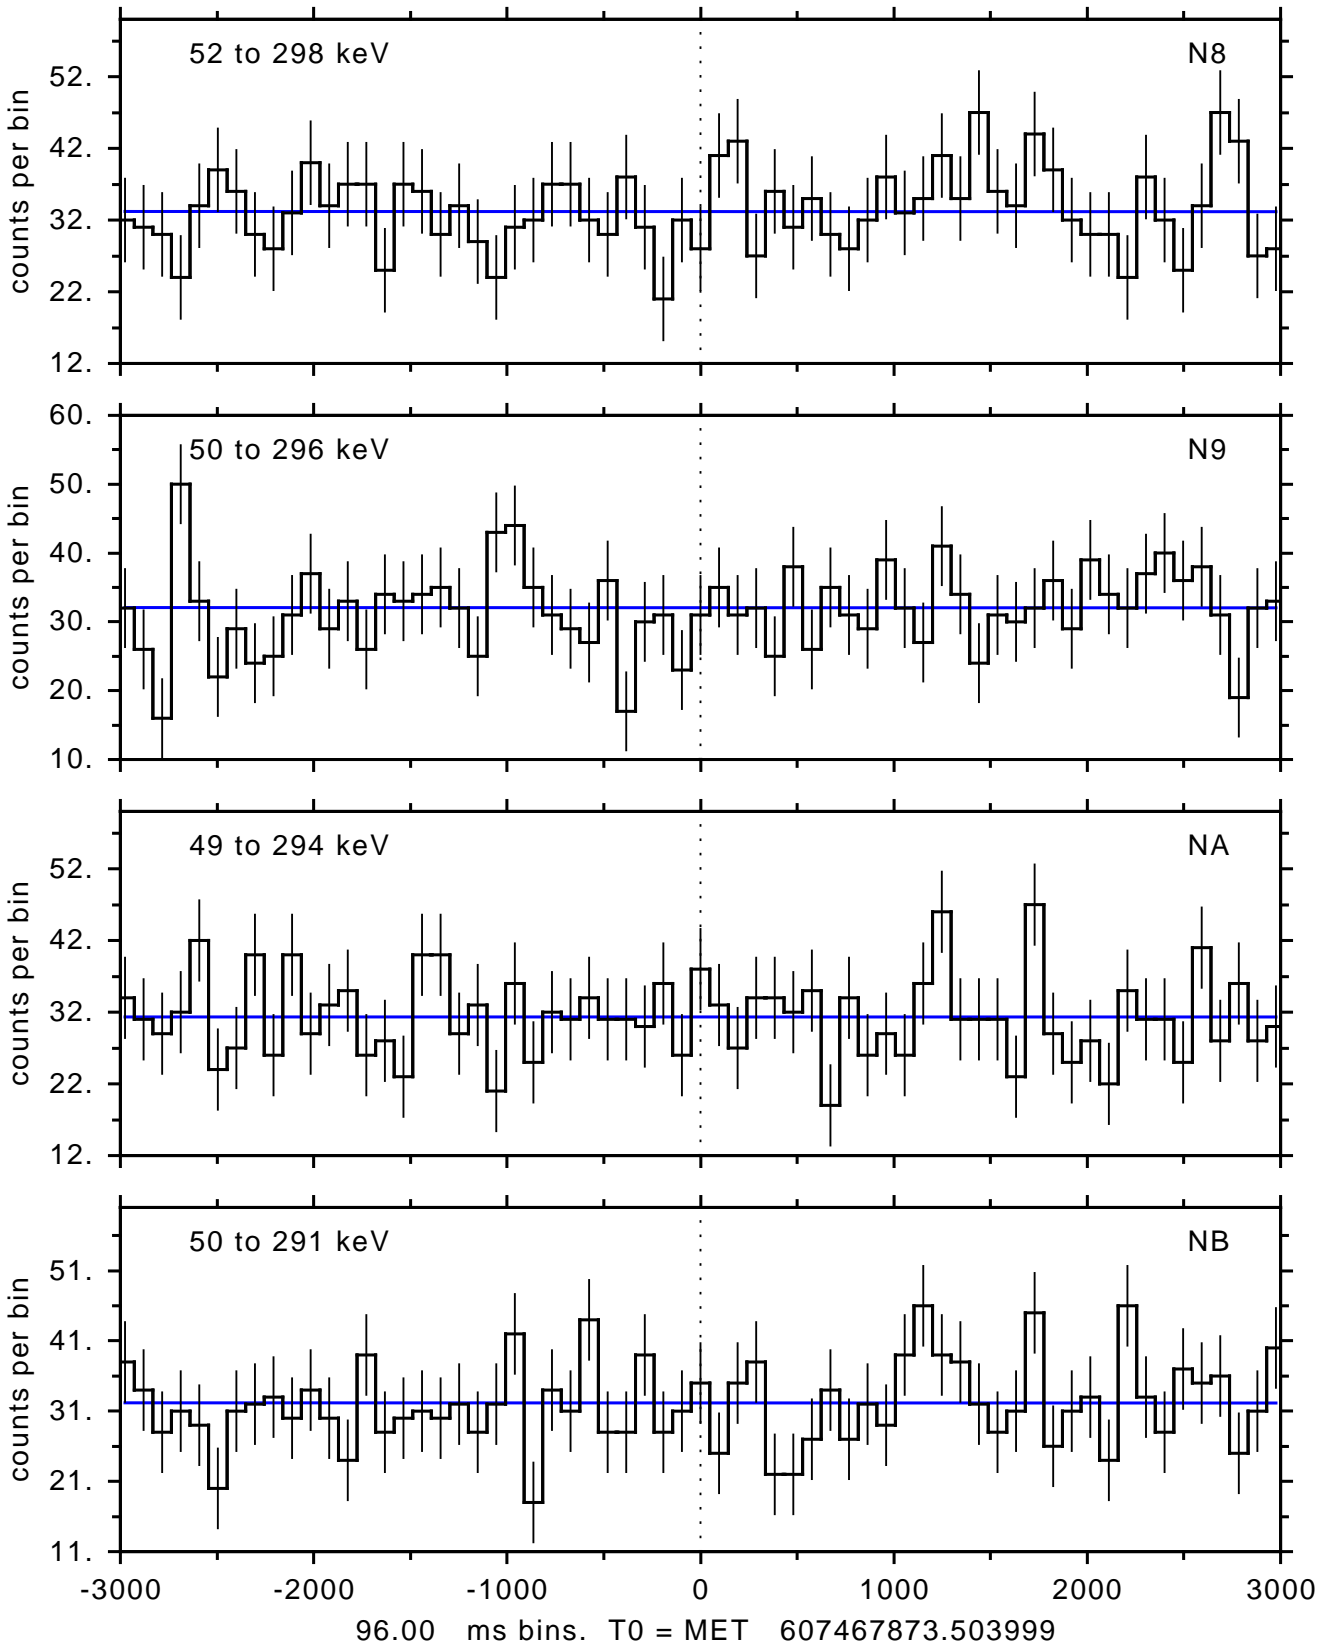

sGRB ver 116b of 2020 Feb 14 run on 2020-04-01 18:48:40
T0 = 607467873.503999 = 2020-04-01 21:04:28.504000
Algr: 4: P02 of F0001: glg_tte_b0_200401_21z_v00

sGRB ver 116b of 2020 Feb 14 run on 2020-04-01 18:48:40
T0 = 607467873.503999 = 2020-04-01 21:04:28.504000
Algr: 4: P02 of F0001: glg_tte_b0_200401_21z_v00