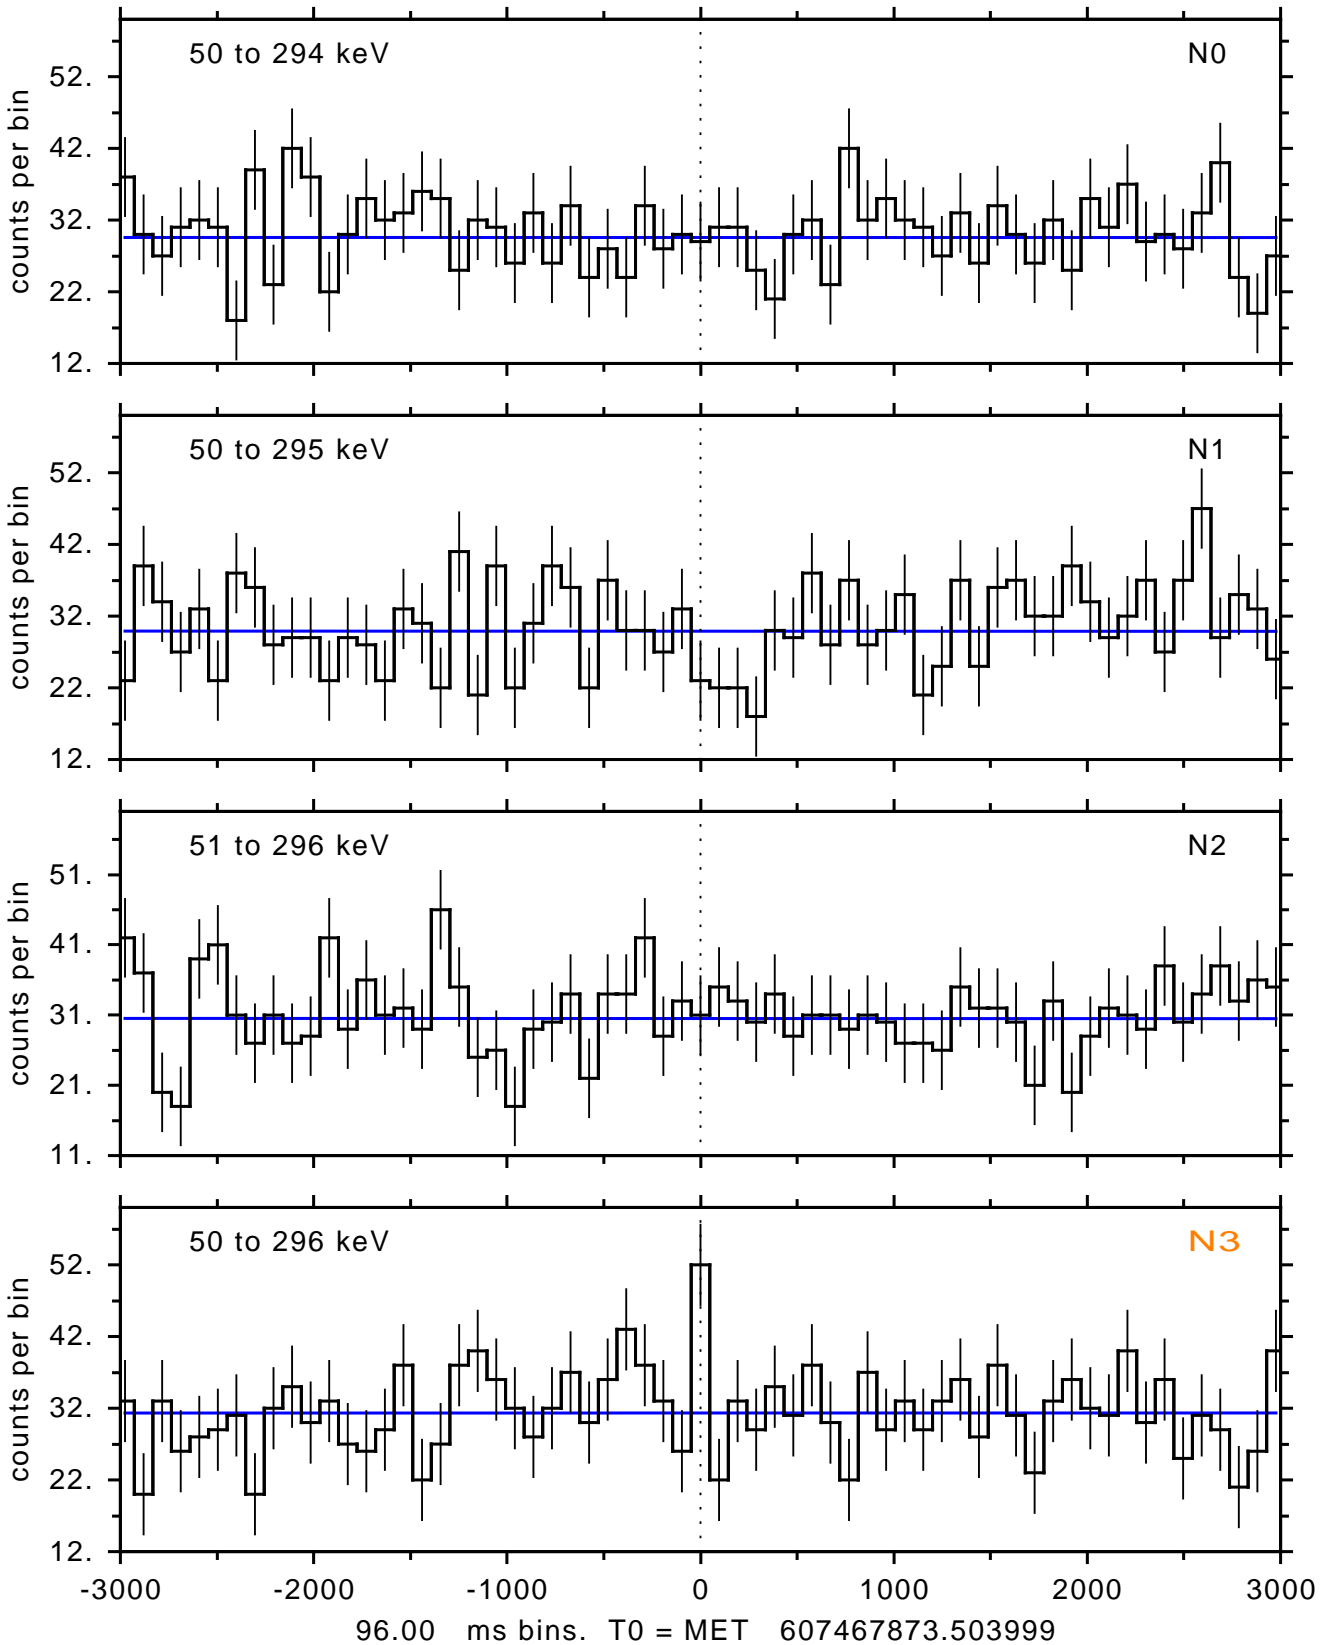

sGRB ver 116b of 2020 Feb 14 run on 2020-04-01 18:48:40
T0 = 607467873.503999 = 2020-04-01 21:04:28.504000
Algr: 4: P02 of F0001: glg_tte_b0_200401_21z_v00

sGRB ver 116b of 2020 Feb 14 run on 2020-04-01 18:48:40
T0 = 607467873.503999 = 2020-04-01 21:04:28.504000
Algr: 4: P02 of F0001: glg_tte_b0_200401_21z_v00