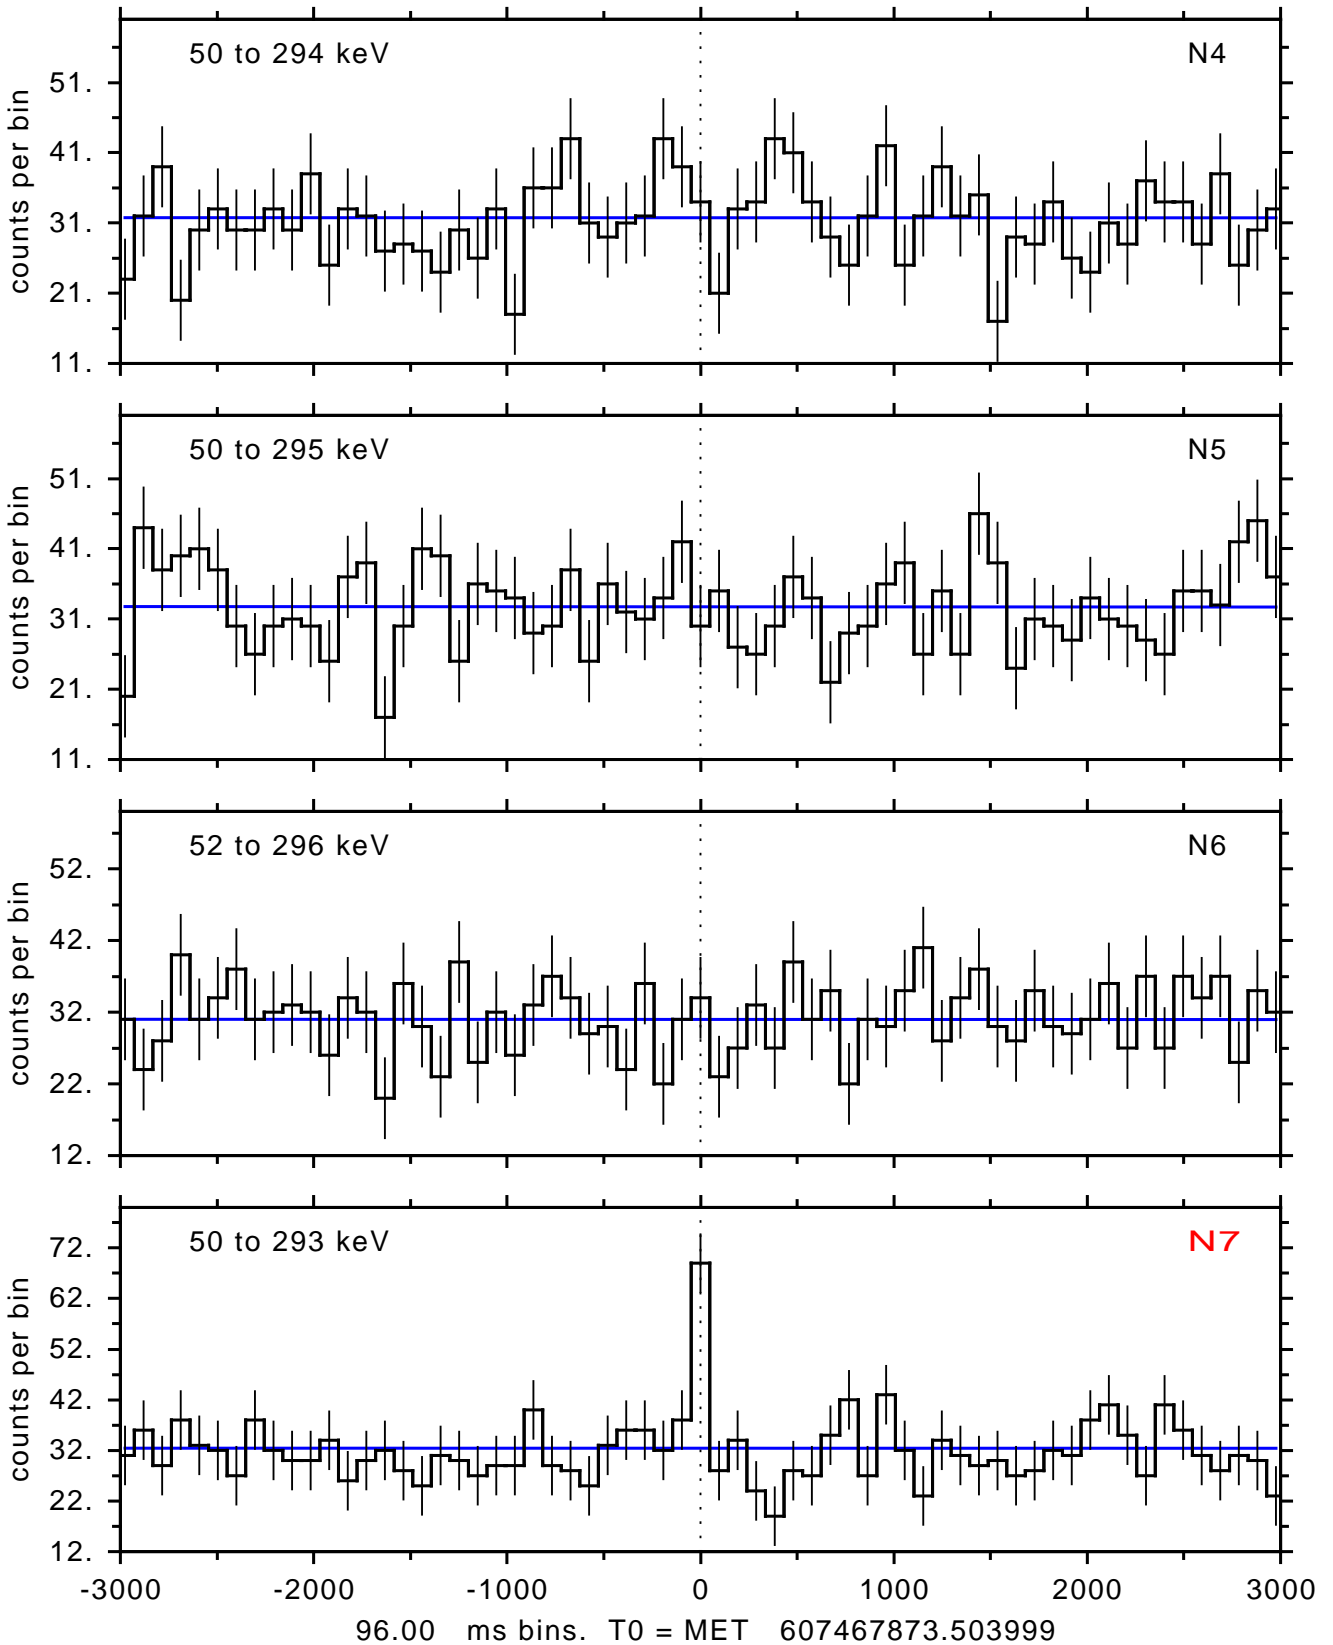

sGRB ver 116b of 2020 Feb 14 run on 2020-04-01 18:48:40
T0 = 607467873.503999 = 2020-04-01 21:04:28.504000
Algr: 4: P02 of F0001: glg_tte_b0_200401_21z_v00

sGRB ver 116b of 2020 Feb 14 run on 2020-04-01 18:48:40
T0 = 607467873.503999 = 2020-04-01 21:04:28.504000
Algr: 4: P02 of F0001: glg_tte_b0_200401_21z_v00