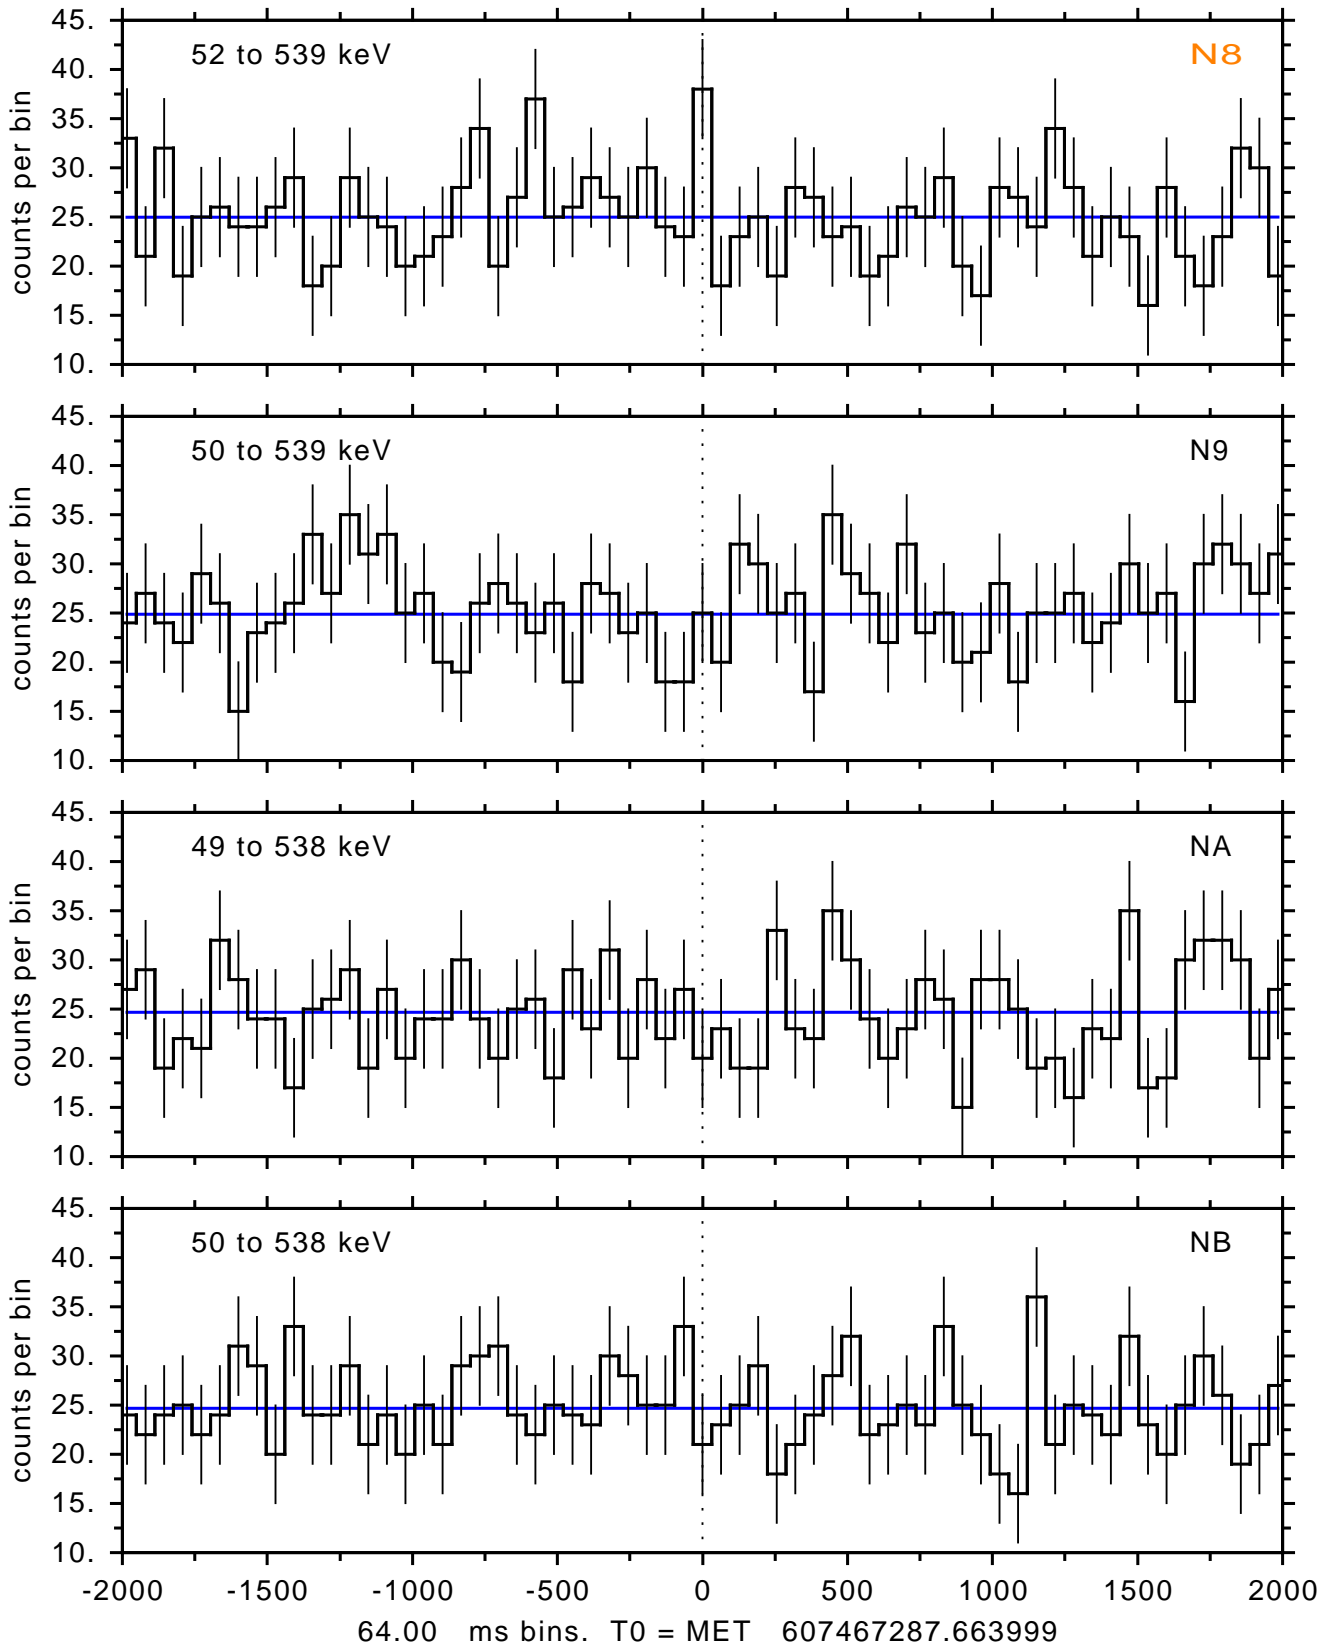

sGRB ver 116b of 2020 Feb 14 run on 2020-04-01 18:45:24
T0 = 607467287.663999 = 2020-04-01 20:54:42.664000
Algr: 2: P02 of F0001: glg_tte_b0_200401_20z_v00

sGRB ver 116b of 2020 Feb 14 run on 2020-04-01 18:45:24

T0 = 607467287.663999 = 2020-04-01 20:54:42.664000

Algr: 2: P02 of F0001: glg_tte_b0_200401_20z_v00

sGRB ver 116b of 2020 Feb 14 run on 2020-04-01 18:45:24
T0 = 607467287.663999 = 2020-04-01 20:54:42.664000
Algr: 2: P02 of F0001: glg_tte_b0_200401_20z_v00

sGRB ver 116b of 2020 Feb 14 run on 2020-04-01 18:45:24
T0 = 607467287.663999 = 2020-04-01 20:54:42.664000
Algr: 2: P02 of F0001: glg_tte_b0_200401_20z_v00