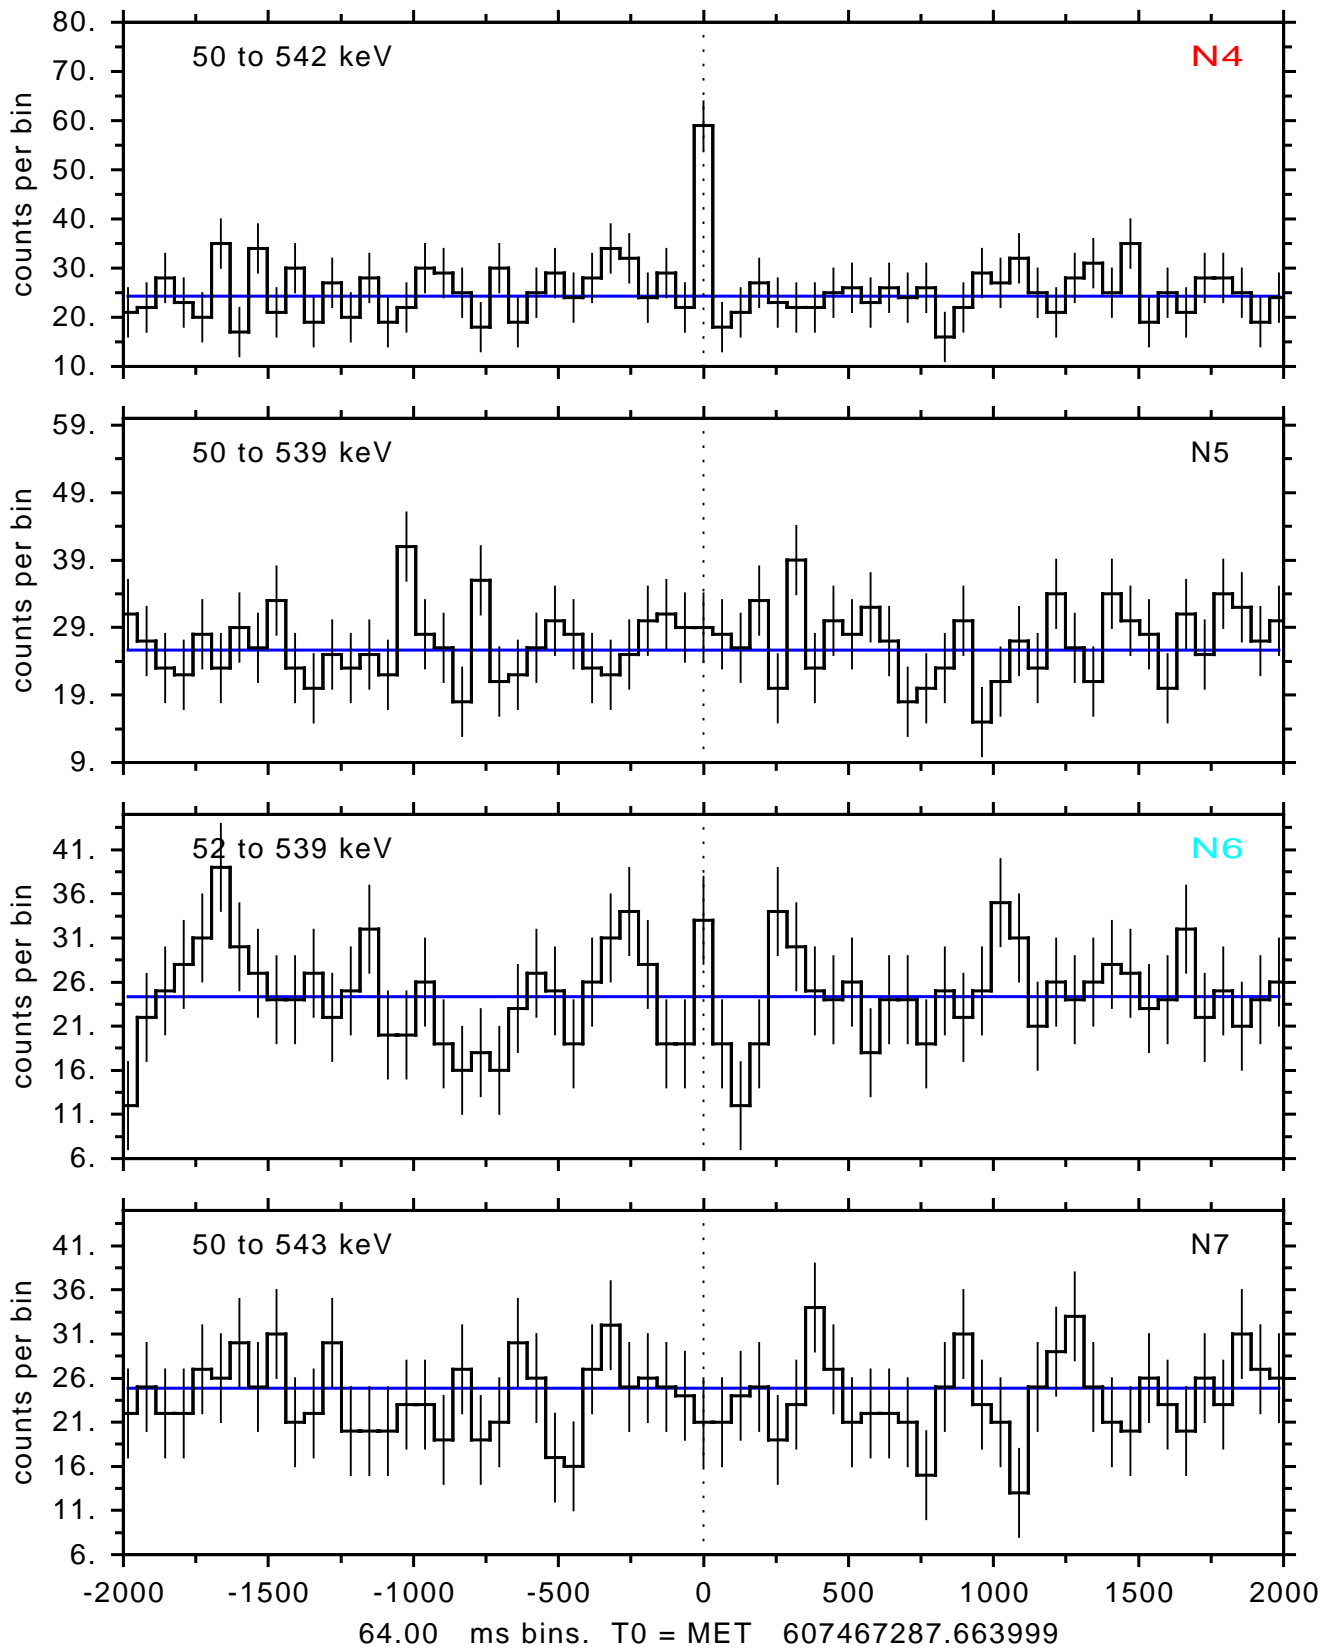

sGRB ver 116b of 2020 Feb 14 run on 2020-04-01 18:45:24
T0 = 607467287.663999 = 2020-04-01 20:54:42.664000
Algr: 2: P02 of F0001: glg_tte_b0_200401_20z_v00

sGRB ver 116b of 2020 Feb 14 run on 2020-04-01 18:45:24

T0 = 607467287.663999 = 2020-04-01 20:54:42.664000

Algr: 2: P02 of F0001: glg_tte_b0_200401_20z_v00

sGRB ver 116b of 2020 Feb 14 run on 2020-04-01 18:45:24
T0 = 607467287.663999 = 2020-04-01 20:54:42.664000
Algr: 2: P02 of F0001: glg_tte_b0_200401_20z_v00

sGRB ver 116b of 2020 Feb 14 run on 2020-04-01 18:45:24
T0 = 607467287.663999 = 2020-04-01 20:54:42.664000
Algr: 2: P02 of F0001: glg_tte_b0_200401_20z_v00