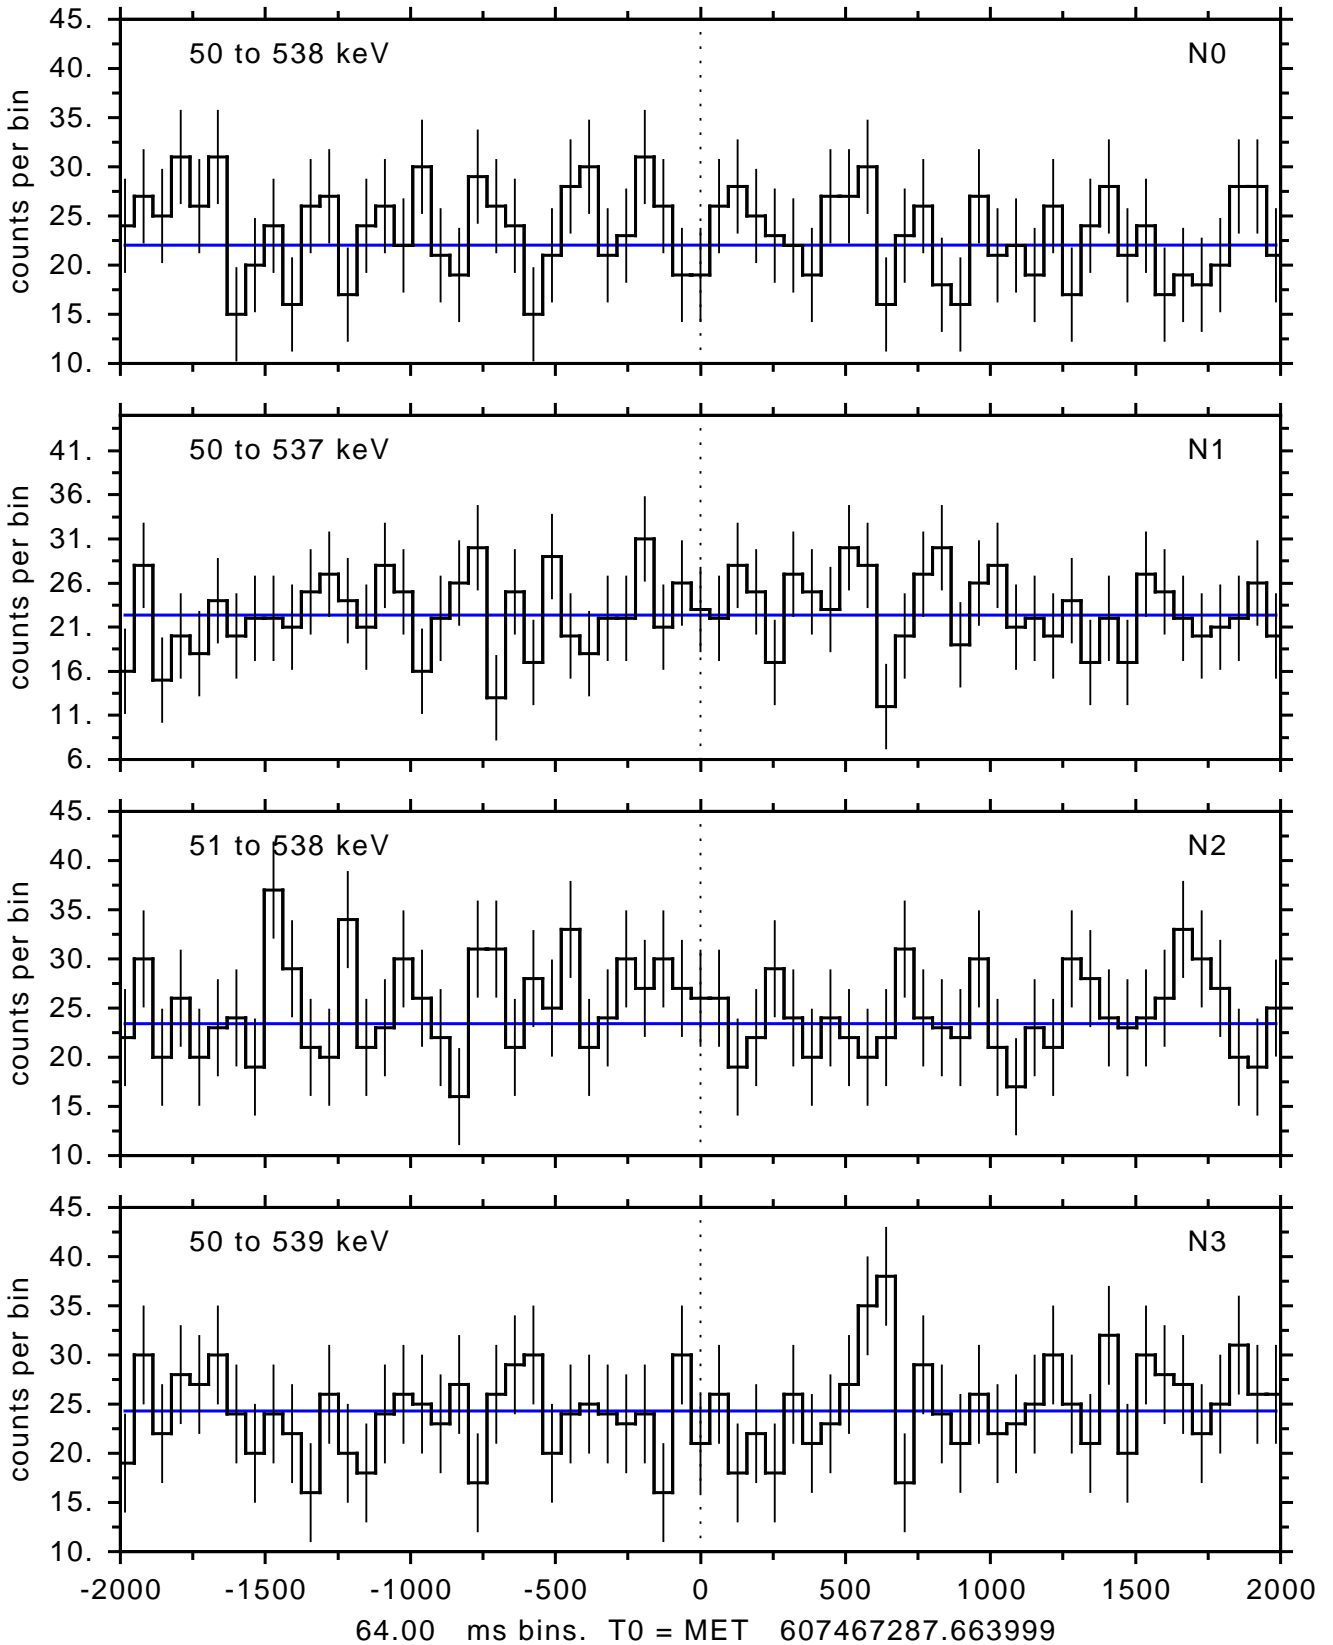

sGRB ver 116b of 2020 Feb 14 run on 2020-04-01 18:45:24
T0 = 607467287.663999 = 2020-04-01 20:54:42.664000
Algr: 2: P02 of F0001: glg_tte_b0_200401_20z_v00

sGRB ver 116b of 2020 Feb 14 run on 2020-04-01 18:45:24

T0 = 607467287.663999 = 2020-04-01 20:54:42.664000

Algr: 2: P02 of F0001: glg_tte_b0_200401_20z_v00

sGRB ver 116b of 2020 Feb 14 run on 2020-04-01 18:45:24
T0 = 607467287.663999 = 2020-04-01 20:54:42.664000
Algr: 2: P02 of F0001: glg_tte_b0_200401_20z_v00

sGRB ver 116b of 2020 Feb 14 run on 2020-04-01 18:45:24
T0 = 607467287.663999 = 2020-04-01 20:54:42.664000
Algr: 2: P02 of F0001: glg_tte_b0_200401_20z_v00