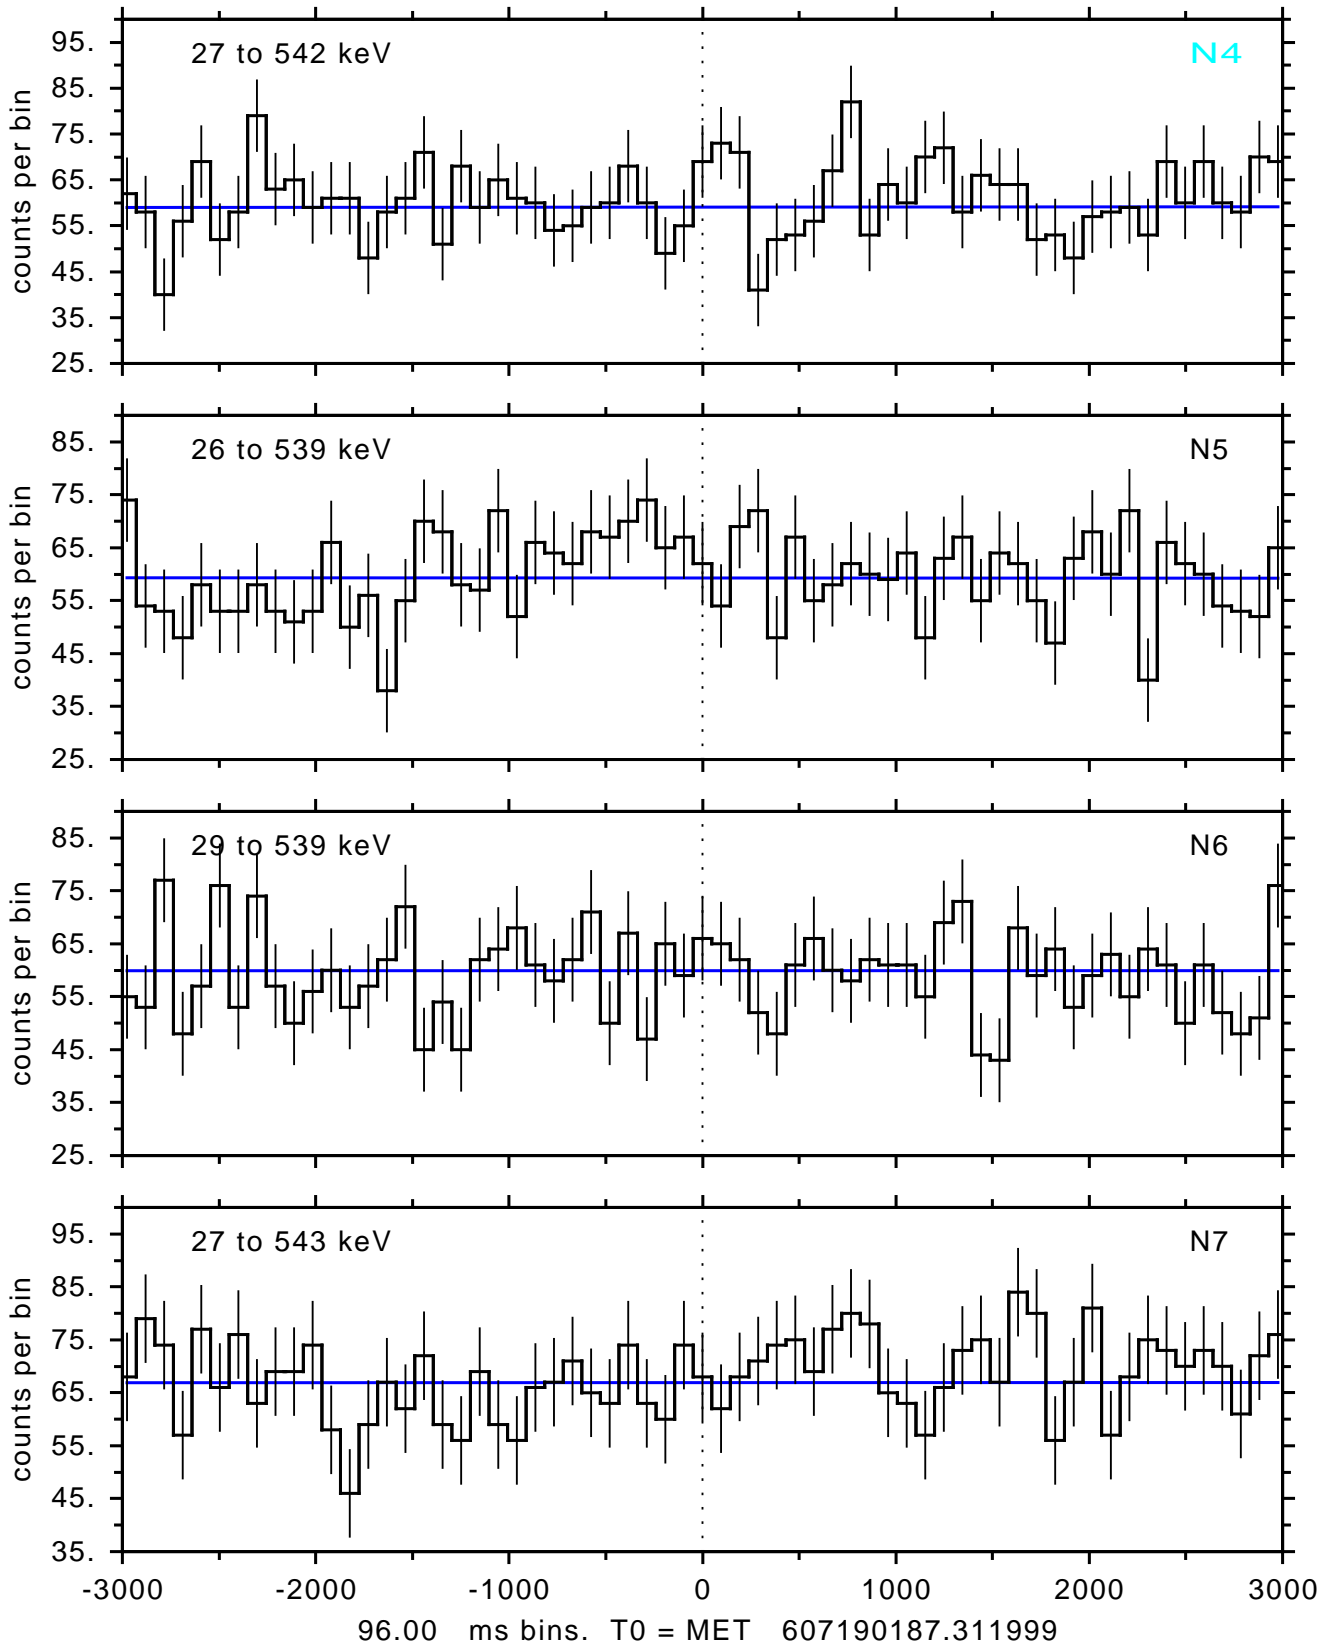

sGRB ver 116b of 2020 Feb 14 run on 2020-03-29 13:30:30

T0 = 607190187.311999 = 2020-03-29 15:56:22.312000

Algr: 1: P01 of F0001: glg_tte_b0_200329_15z_v00

sGRB ver 116b of 2020 Feb 14 run on 2020-03-29 13:30:30
T0 = 607190187.311999 = 2020-03-29 15:56:22.312000
Algr: 1: P01 of F0001: glg_tte_b0_200329_15z_v00