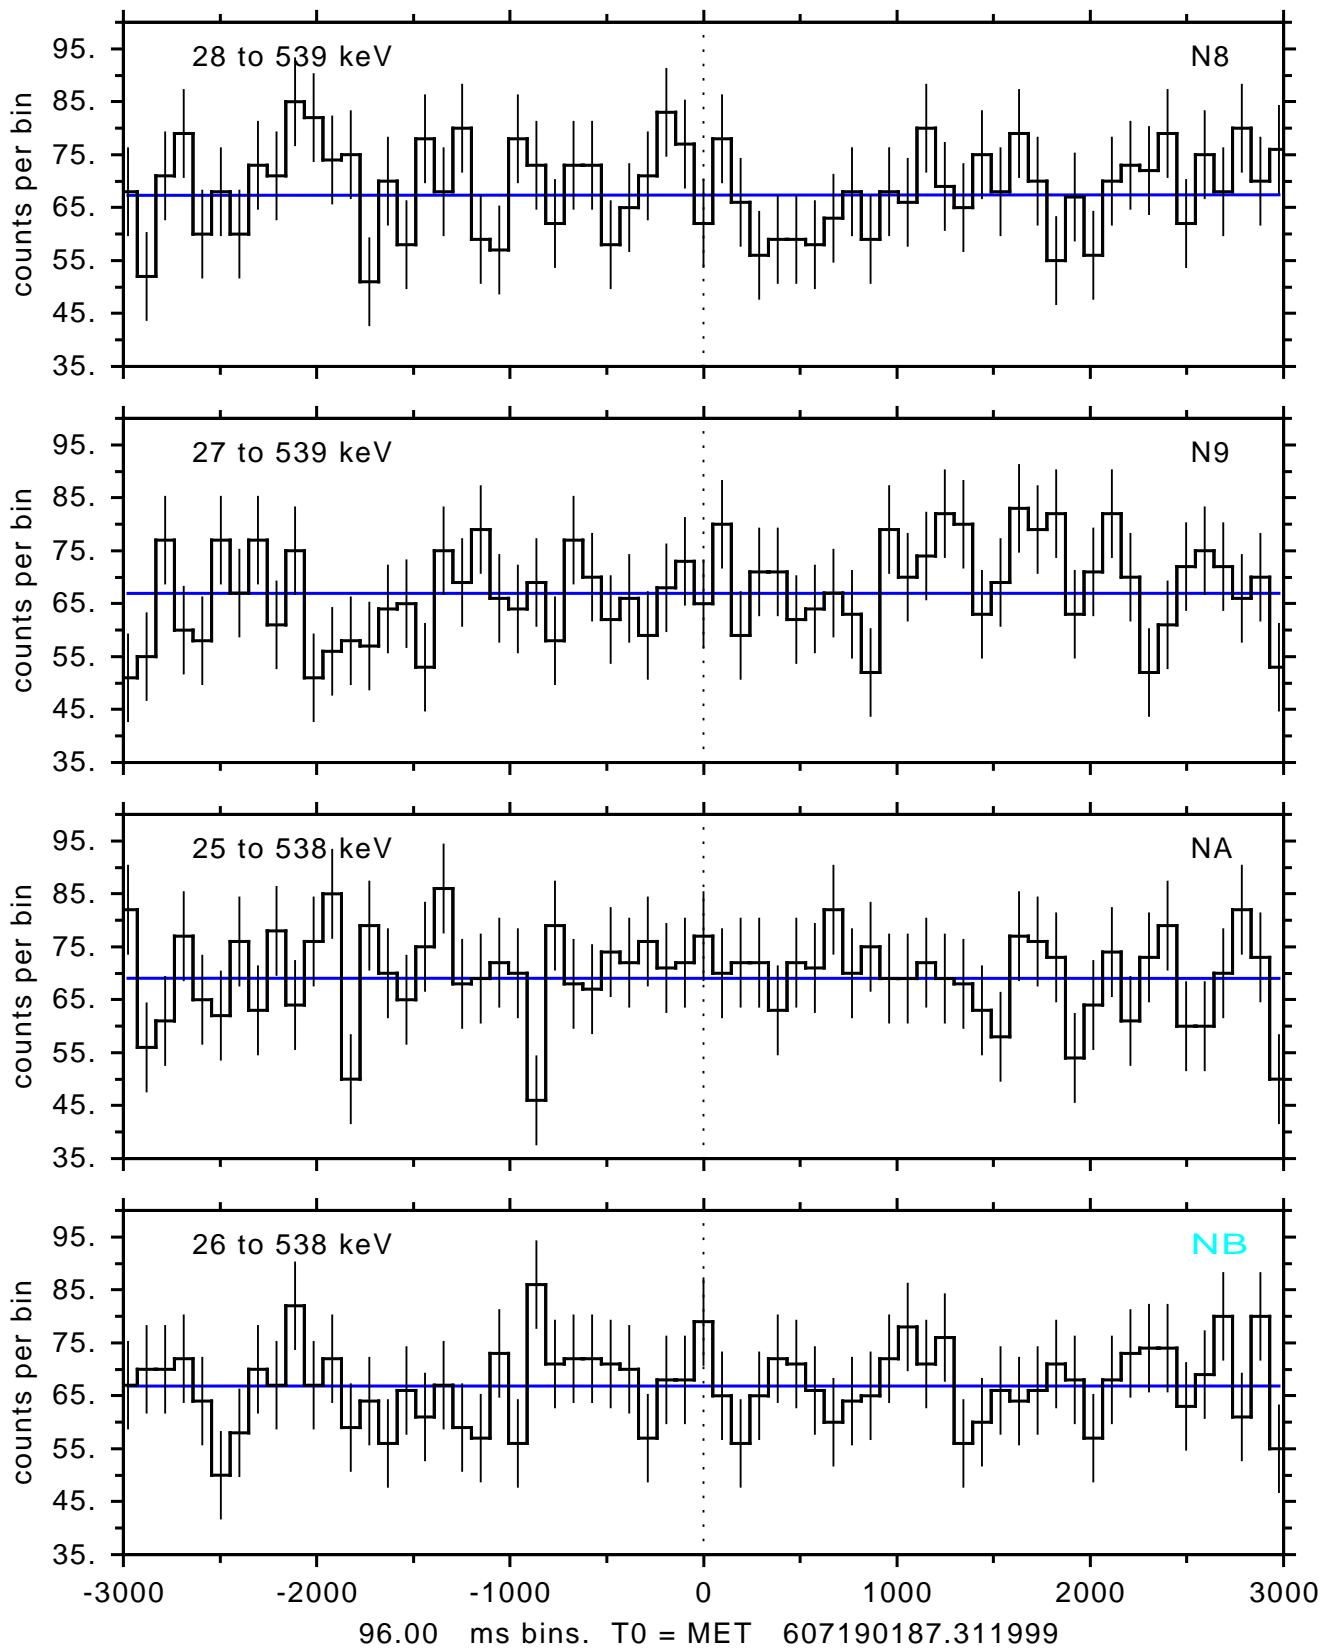

sGRB ver 116b of 2020 Feb 14 run on 2020-03-29 13:30:30

T0 = 607190187.311999 = 2020-03-29 15:56:22.312000

Algr: 1: P01 of F0001: glg_tte_b0_200329_15z_v00

sGRB ver 116b of 2020 Feb 14 run on 2020-03-29 13:30:30
T0 = 607190187.311999 = 2020-03-29 15:56:22.312000
Algr: 1: P01 of F0001: glg_tte_b0_200329_15z_v00