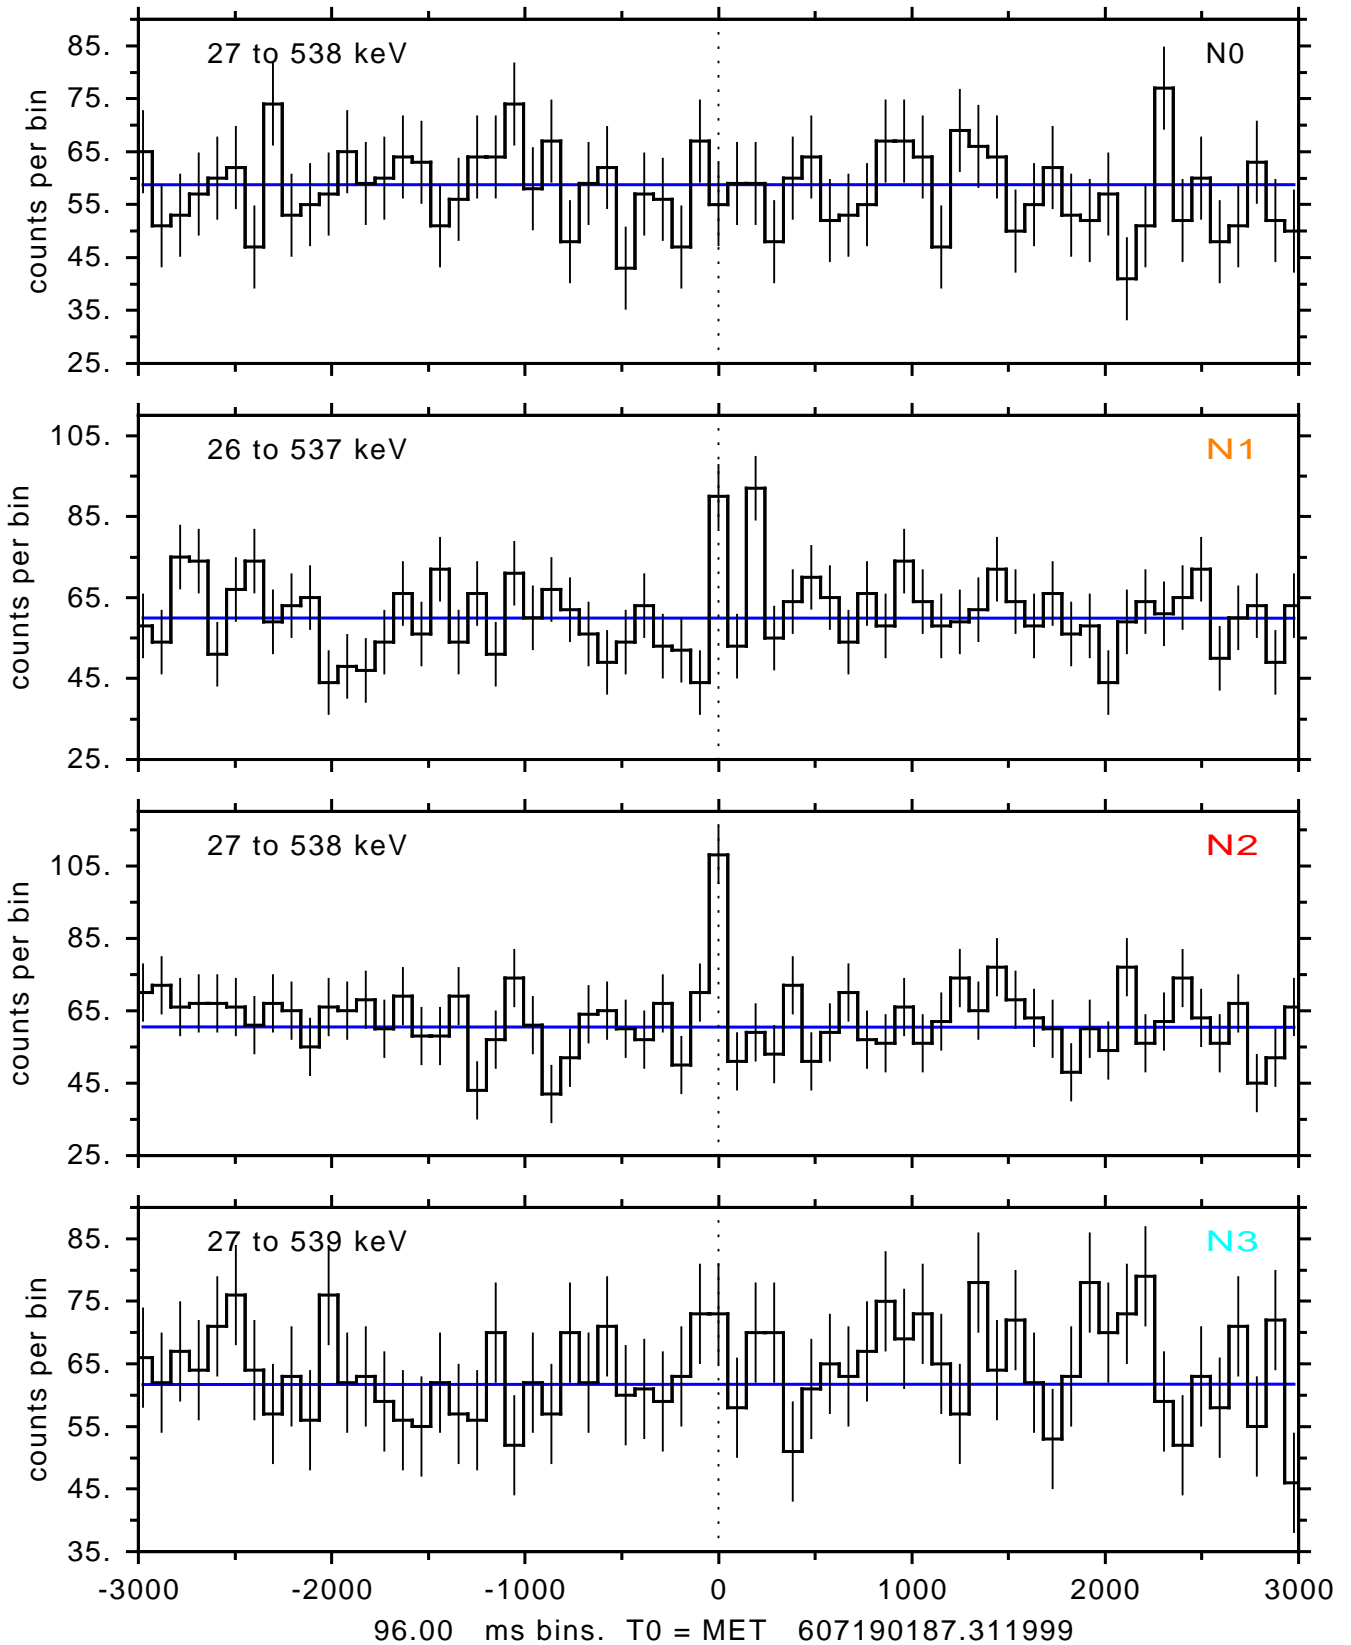

sGRB ver 116b of 2020 Feb 14 run on 2020-03-29 13:30:30

T0 = 607190187.311999 = 2020-03-29 15:56:22.312000

Algr: 1: P01 of F0001: glg_tte_b0_200329_15z_v00

sGRB ver 116b of 2020 Feb 14 run on 2020-03-29 13:30:30
T0 = 607190187.311999 = 2020-03-29 15:56:22.312000
Algr: 1: P01 of F0001: glg_tte_b0_200329_15z_v00