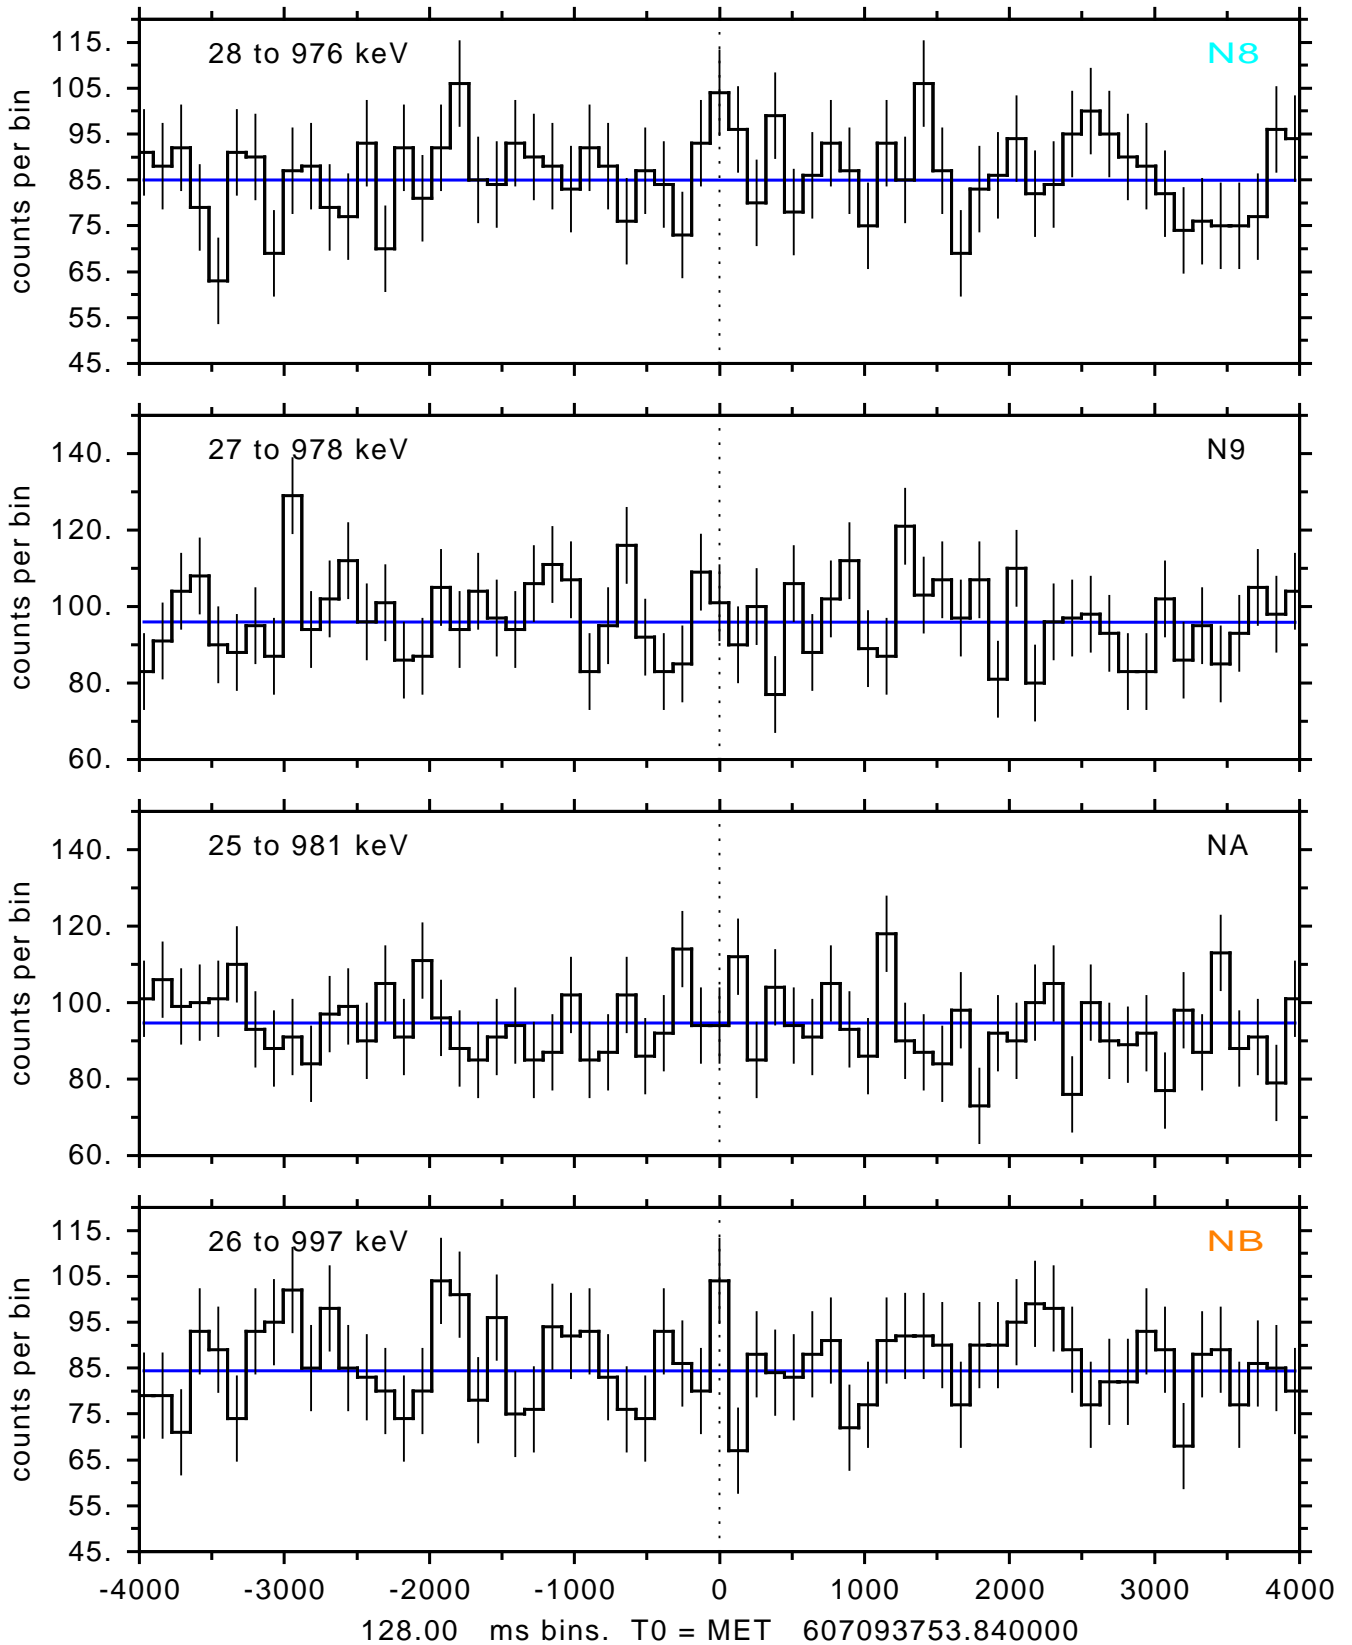

sGRB ver 116b of 2020 Feb 14 run on 2020-03-28 10:55:27
T0 = 607093753.840000 = 2020-03-28 13:09:08.840000
Algr: 5: P01 of F0001: glg_tte_b0_200328_13z_v00

sGRB ver 116b of 2020 Feb 14 run on 2020-03-28 10:55:27
T0 = 607093753.840000 = 2020-03-28 13:09:08.840000
Algr: 5: P01 of F0001: glg_tte_b0_200328_13z_v00