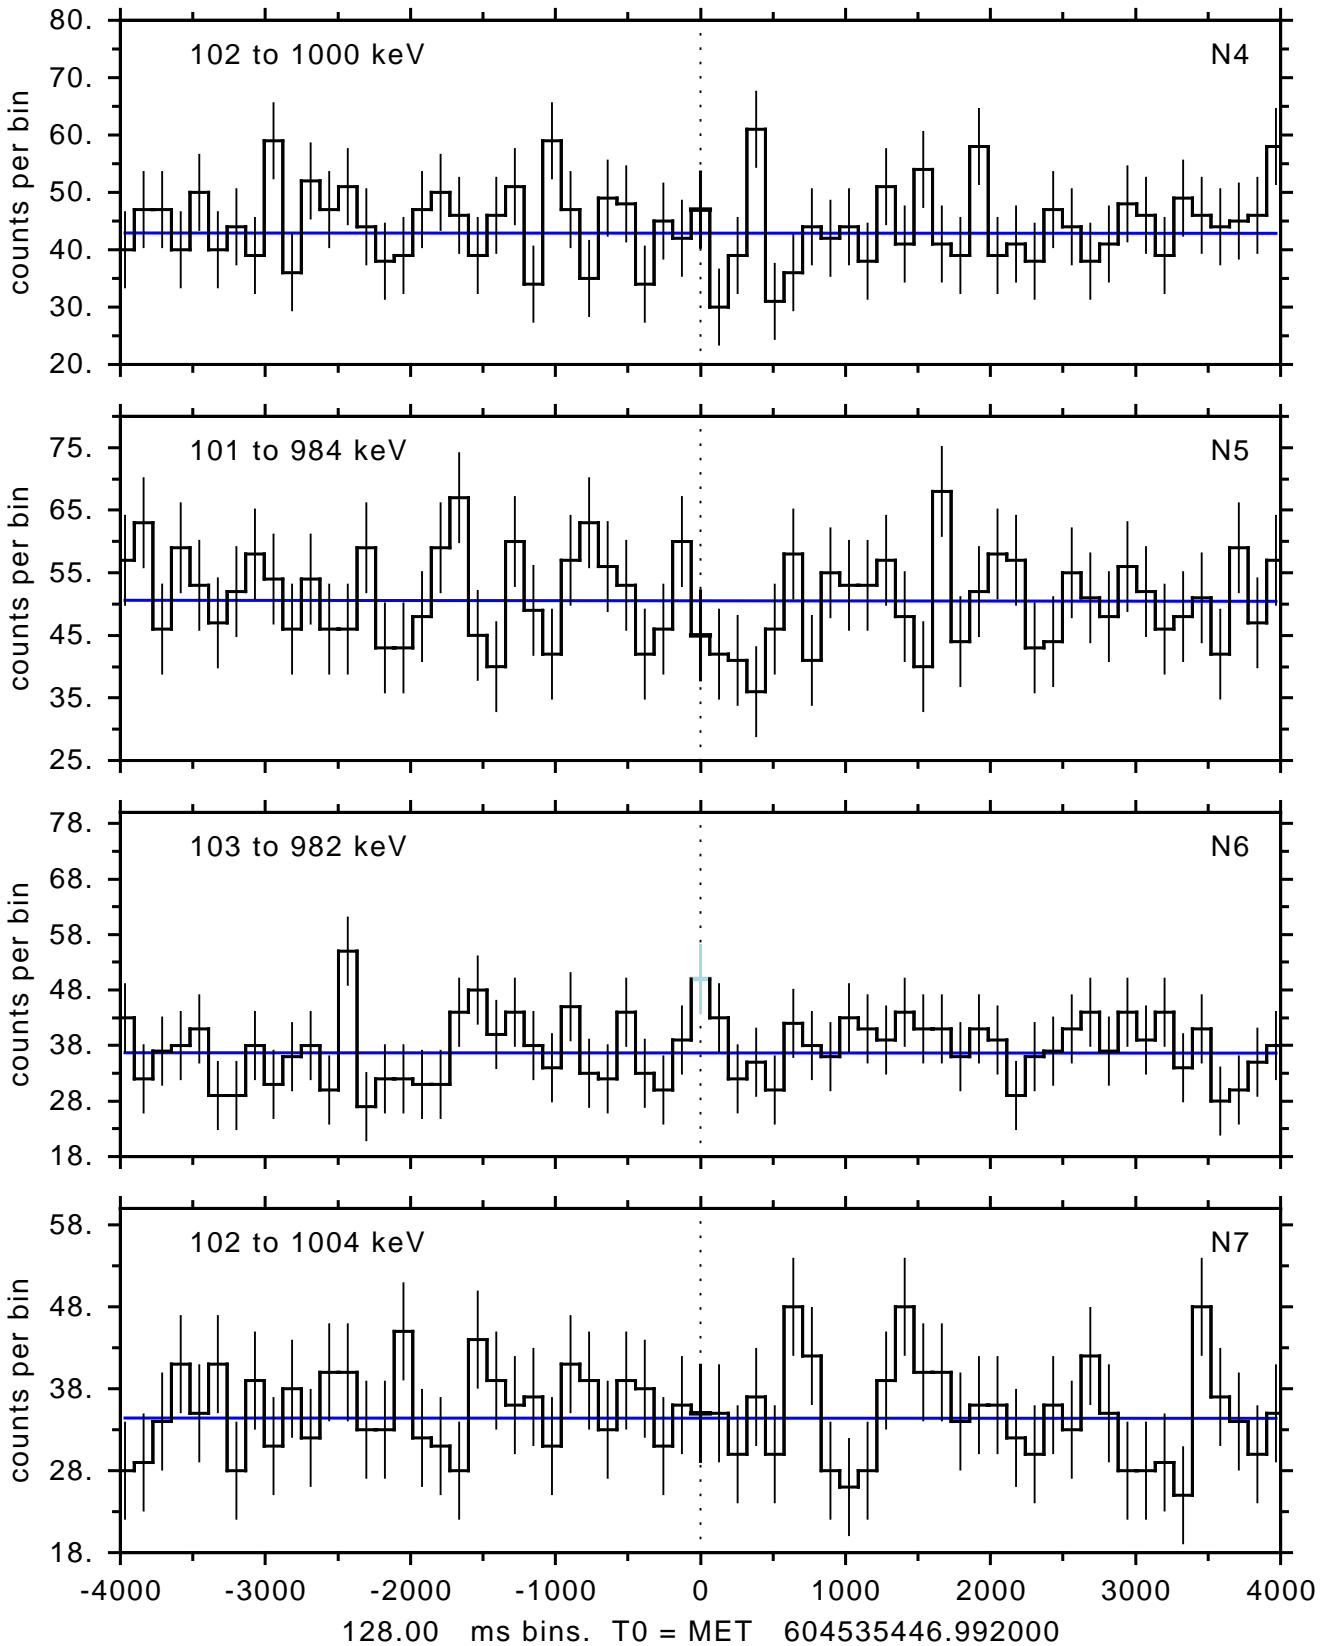

sGRB ver 113h of 2019 Sept 3 run on 2020-02-27 20:15:57
T0 = 604535446.992000 = 2020-02-27 22:30:41.992000
Algr: 4: P01 of F0001: glg_tte_b0_200227_22z_v00

sGRB ver 113h of 2019 Sept 3 run on 2020-02-27 20:15:57
T0 = 604535446.992000 = 2020-02-27 22:30:41.992000
Algr: 4: P01 of F0001: glg_tte_b0_200227_22z_v00