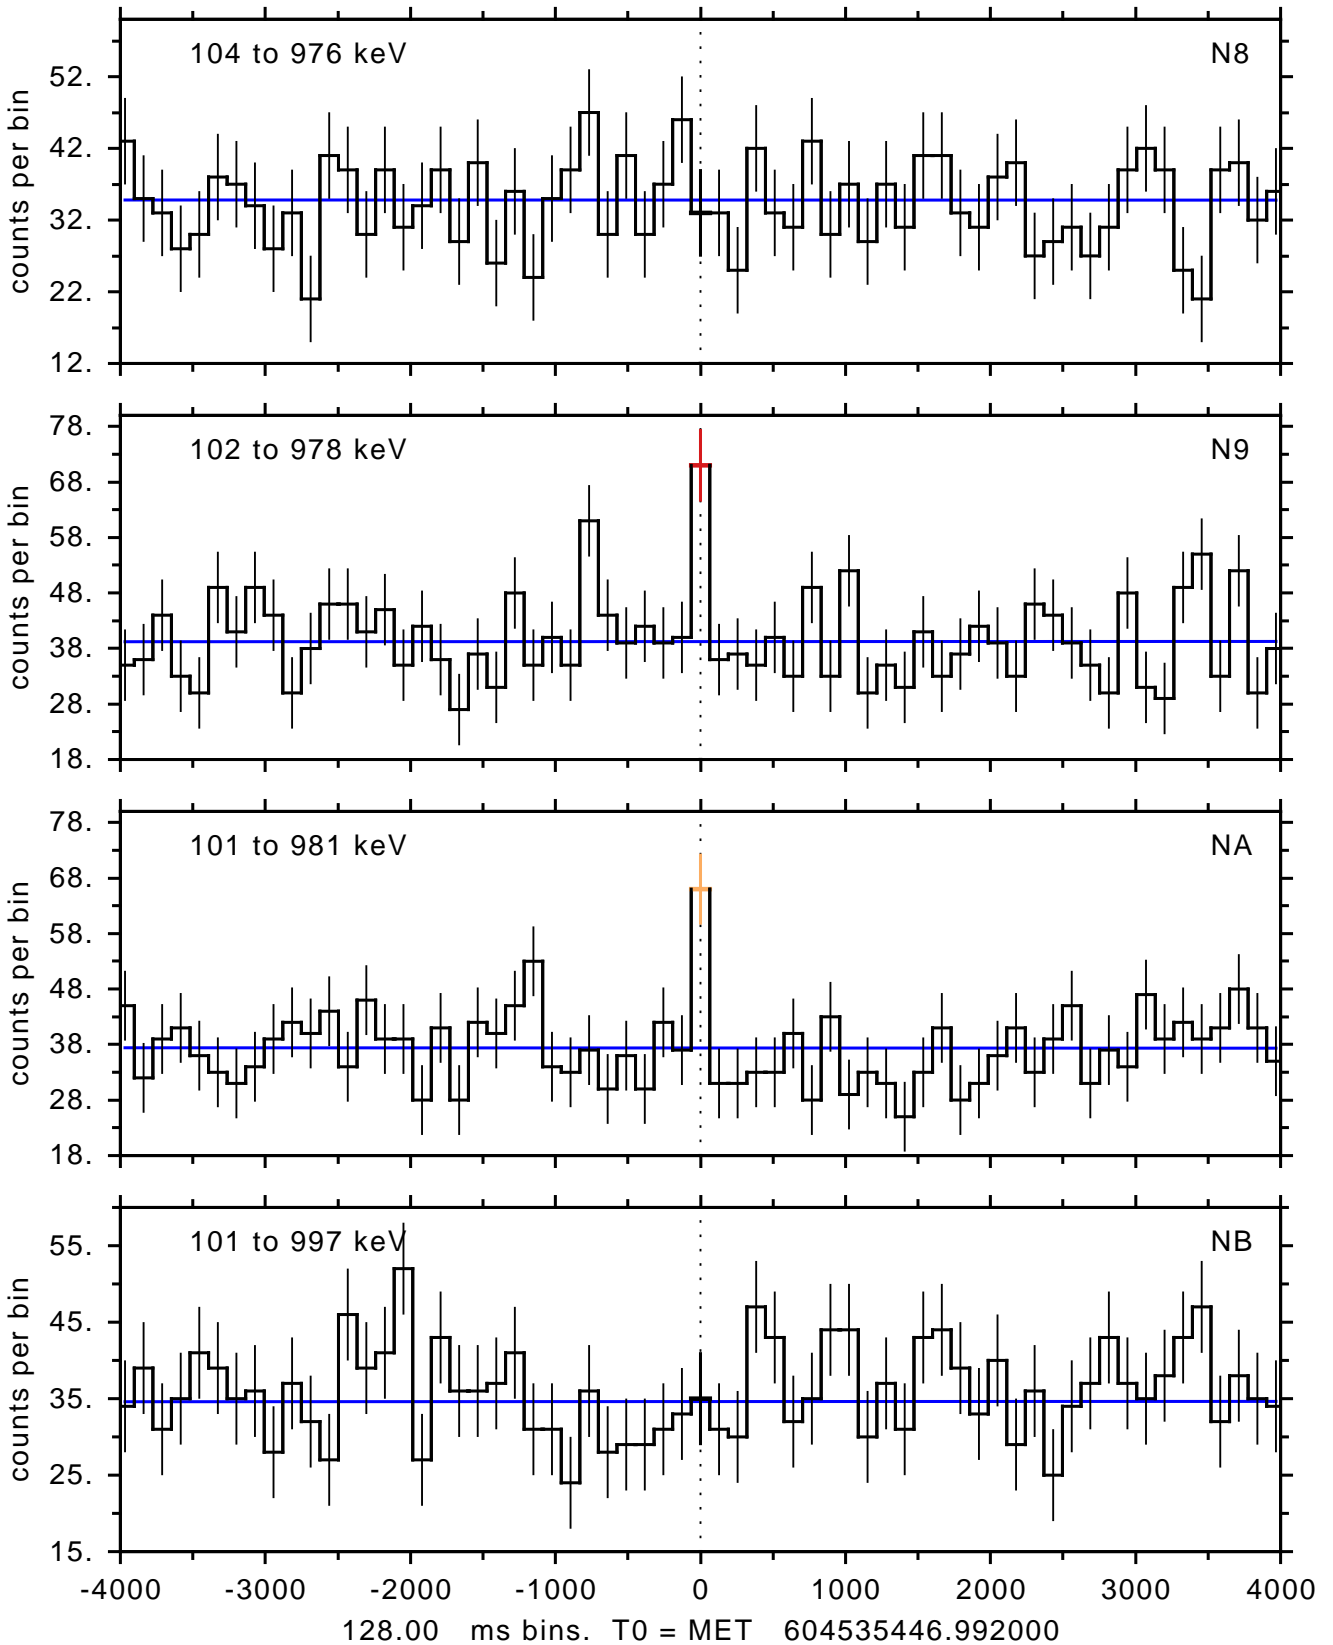

sGRB ver 113h of 2019 Sept 3 run on 2020-02-27 20:15:57
T0 = 604535446.992000 = 2020-02-27 22:30:41.992000
Algr: 4: P01 of F0001: glg_tte_b0_200227_22z_v00

sGRB ver 113h of 2019 Sept 3 run on 2020-02-27 20:15:57
T0 = 604535446.992000 = 2020-02-27 22:30:41.992000
Algr: 4: P01 of F0001: glg_tte_b0_200227_22z_v00