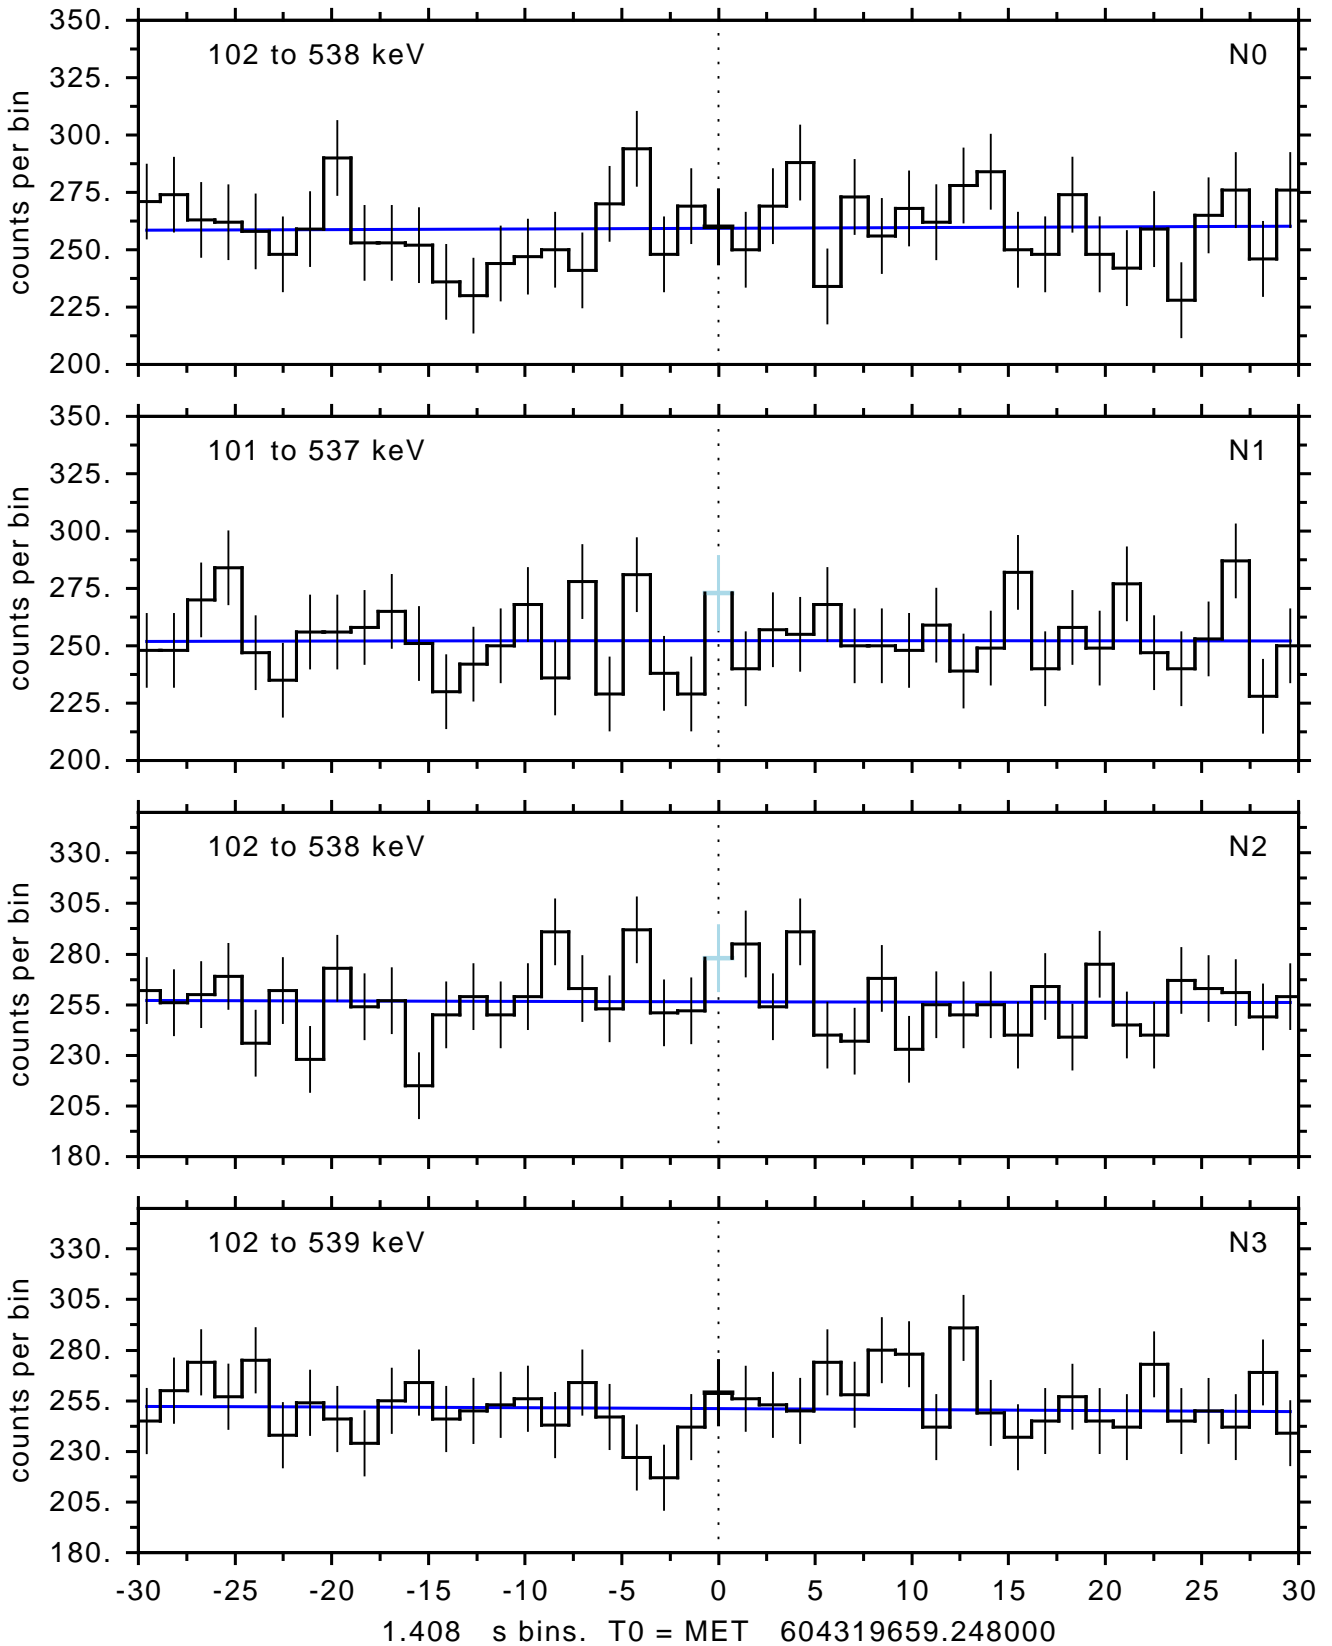

sGRB ver 113h of 2019 Sept 3 run on 2020-02-25 09:16:57
T0 = 604319659.248000 = 2020-02-25 10:34:14.248000
Algr: 3: P01 of F0001: glg_tte_b0_200225_10z_v00

sGRB ver 113h of 2019 Sept 3 run on 2020-02-25 09:16:57
T0 = 604319659.248000 = 2020-02-25 10:34:14.248000
Algr: 3: P01 of F0001: glg_tte_b0_200225_10z_v00