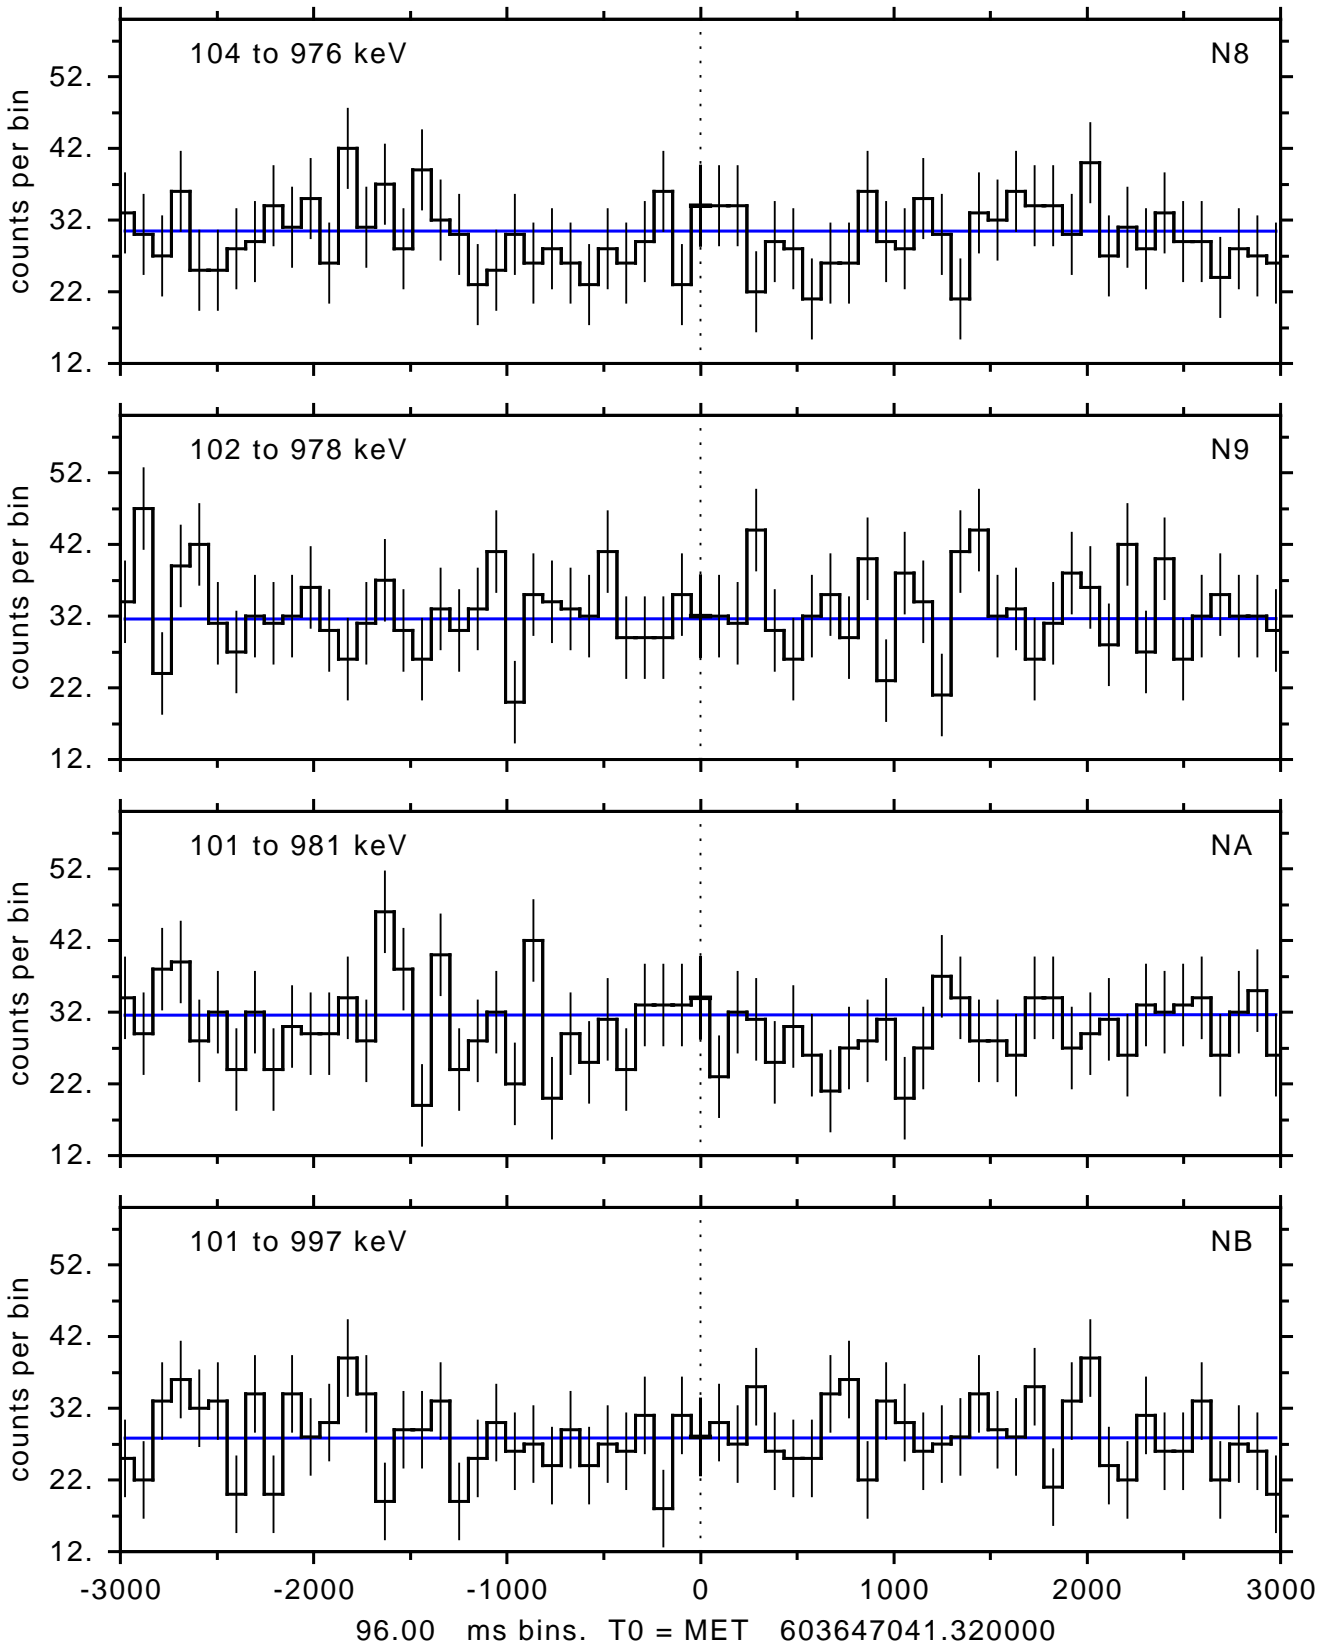

sGRB ver 113h of 2019 Sept 3 run on 2020-02-17 15:56:48
T0 = 603647041.32000 = 2020-02-17 15:43:56.32000
Algr: 4: P01 of F0001: glg_tte_b0_200217_15z_v00

sGRB ver 113h of 2019 Sept 3 run on 2020-02-17 15:56:48
T0 = 603647041.32000 = 2020-02-17 15:43:56.32000
Algr: 4: P01 of F0001: glg_tte_b0_200217_15z_v00

sGRB ver 113h of 2019 Sept 3 run on 2020-02-17 15:56:48
T0 = 603647041.320000 = 2020-02-17 15:43:56.320000
Algr: 4: P01 of F0001: glg_tte_b0_200217_15z_v00

sGRB ver 113h of 2019 Sept 3 run on 2020-02-17 15:56:48
T0 = 603647041.320000 = 2020-02-17 15:43:56.320000
Algr: 4: P01 of F0001: glg_tte_b0_200217_15z_v00