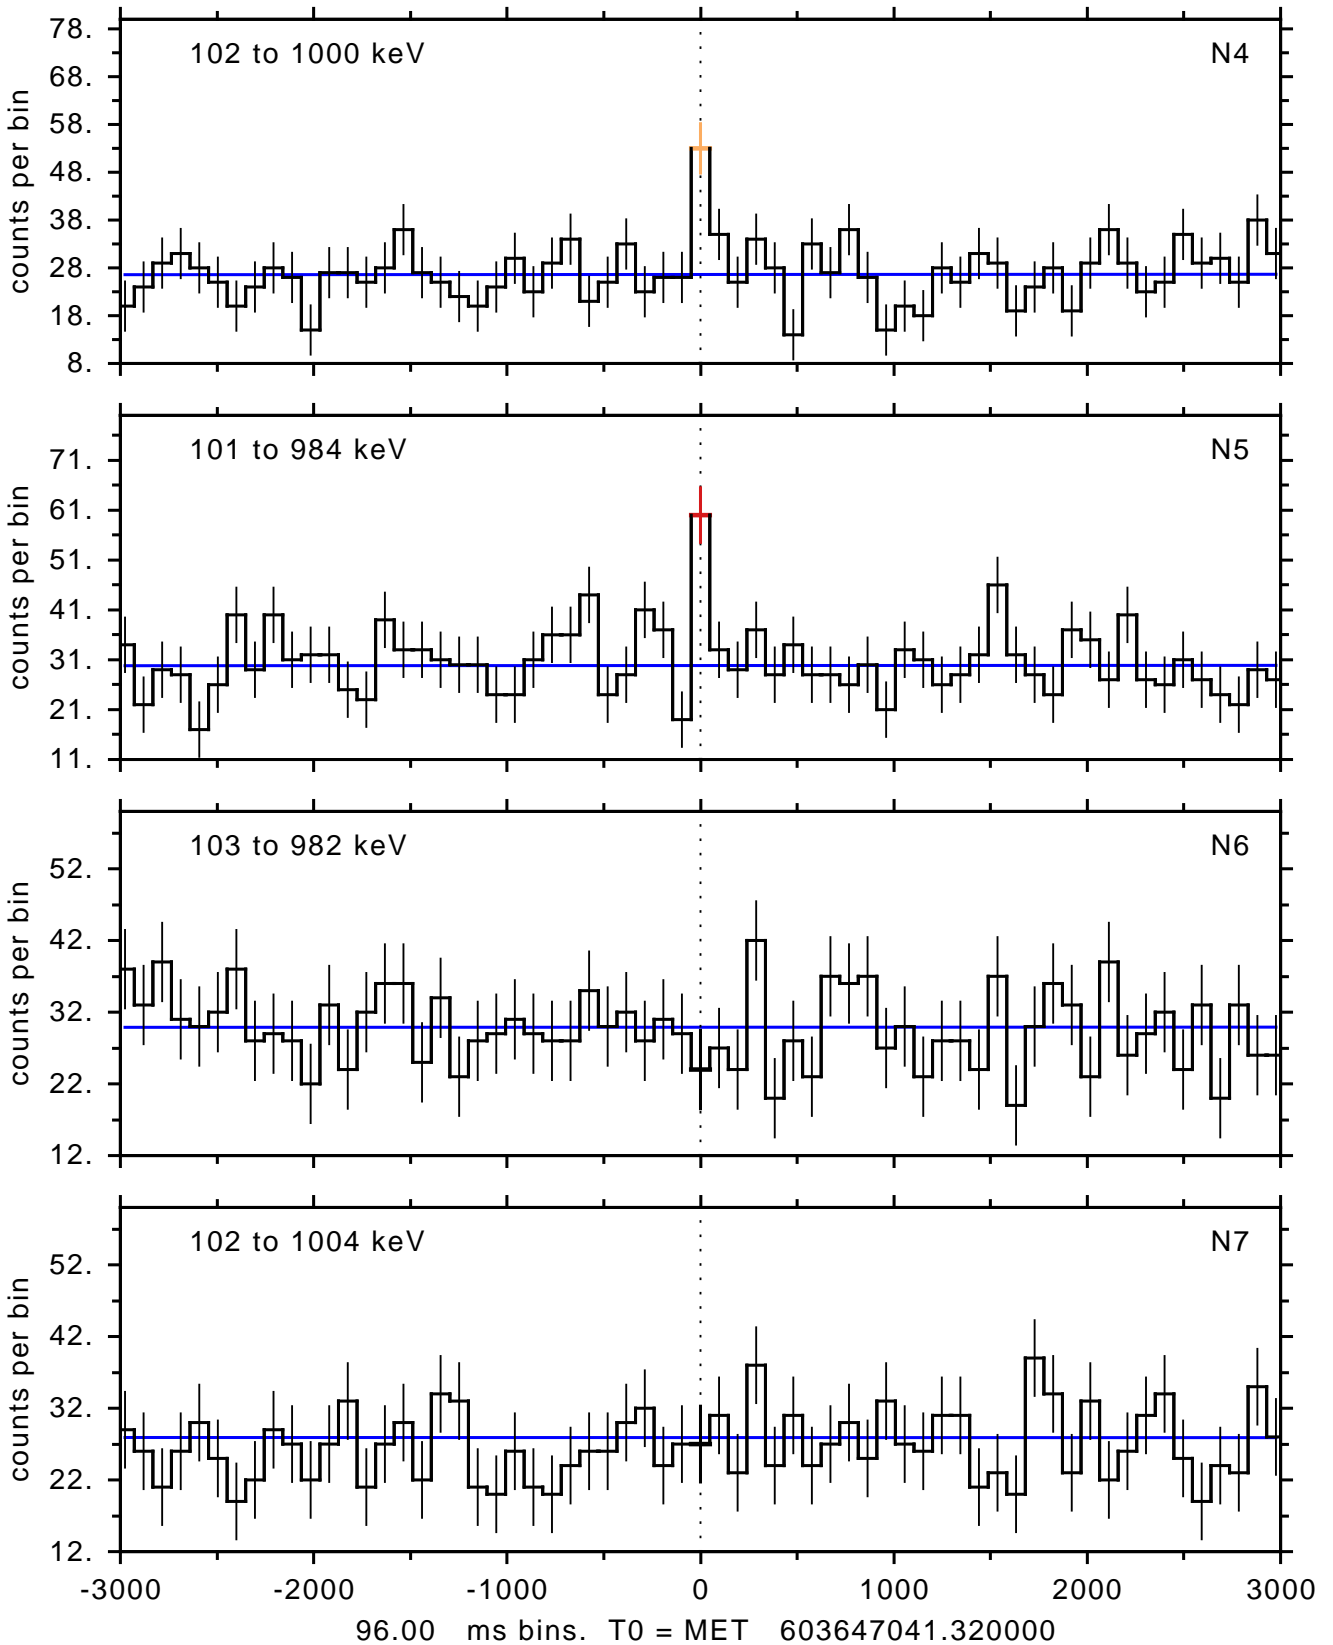

sGRB ver 113h of 2019 Sept 3 run on 2020-02-17 15:56:48
T0 = 603647041.32000 = 2020-02-17 15:43:56.32000
Algr: 4: P01 of F0001: glg_tte_b0_200217_15z_v00

sGRB ver 113h of 2019 Sept 3 run on 2020-02-17 15:56:48
T0 = 603647041.32000 = 2020-02-17 15:43:56.32000
Algr: 4: P01 of F0001: glg_tte_b0_200217_15z_v00

sGRB ver 113h of 2019 Sept 3 run on 2020-02-17 15:56:48
T0 = 603647041.320000 = 2020-02-17 15:43:56.320000
Algr: 4: P01 of F0001: glg_tte_b0_200217_15z_v00

sGRB ver 113h of 2019 Sept 3 run on 2020-02-17 15:56:48
T0 = 603647041.320000 = 2020-02-17 15:43:56.320000
Algr: 4: P01 of F0001: glg_tte_b0_200217_15z_v00