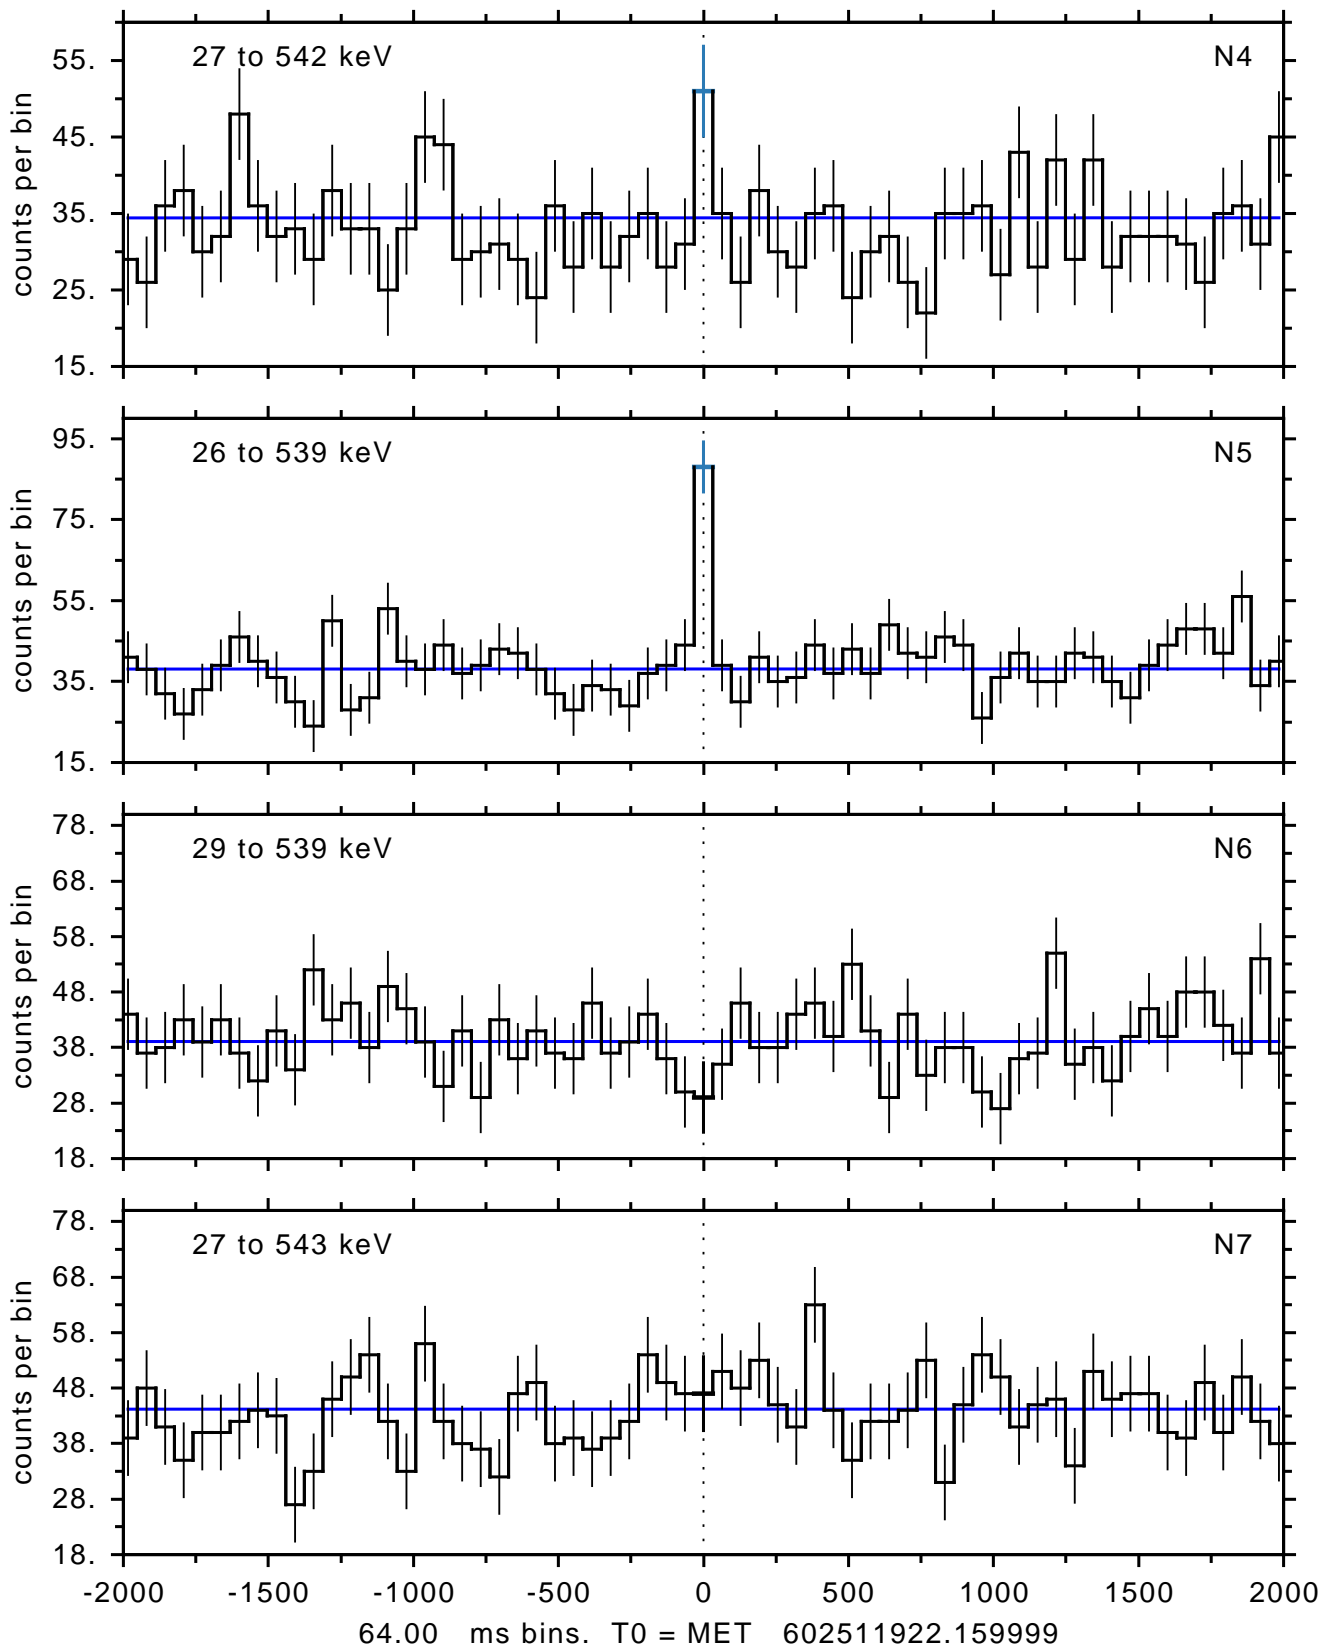

sGRB ver 113h of 2019 Sept 3 run on 2020-02-04 10:36:02  
T0 = 602511922.159999 = 2020-02-04 12:25:17.160000  
Algr: 1: P01 of F0001: glg\_tte\_b0\_200204\_12z\_v00

sGRB ver 113h of 2019 Sept 3 run on 2020-02-04 10:36:02

T0 = 602511922.159999 = 2020-02-04 12:25:17.160000

Algr: 1: P01 of F0001: glg\_tte\_b0\_200204\_12z\_v00

sGRB ver 113h of 2019 Sept 3 run on 2020-02-04 10:36:02  
T0 = 602511922.159999 = 2020-02-04 12:25:17.160000  
Algr: 1: P01 of F0001: glg\_tte\_b0\_200204\_12z\_v00

sGRB ver 113h of 2019 Sept 3 run on 2020-02-04 10:36:02  
T0 = 602511922.159999 = 2020-02-04 12:25:17.160000  
Algr: 1: P01 of F0001: glg\_tte\_b0\_200204\_12z\_v00