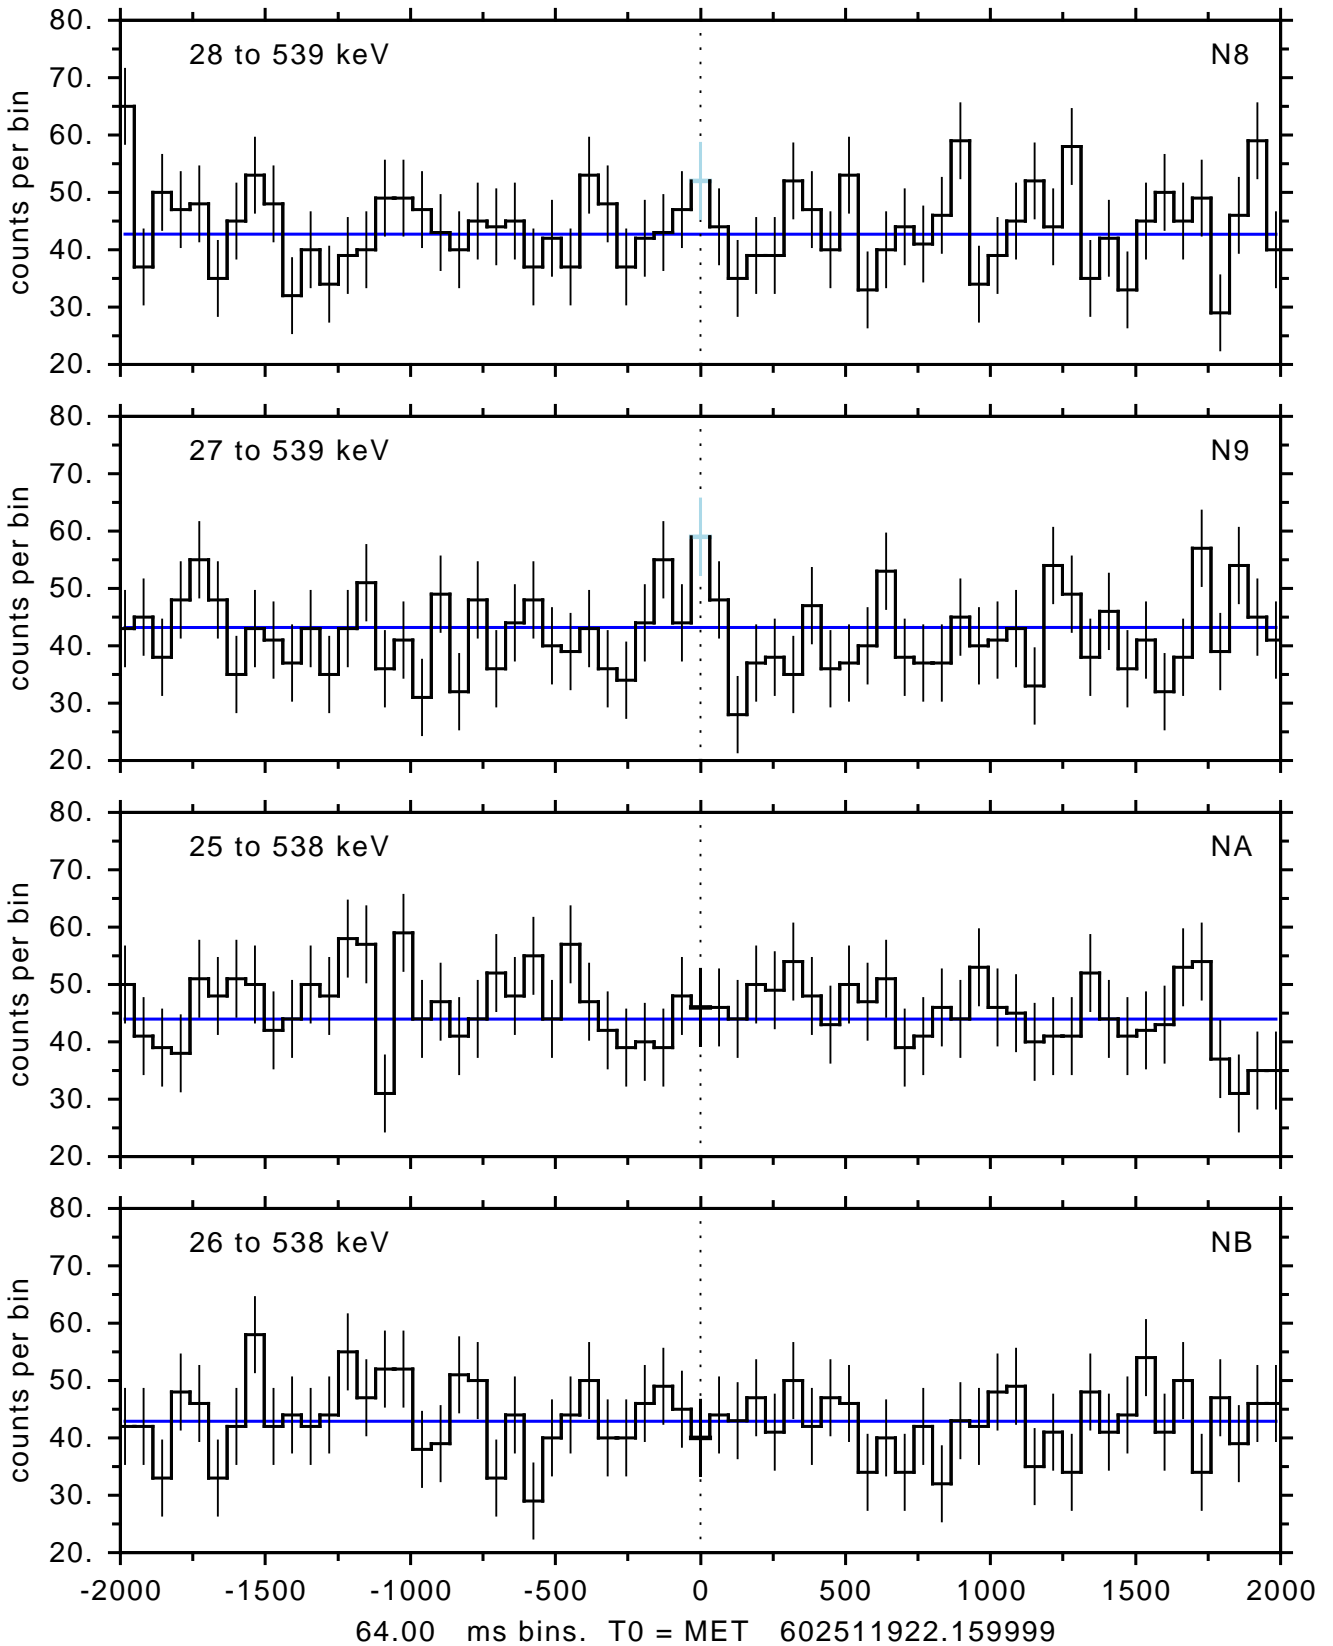

sGRB ver 113h of 2019 Sept 3 run on 2020-02-04 10:36:02  
T0 = 602511922.159999 = 2020-02-04 12:25:17.160000  
Algr: 1: P01 of F0001: glg\_tte\_b0\_200204\_12z\_v00

sGRB ver 113h of 2019 Sept 3 run on 2020-02-04 10:36:02

T0 = 602511922.159999 = 2020-02-04 12:25:17.160000

Algr: 1: P01 of F0001: glg\_tte\_b0\_200204\_12z\_v00

sGRB ver 113h of 2019 Sept 3 run on 2020-02-04 10:36:02  
T0 = 602511922.159999 = 2020-02-04 12:25:17.160000  
Algr: 1: P01 of F0001: glg\_tte\_b0\_200204\_12z\_v00

sGRB ver 113h of 2019 Sept 3 run on 2020-02-04 10:36:02  
T0 = 602511922.159999 = 2020-02-04 12:25:17.160000  
Algr: 1: P01 of F0001: glg\_tte\_b0\_200204\_12z\_v00