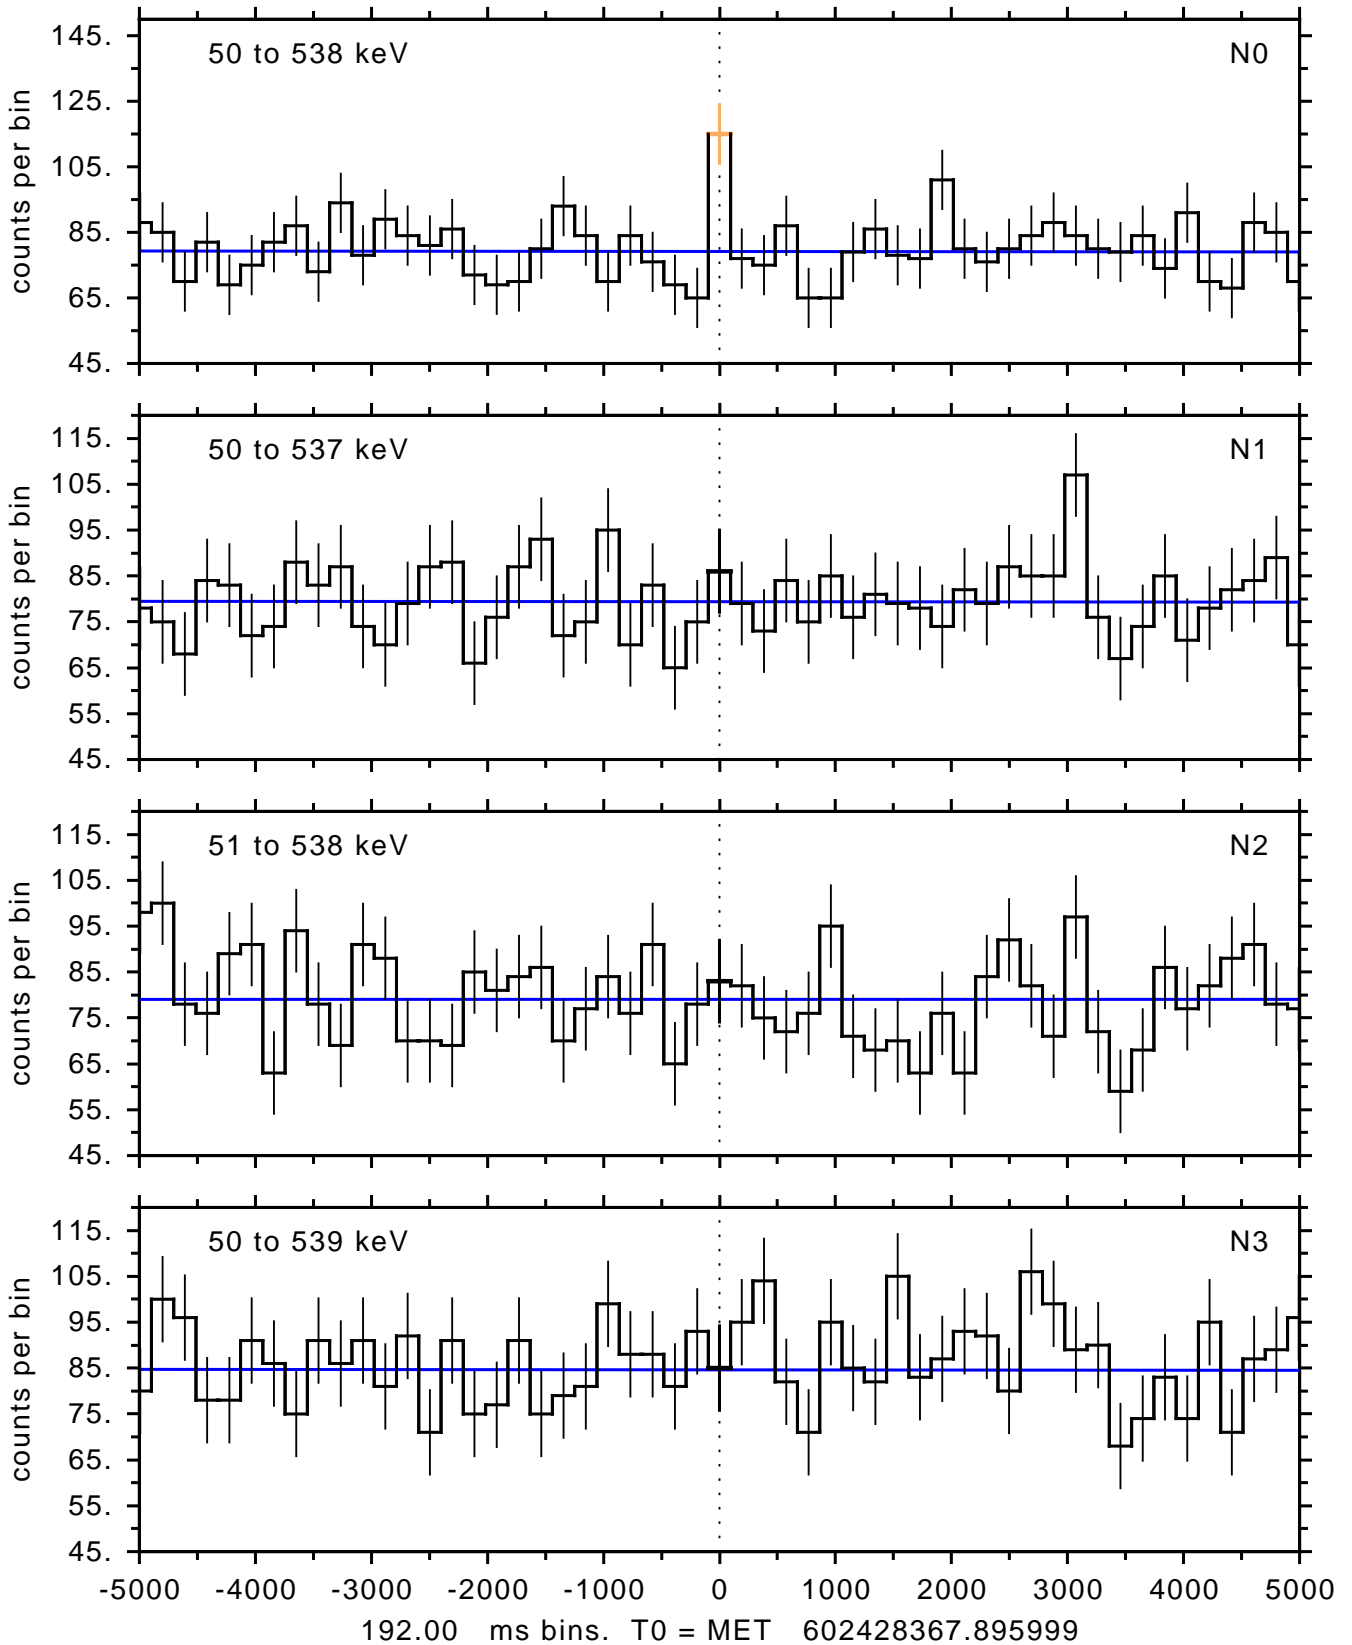

sGRB ver 113h of 2019 Sept 3 run on 2020-02-03 11:39:13  
T0 = 602428367.895999 = 2020-02-03 13:12:42.896000  
Algr: 2: P02 of F0001: glg\_tte\_b0\_200203\_13z\_v00

sGRB ver 113h of 2019 Sept 3 run on 2020-02-03 11:39:13  
T0 = 602428367.895999 = 2020-02-03 13:12:42.896000  
Algr: 2: P02 of F0001: glg\_tte\_b0\_200203\_13z\_v00