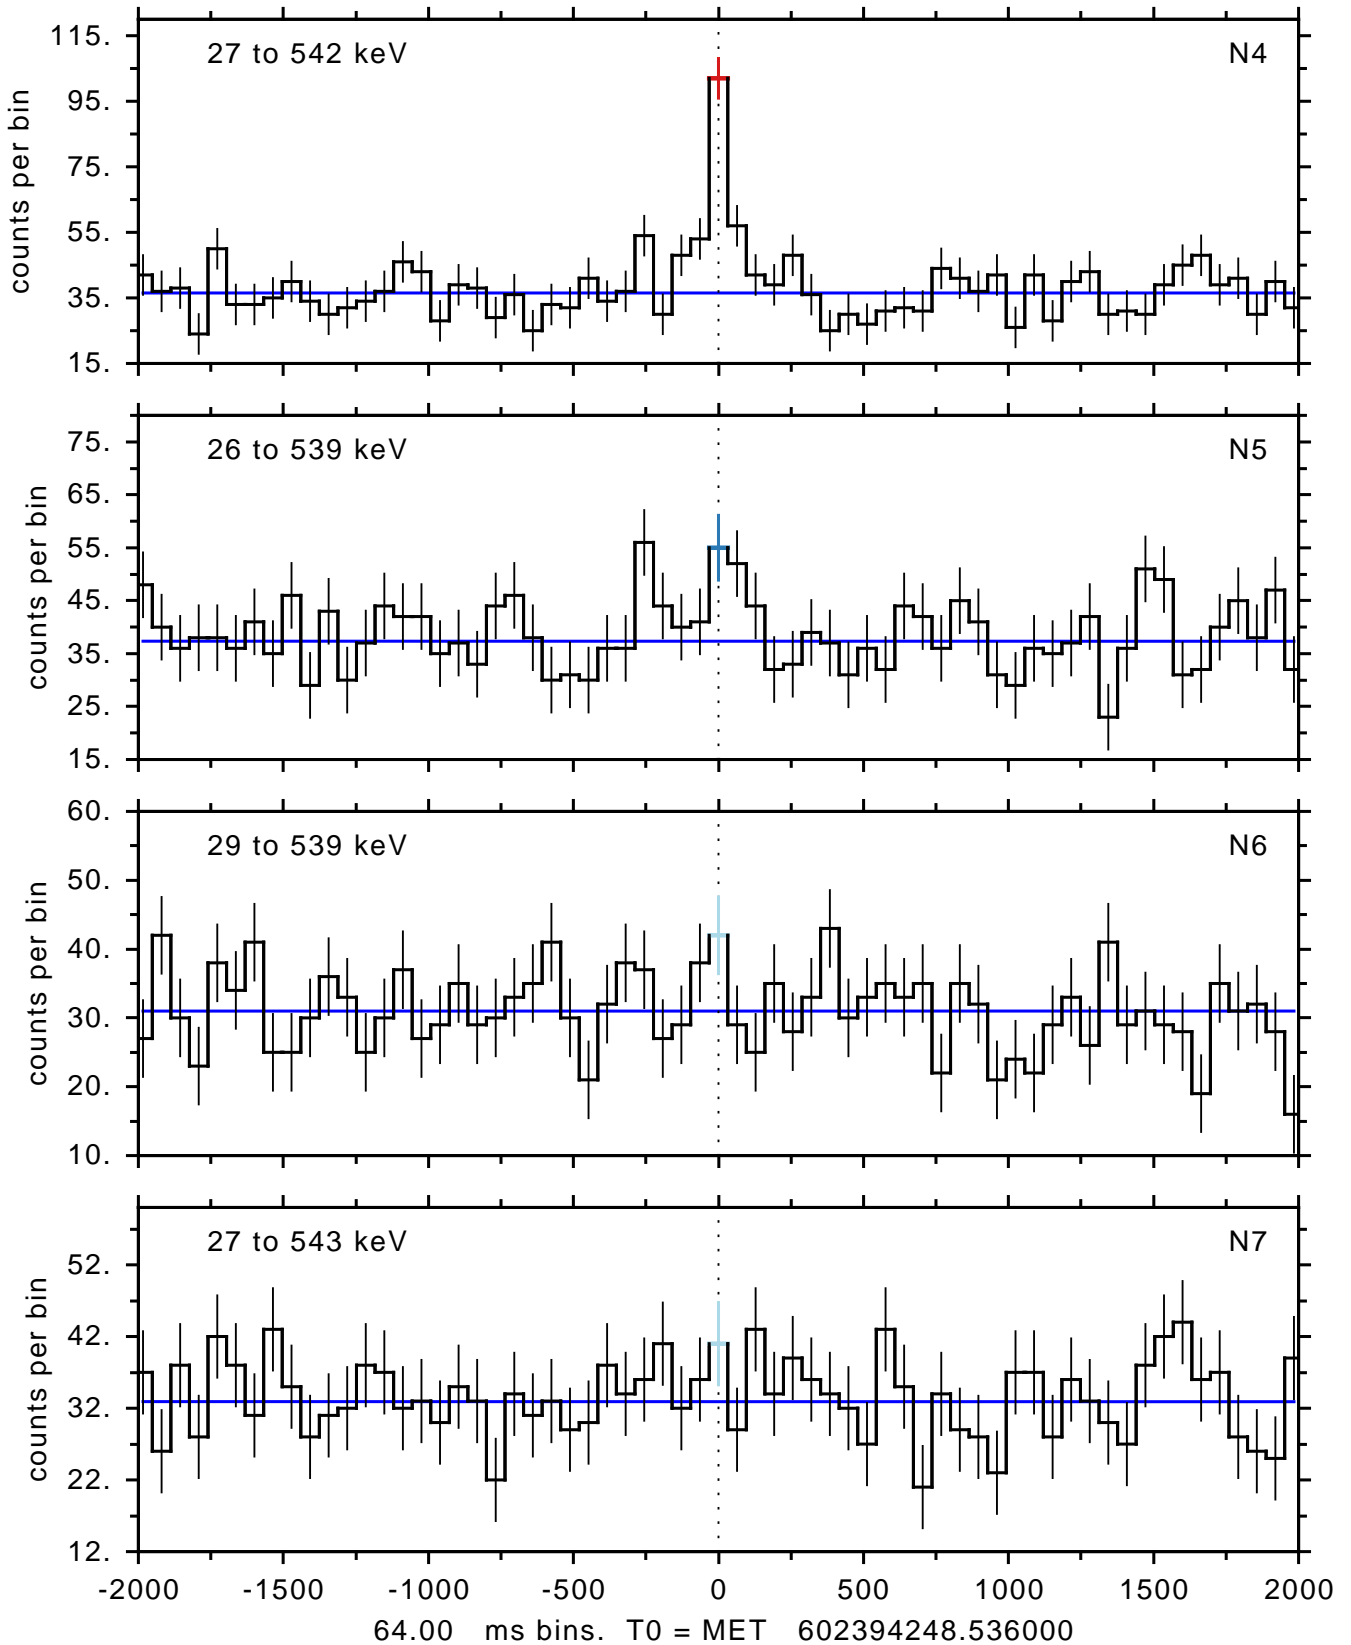

sGRB ver 113h of 2019 Sept 3 run on 2020-02-03 01:35:14
T0 = 602394248.536000 = 2020-02-03 03:44:03.536000
Algr: 1: P01 of F0001: glg_tte_b0_200203_03z_v00

sGRB ver 113h of 2019 Sept 3 run on 2020-02-03 01:35:14
T0 = 602394248.536000 = 2020-02-03 03:44:03.536000
Algr: 1: P01 of F0001: glg_tte_b0_200203_03z_v00