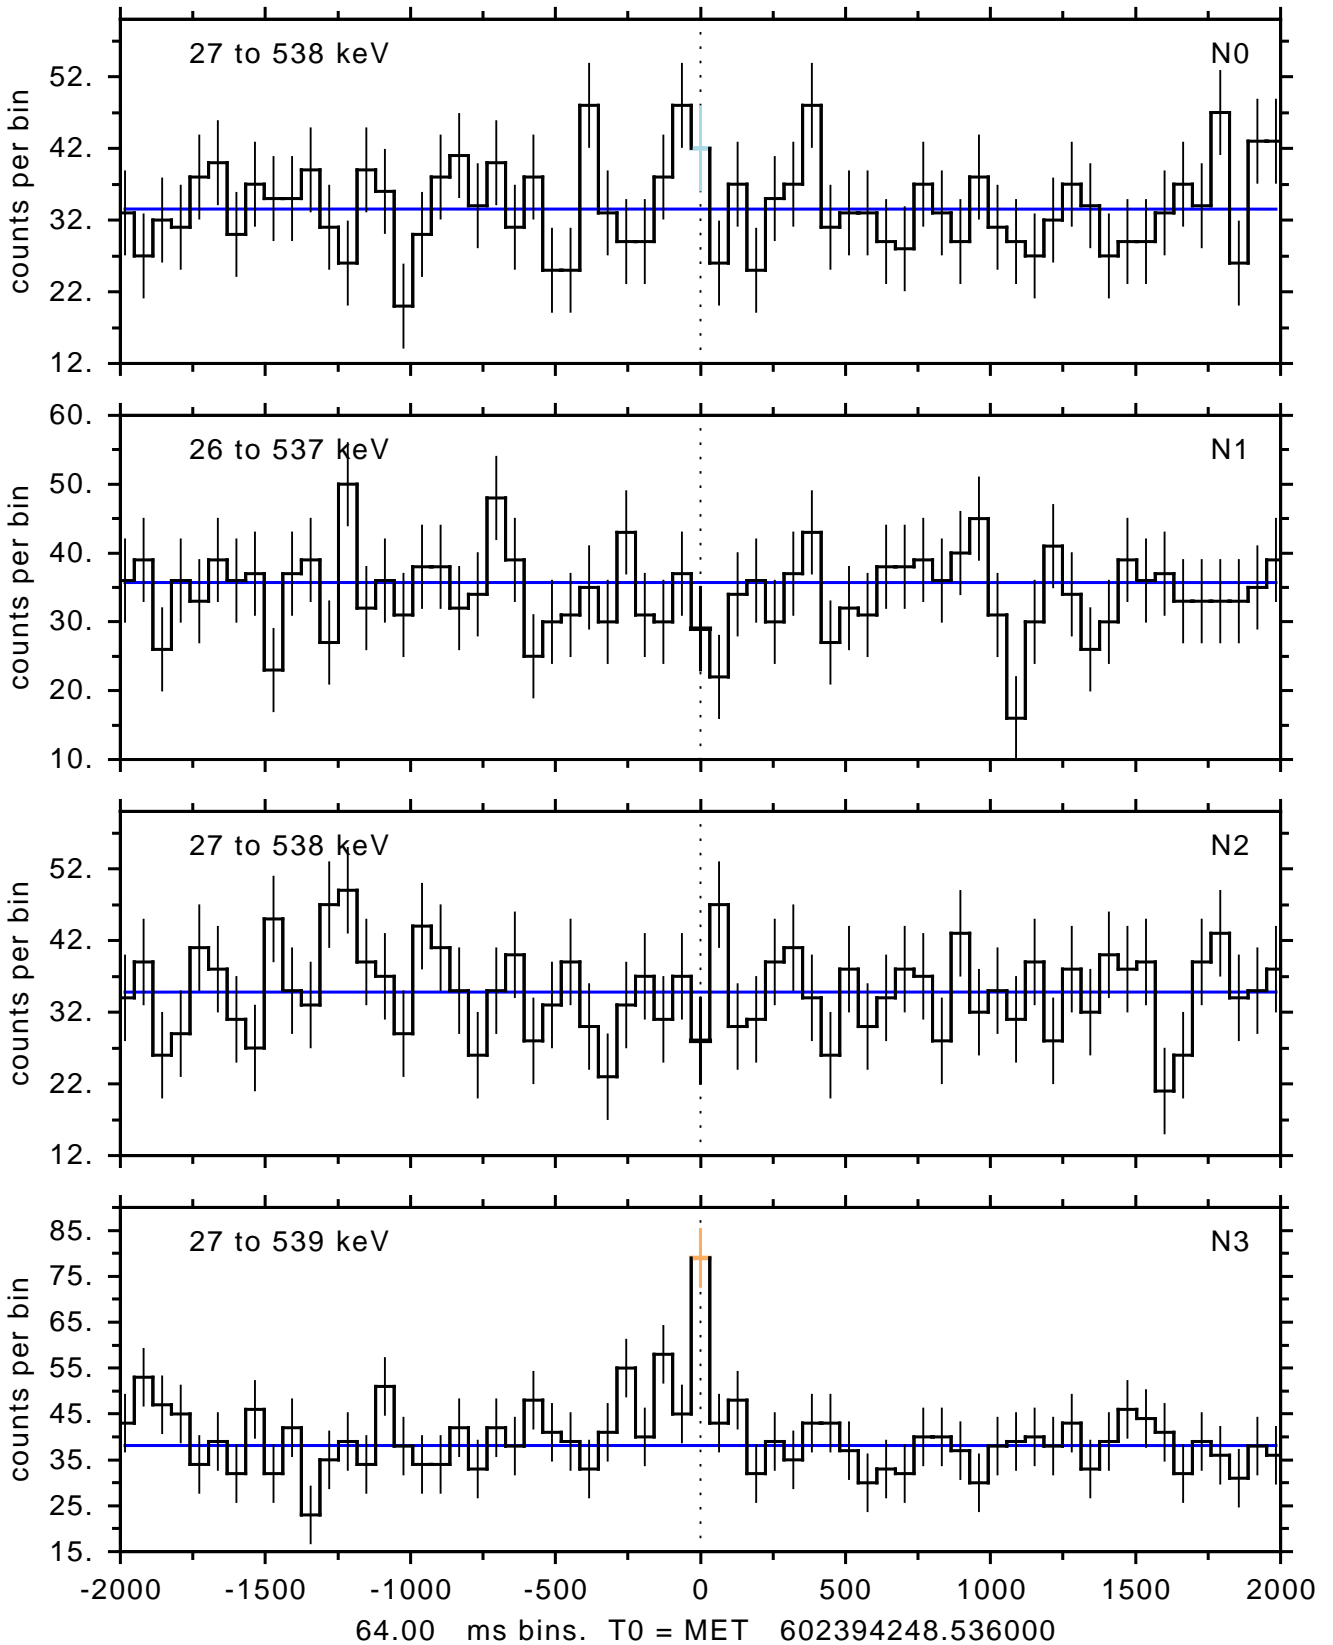

sGRB ver 113h of 2019 Sept 3 run on 2020-02-03 01:35:14
T0 = 602394248.536000 = 2020-02-03 03:44:03.536000
Algr: 1: P01 of F0001: glg_tte_b0_200203_03z_v00

sGRB ver 113h of 2019 Sept 3 run on 2020-02-03 01:35:14
T0 = 602394248.536000 = 2020-02-03 03:44:03.536000
Algr: 1: P01 of F0001: glg_tte_b0_200203_03z_v00