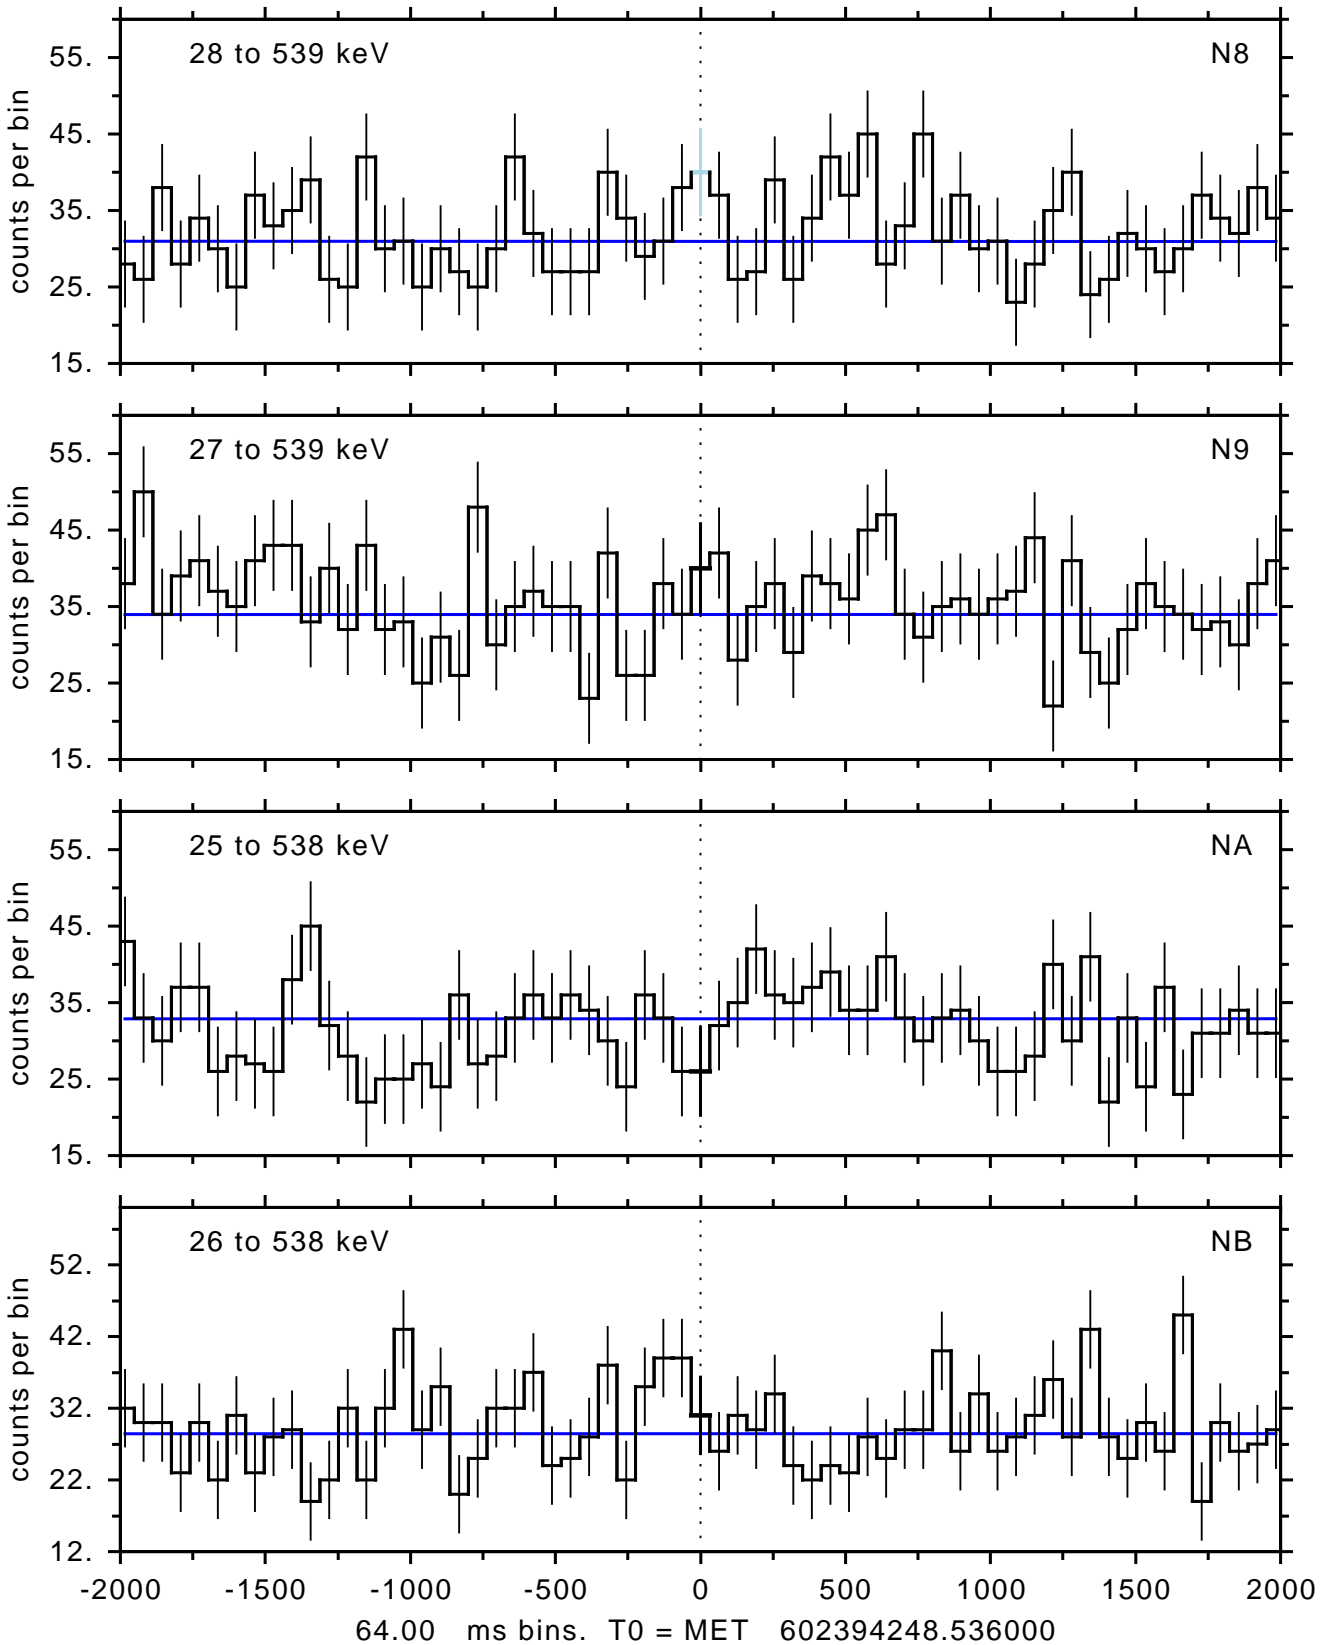

sGRB ver 113h of 2019 Sept 3 run on 2020-02-03 01:35:14
T0 = 602394248.536000 = 2020-02-03 03:44:03.536000
Algr: 1: P01 of F0001: glg_tte_b0_200203_03z_v00

sGRB ver 113h of 2019 Sept 3 run on 2020-02-03 01:35:14
T0 = 602394248.536000 = 2020-02-03 03:44:03.536000
Algr: 1: P01 of F0001: glg_tte_b0_200203_03z_v00