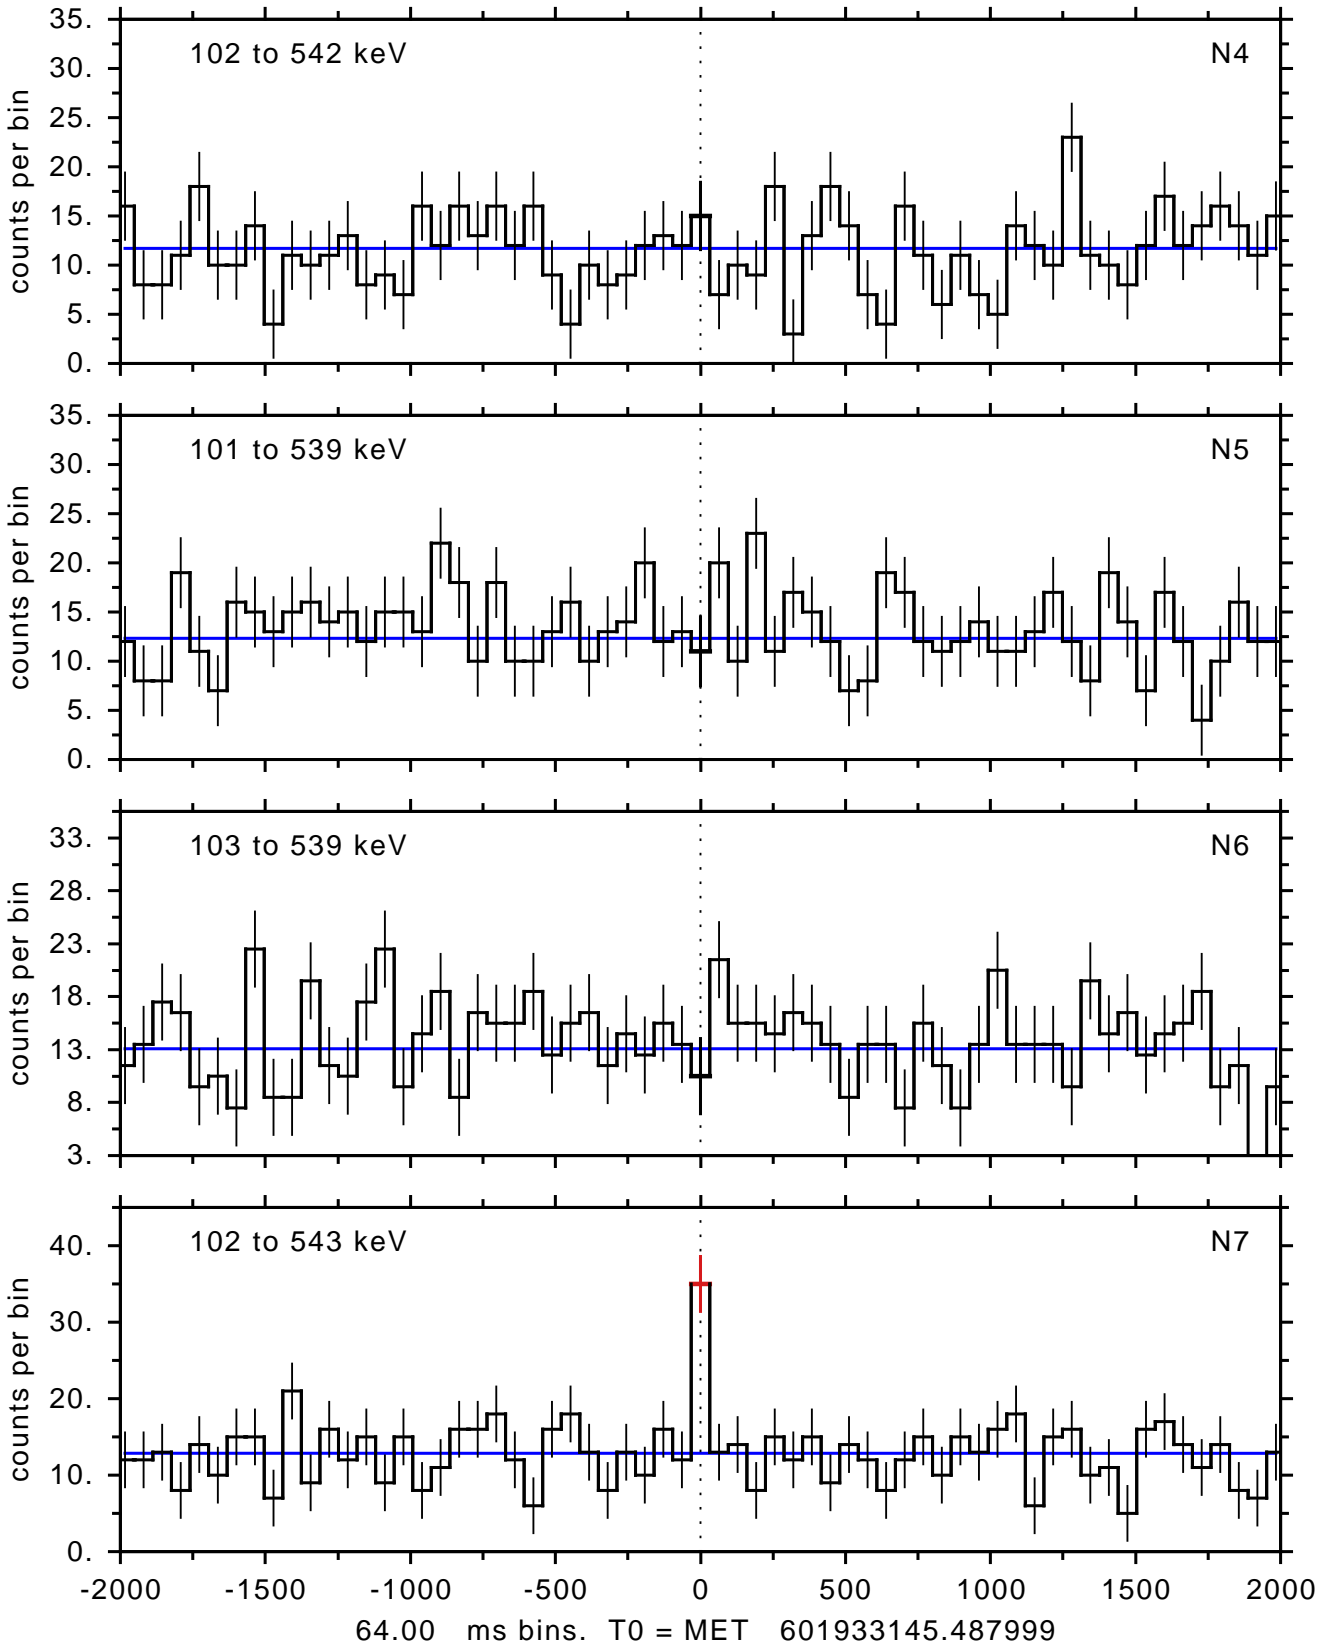

sGRB ver 113h of 2019 Sept 3 run on 2020-01-28 16:41:26
T0 = 601933145.487999 = 2020-01-28 19:39:00.488000
Algr: 3: P01 of F0001: glg_tte_b0_200128_19z_v00

sGRB ver 113h of 2019 Sept 3 run on 2020-01-28 16:41:26
T0 = 601933145.487999 = 2020-01-28 19:39:00.488000
Algr: 3: P01 of F0001: glg_tte_b0_200128_19z_v00