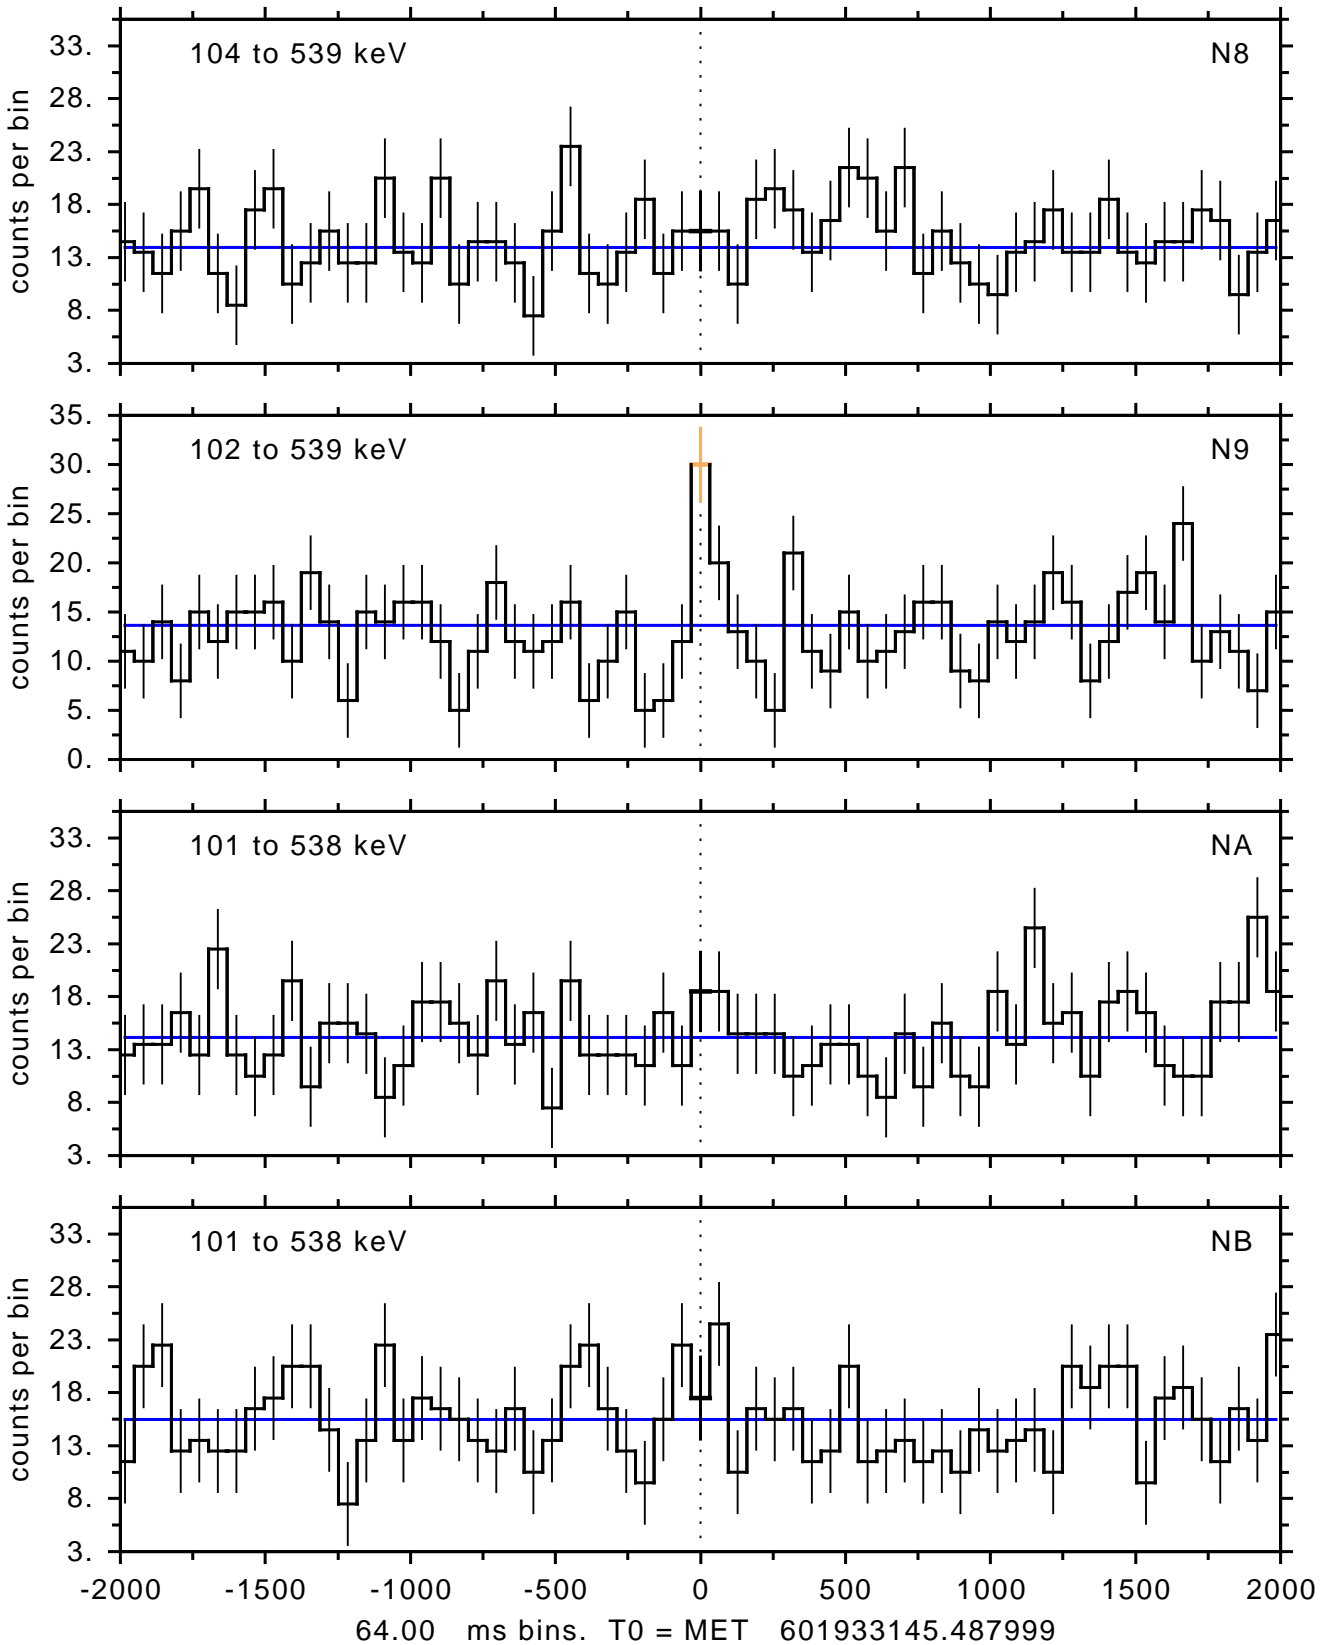

sGRB ver 113h of 2019 Sept 3 run on 2020-01-28 16:41:26
T0 = 601933145.487999 = 2020-01-28 19:39:00.488000
Algr: 3: P01 of F0001: glg_tte_b0_200128_19z_v00

sGRB ver 113h of 2019 Sept 3 run on 2020-01-28 16:41:26
T0 = 601933145.487999 = 2020-01-28 19:39:00.488000
Algr: 3: P01 of F0001: glg_tte_b0_200128_19z_v00