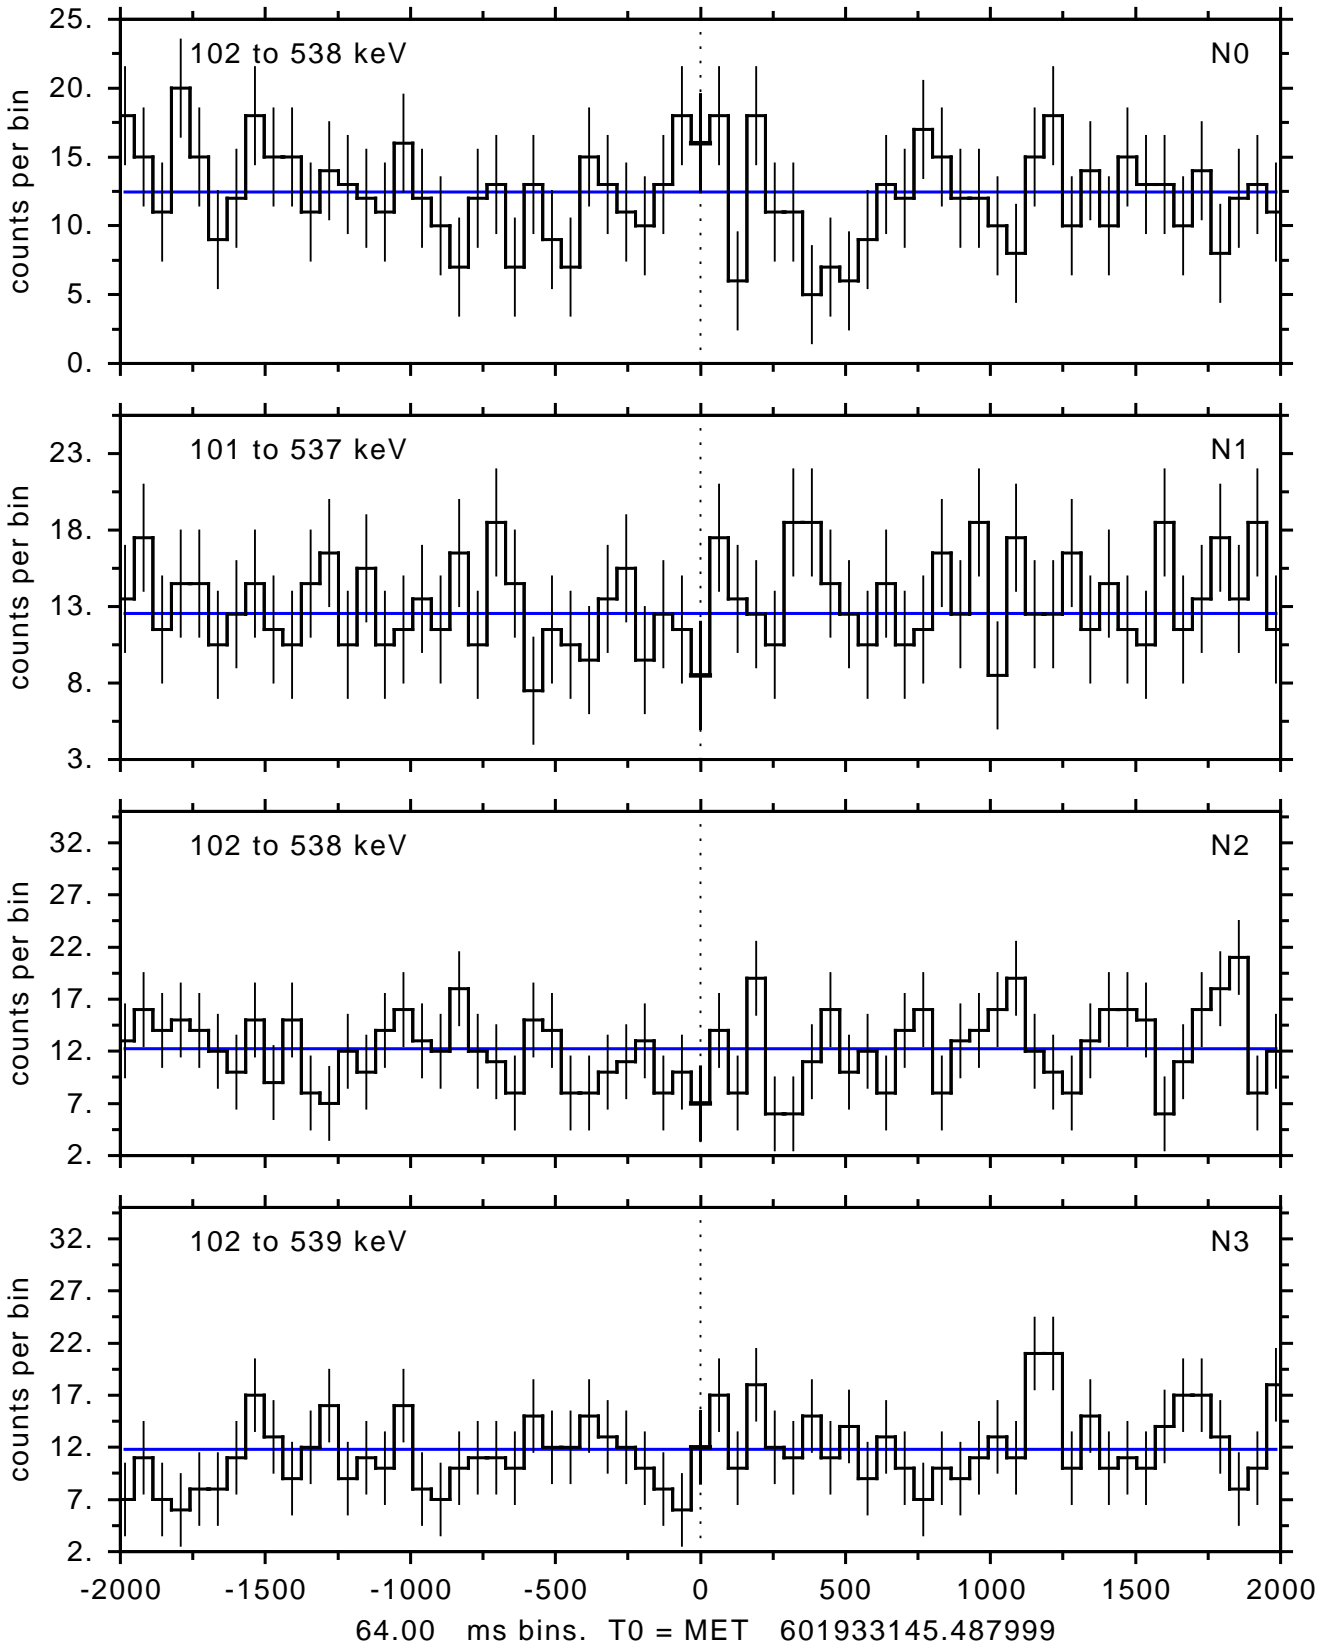

sGRB ver 113h of 2019 Sept 3 run on 2020-01-28 16:41:26
T0 = 601933145.487999 = 2020-01-28 19:39:00.488000
Algr: 3: P01 of F0001: glg_tte_b0_200128_19z_v00

sGRB ver 113h of 2019 Sept 3 run on 2020-01-28 16:41:26
T0 = 601933145.487999 = 2020-01-28 19:39:00.488000
Algr: 3: P01 of F0001: glg_tte_b0_200128_19z_v00