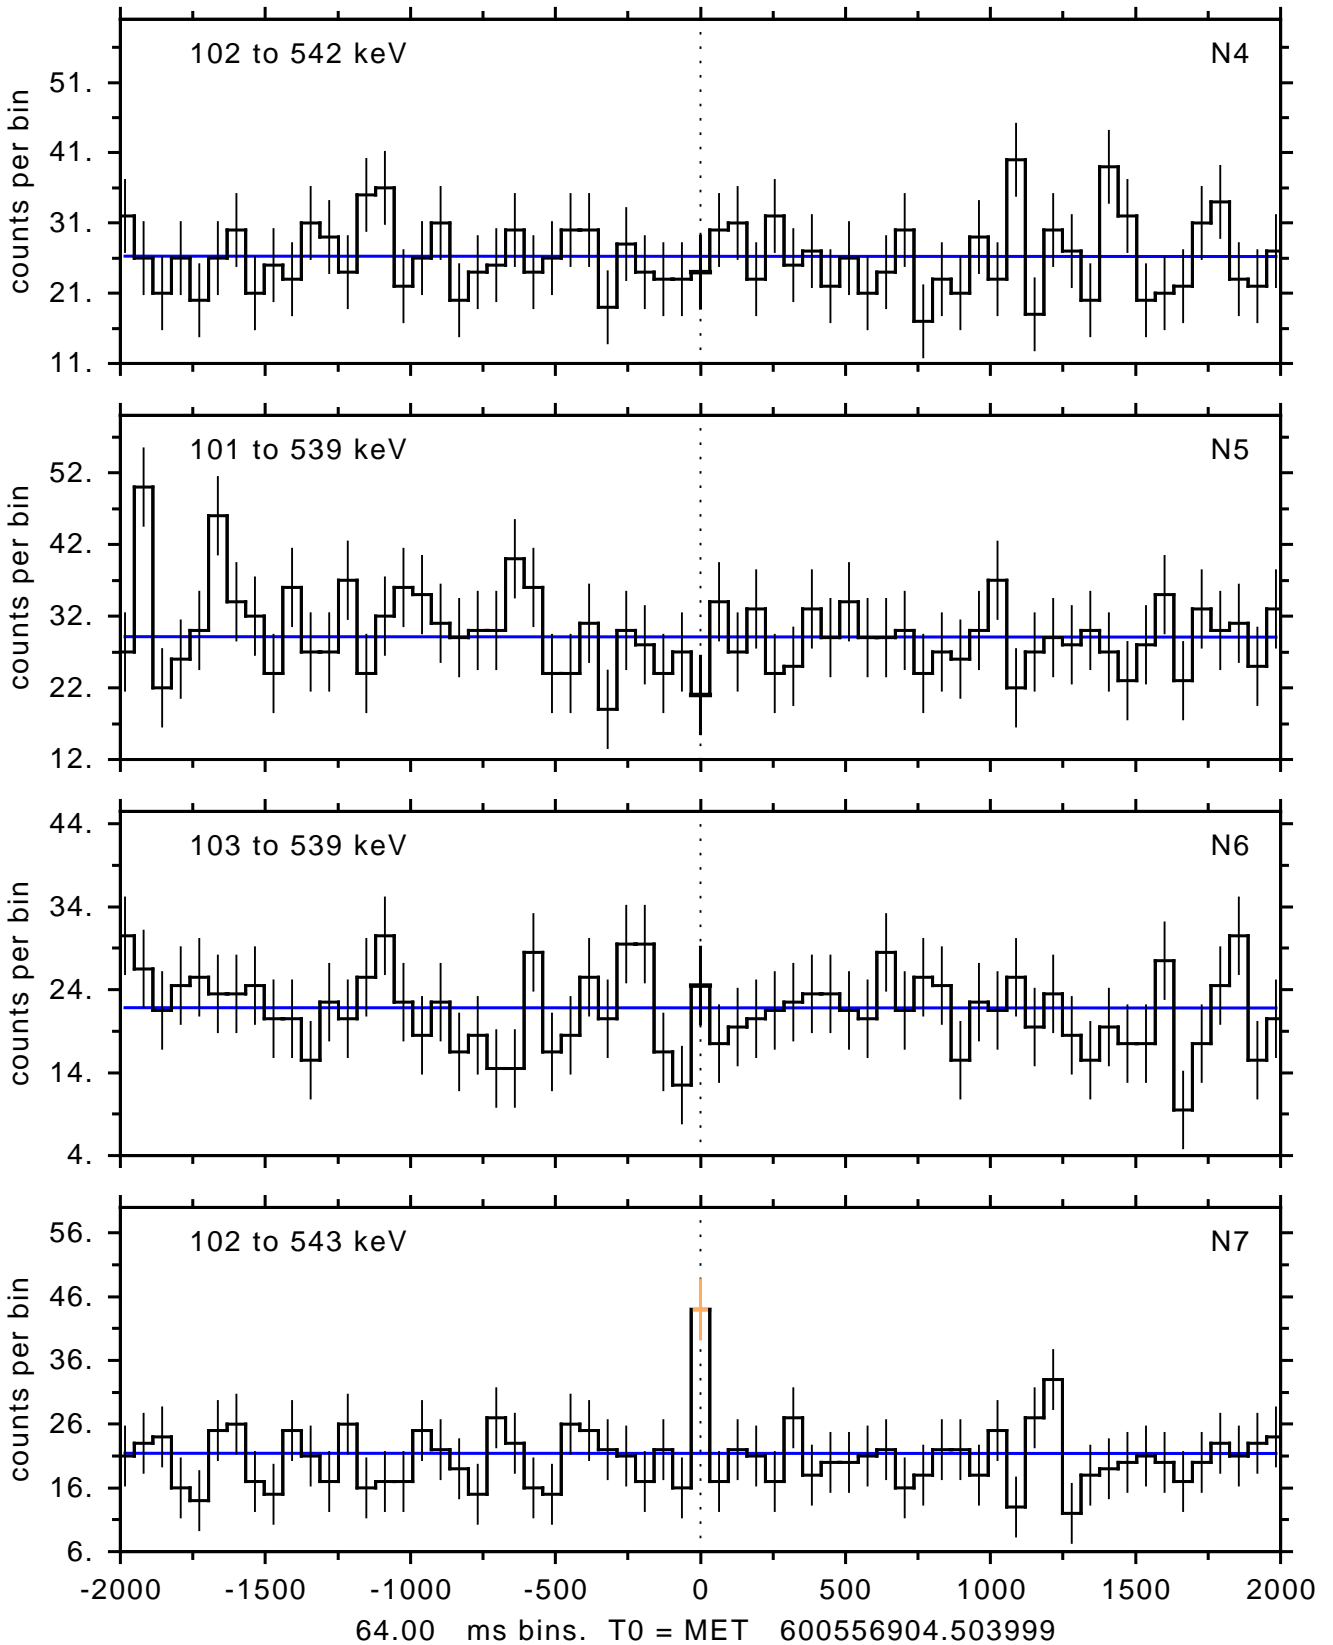

sGRB ver 113h of 2019 Sept 3 run on 2020-01-12 17:43:08  
T0 = 600556904.503999 = 2020-01-12 21:21:39.504000  
Algr: 3: P01 of F0001: glg\_tte\_b0\_200112\_21z\_v00

sGRB ver 113h of 2019 Sept 3 run on 2020-01-12 17:43:08  
T0 = 600556904.503999 = 2020-01-12 21:21:39.504000  
Algr: 3: P01 of F0001: glg\_tte\_b0\_200112\_21z\_v00