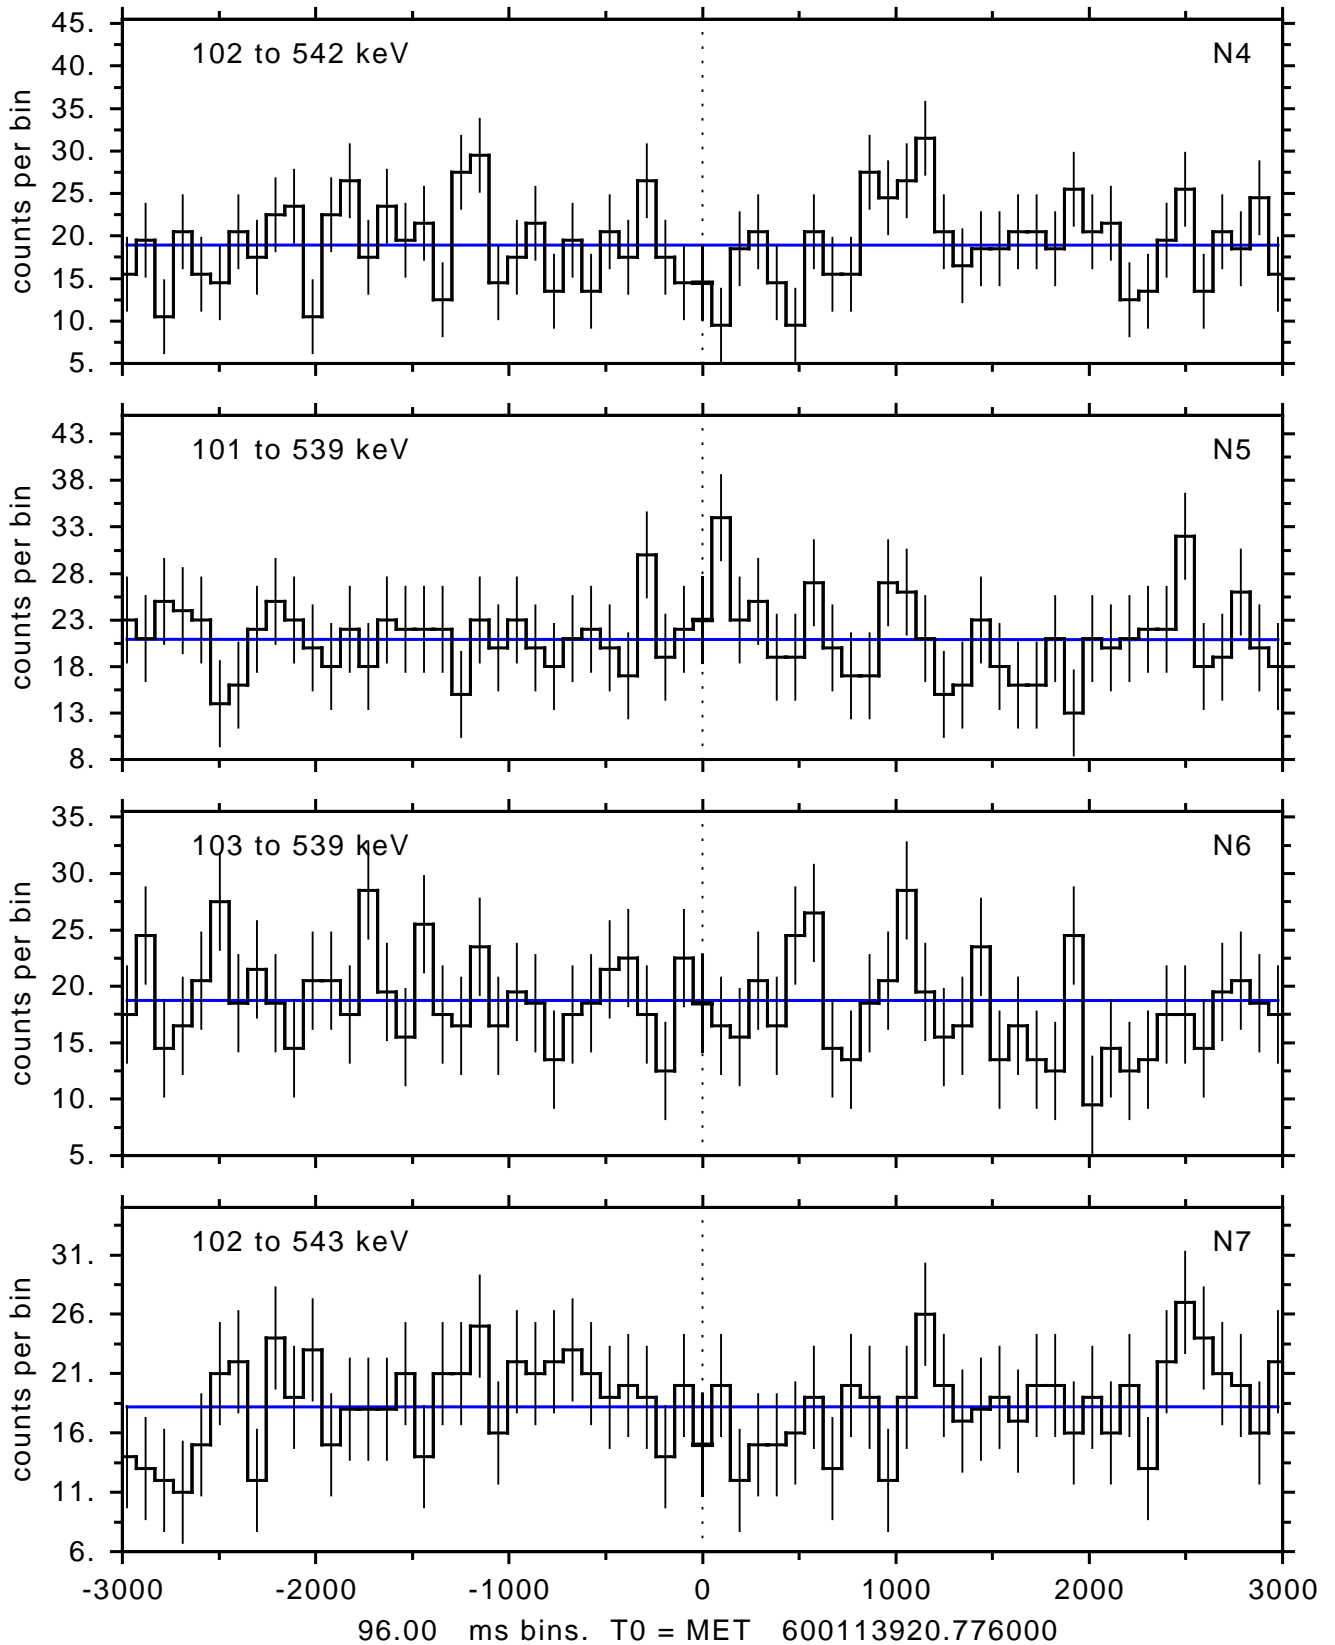

sGRB ver 113h of 2019 Sept 3 run on 2020-01-07 17:10:31
T0 = 600113920.776000 = 2020-01-07 18:18:35.776000
Algr: 3: P01 of F0001: glg_tte_b0_200107_18z_v00

sGRB ver 113h of 2019 Sept 3 run on 2020-01-07 17:10:31
T0 = 600113920.776000 = 2020-01-07 18:18:35.776000
Algr: 3: P01 of F0001: glg_tte_b0_200107_18z_v00