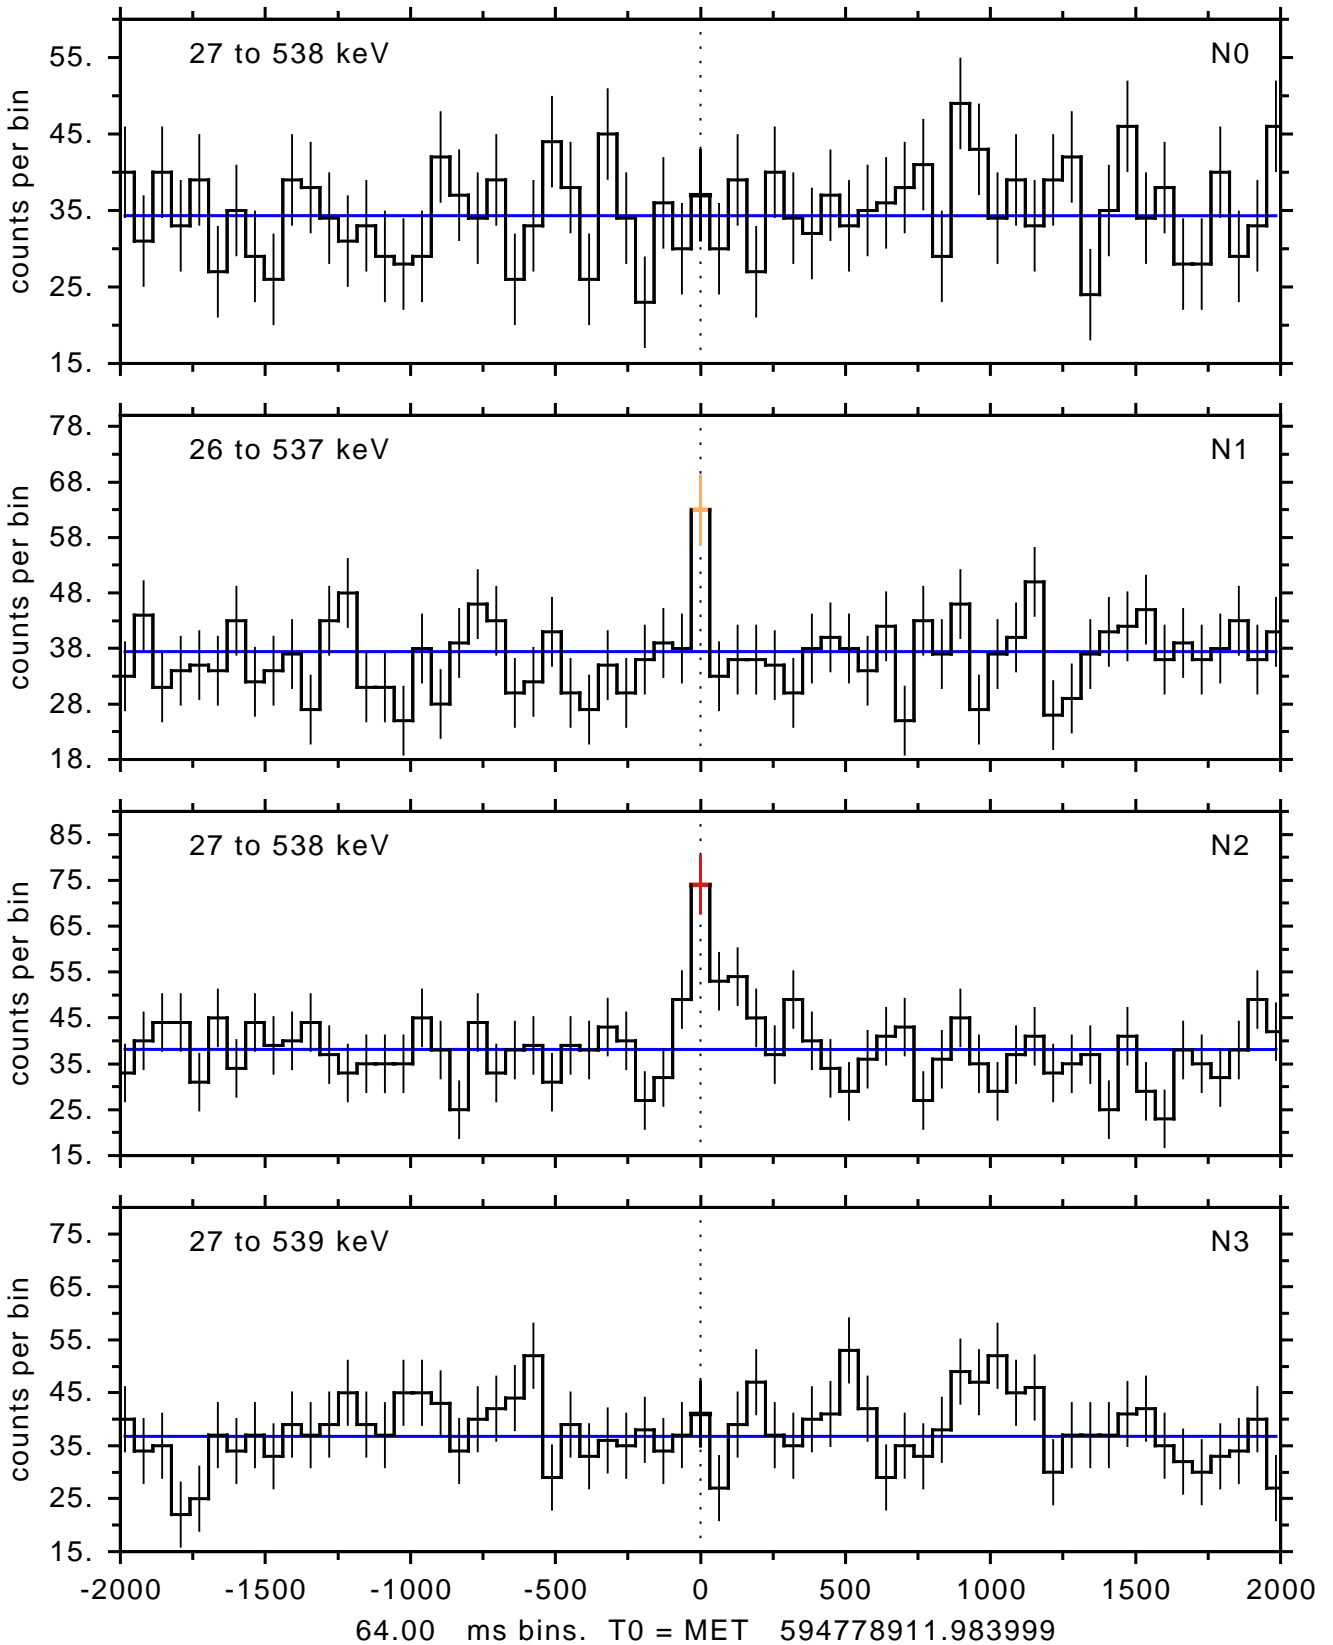

sGRB ver 113h of 2019 Sept 3 run on 2019-11-06 21:03:06
T0 = 594778911.983999 = 2019-11-07 00:21:46.984000
Algr: 1: P02 of F0001: glg_tte_b0_191107_00z_v00

sGRB ver 113h of 2019 Sept 3 run on 2019-11-06 21:03:06
T0 = 594778911.983999 = 2019-11-07 00:21:46.984000
Algr: 1: P02 of F0001: glg_tte_b0_191107_00z_v00