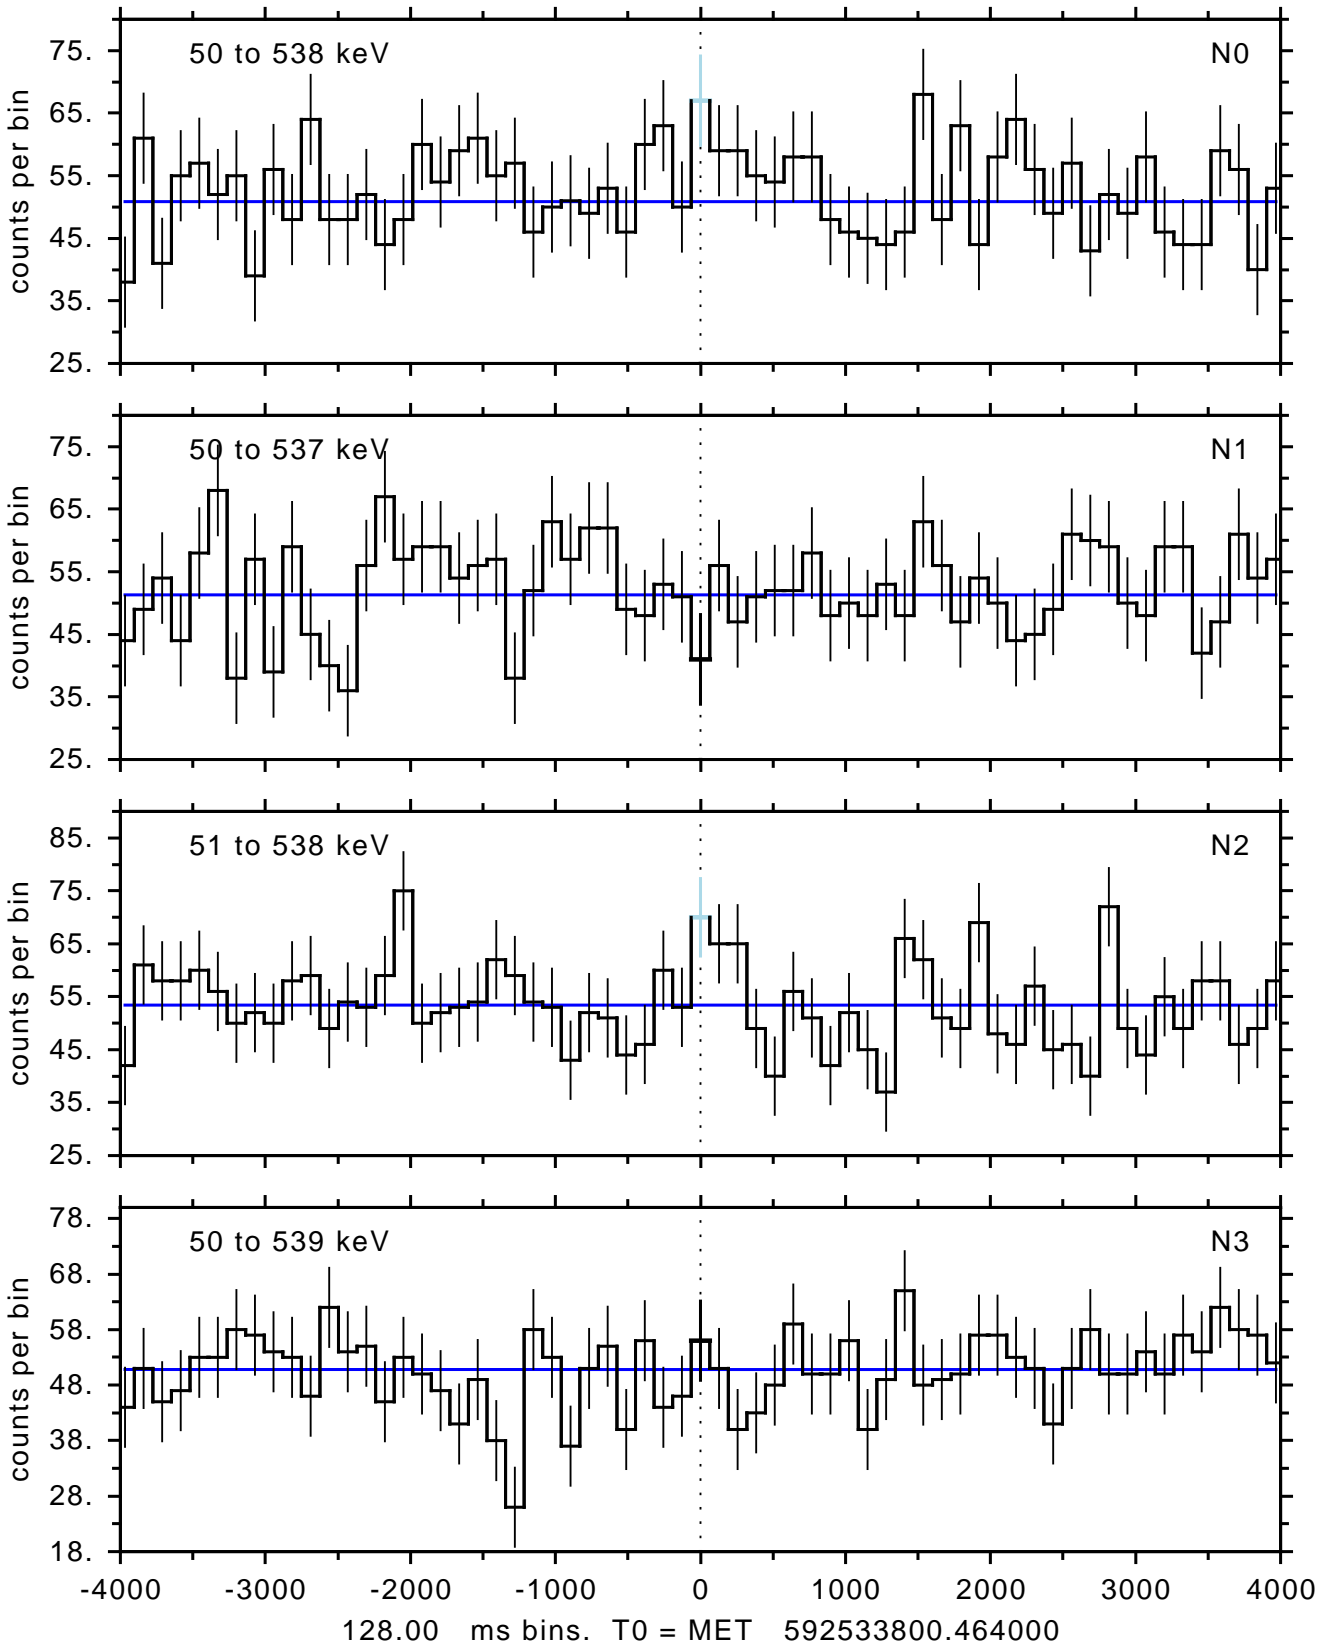

sGRB ver 113h of 2019 Sept 3 run on 2019-10-11 21:56:52
T0 = 592533800.464000 = 2019-10-12 00:43:15.464000
Algr: 2: P02 of F0001: glg_tte_b0_191012_00z_v00

sGRB ver 113h of 2019 Sept 3 run on 2019-10-11 21:56:52
T0 = 592533800.464000 = 2019-10-12 00:43:15.464000
Algr: 2: P02 of F0001: glg_tte_b0_191012_00z_v00