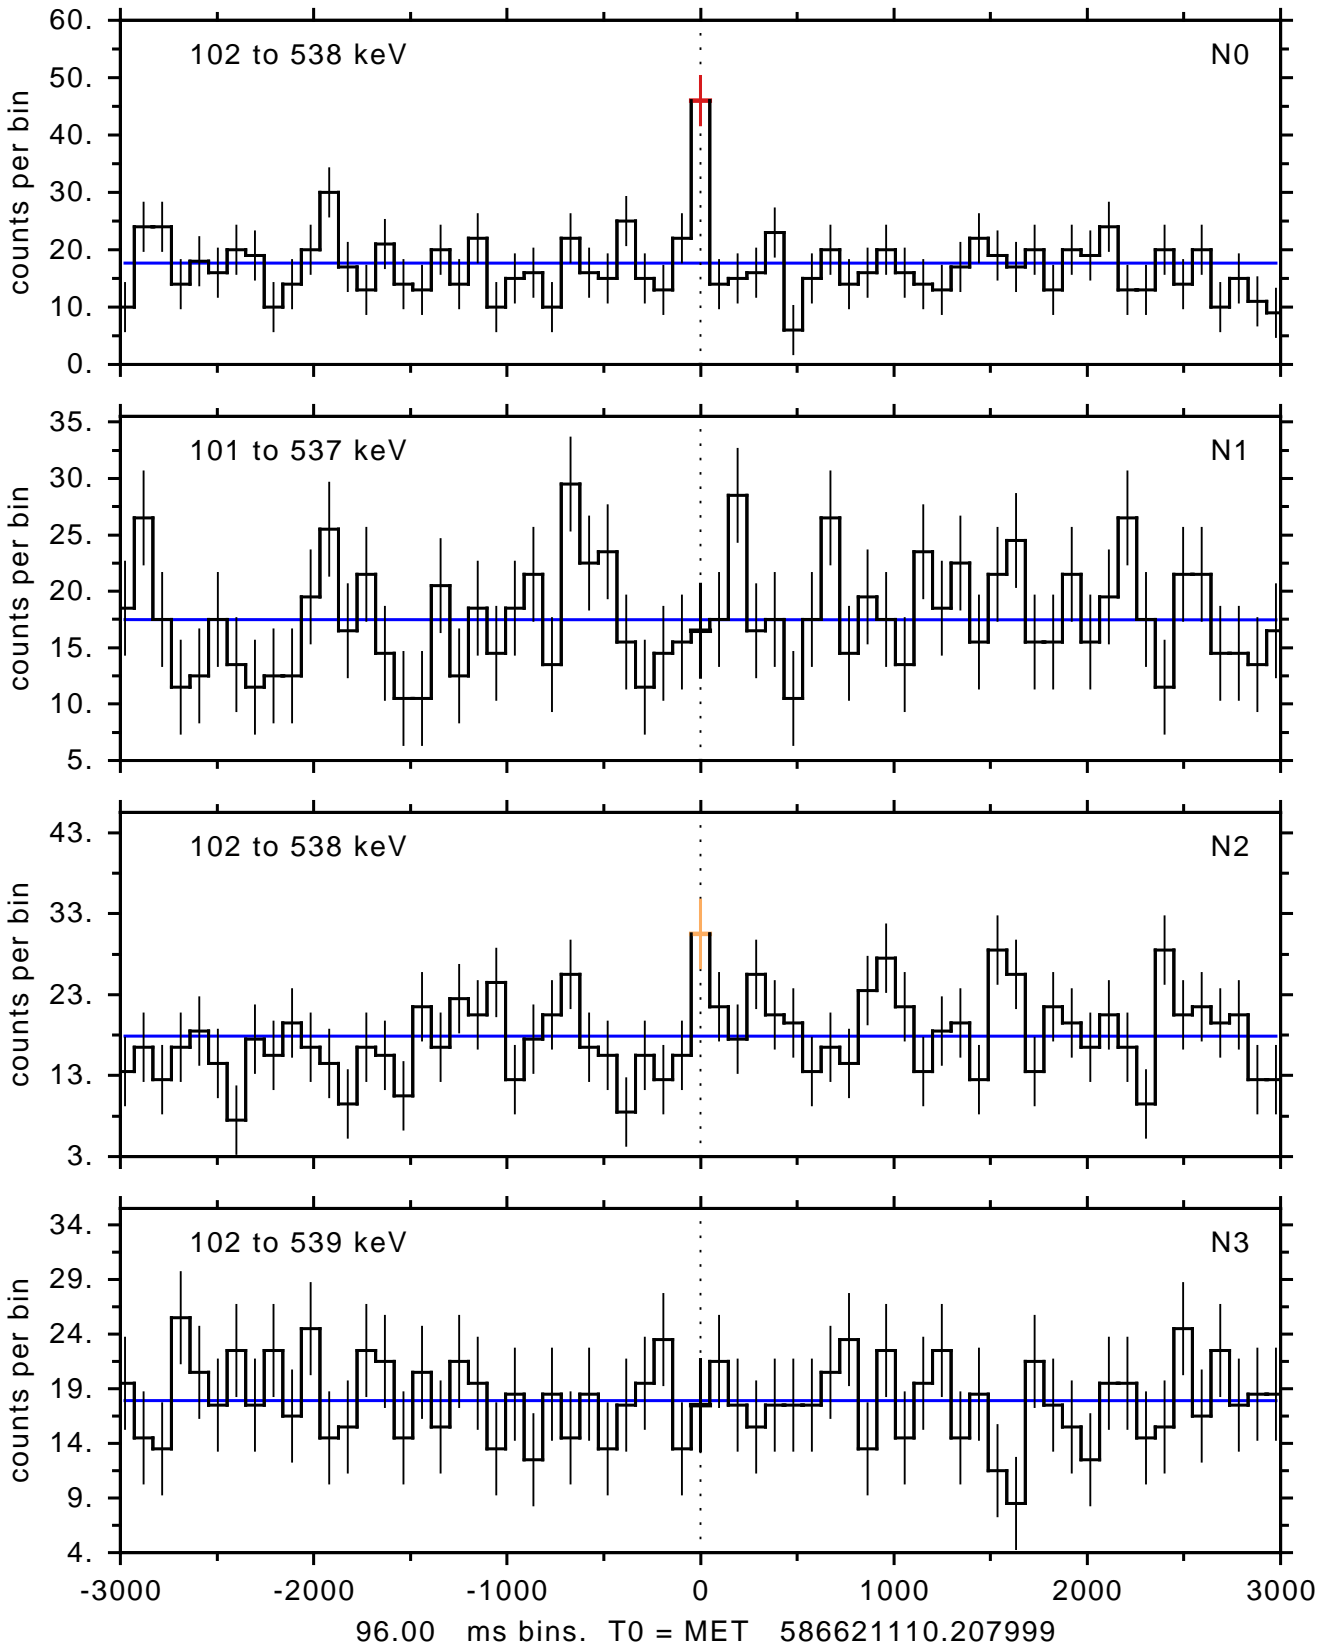

sGRB ver 113f of 2019 July 11 run on 2019-08-04 13:41:54
T0 = 586621110.207999 = 2019-08-04 14:18:25.208000
Algr: 3: P01 of F0001: glg_tte_b0_190804_14z_v00

sGRB ver 113f of 2019 July 11 run on 2019-08-04 13:41:54
T0 = 586621110.207999 = 2019-08-04 14:18:25.208000
Algr: 3: P01 of F0001: glg_tte_b0_190804_14z_v00