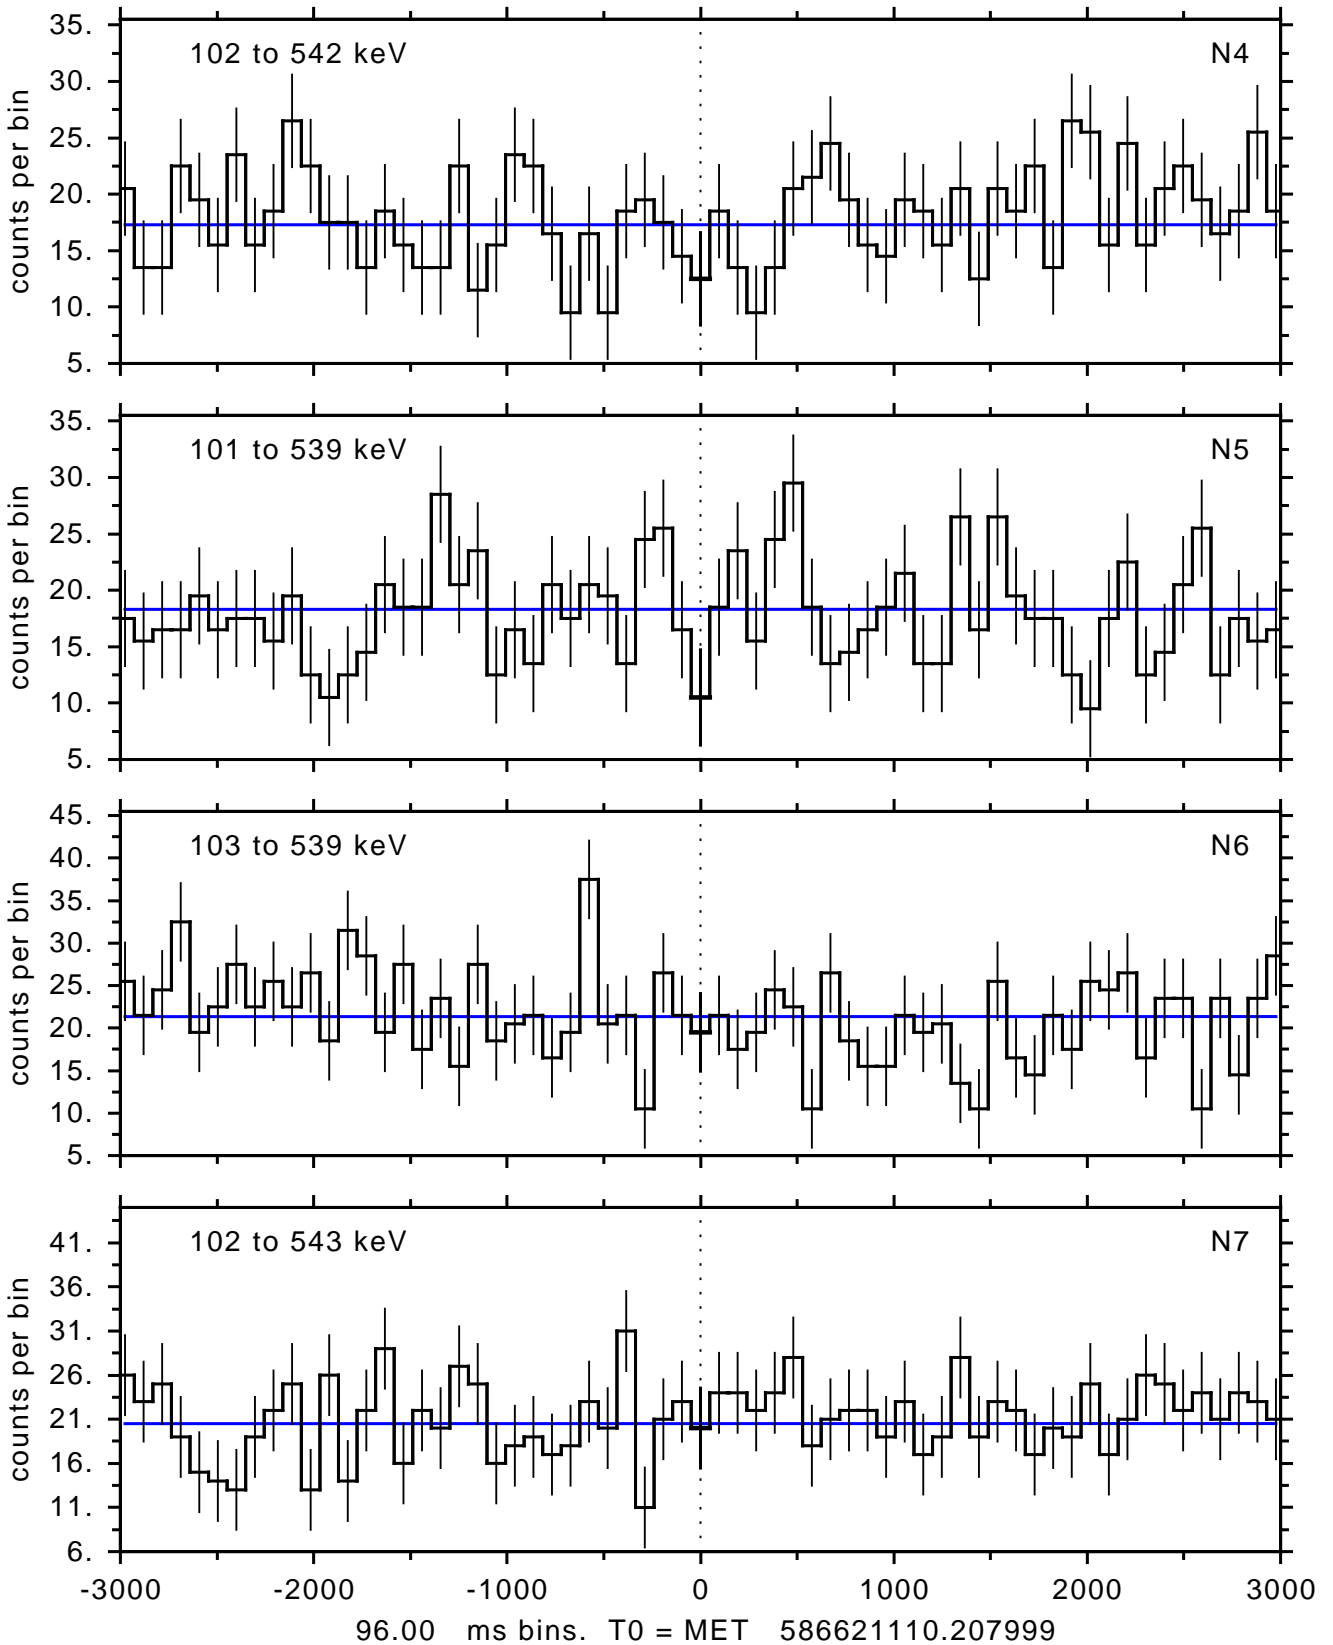

sGRB ver 113f of 2019 July 11 run on 2019-08-04 13:41:54
T0 = 586621110.207999 = 2019-08-04 14:18:25.208000
Algr: 3: P01 of F0001: glg_tte_b0_190804_14z_v00

sGRB ver 113f of 2019 July 11 run on 2019-08-04 13:41:54
T0 = 586621110.207999 = 2019-08-04 14:18:25.208000
Algr: 3: P01 of F0001: glg_tte_b0_190804_14z_v00