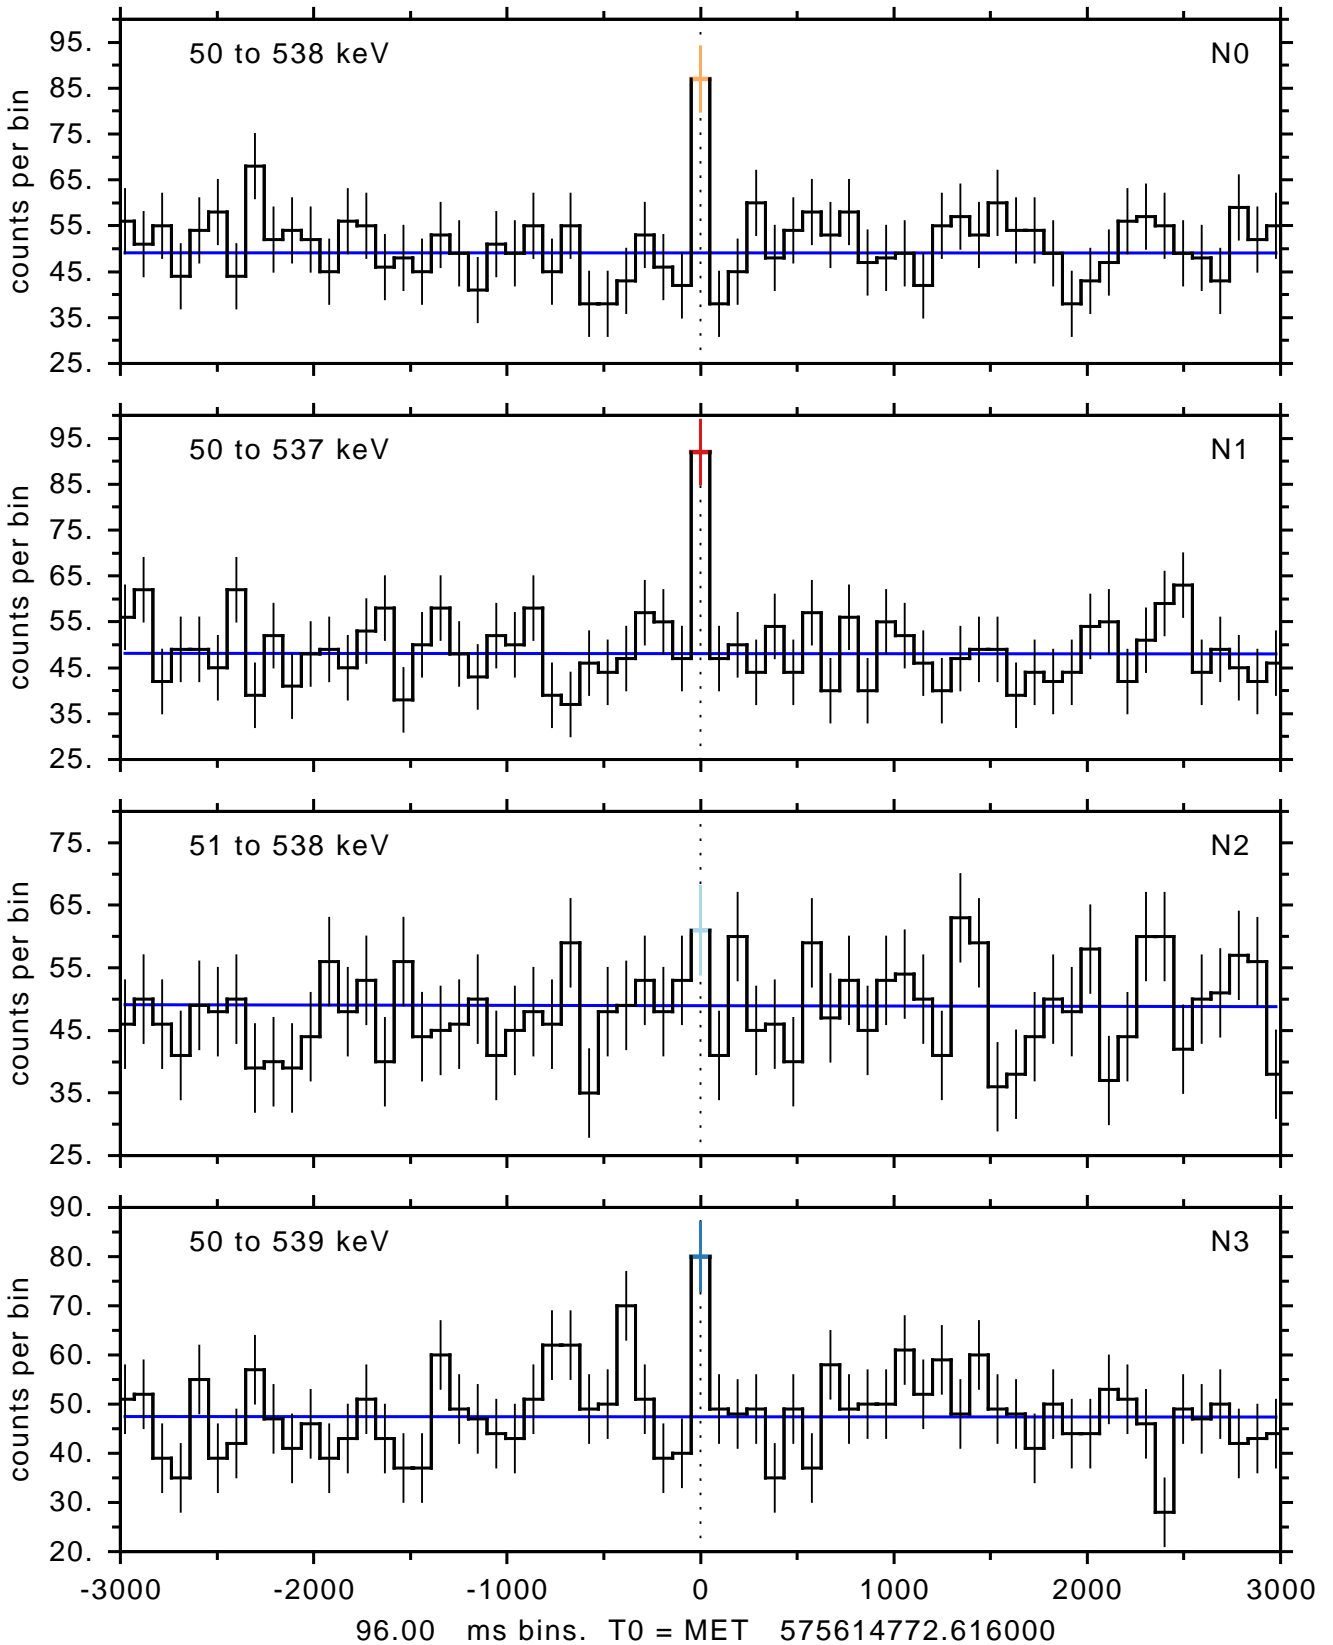

sGRB ver 103a of 2017 June 5 run on 2019-03-30 03:07:04
T0 = 575614772.616000 = 2019-03-30 04:59:27.616000
Algr: 2: P01 of F0001: glg_tte_b0_190330_04z_v00

sGRB ver 103a of 2017 June 5 run on 2019-03-30 03:07:04
T0 = 575614772.616000 = 2019-03-30 04:59:27.616000
Algr: 2: P01 of F0001: glg_tte_b0_190330_04z_v00