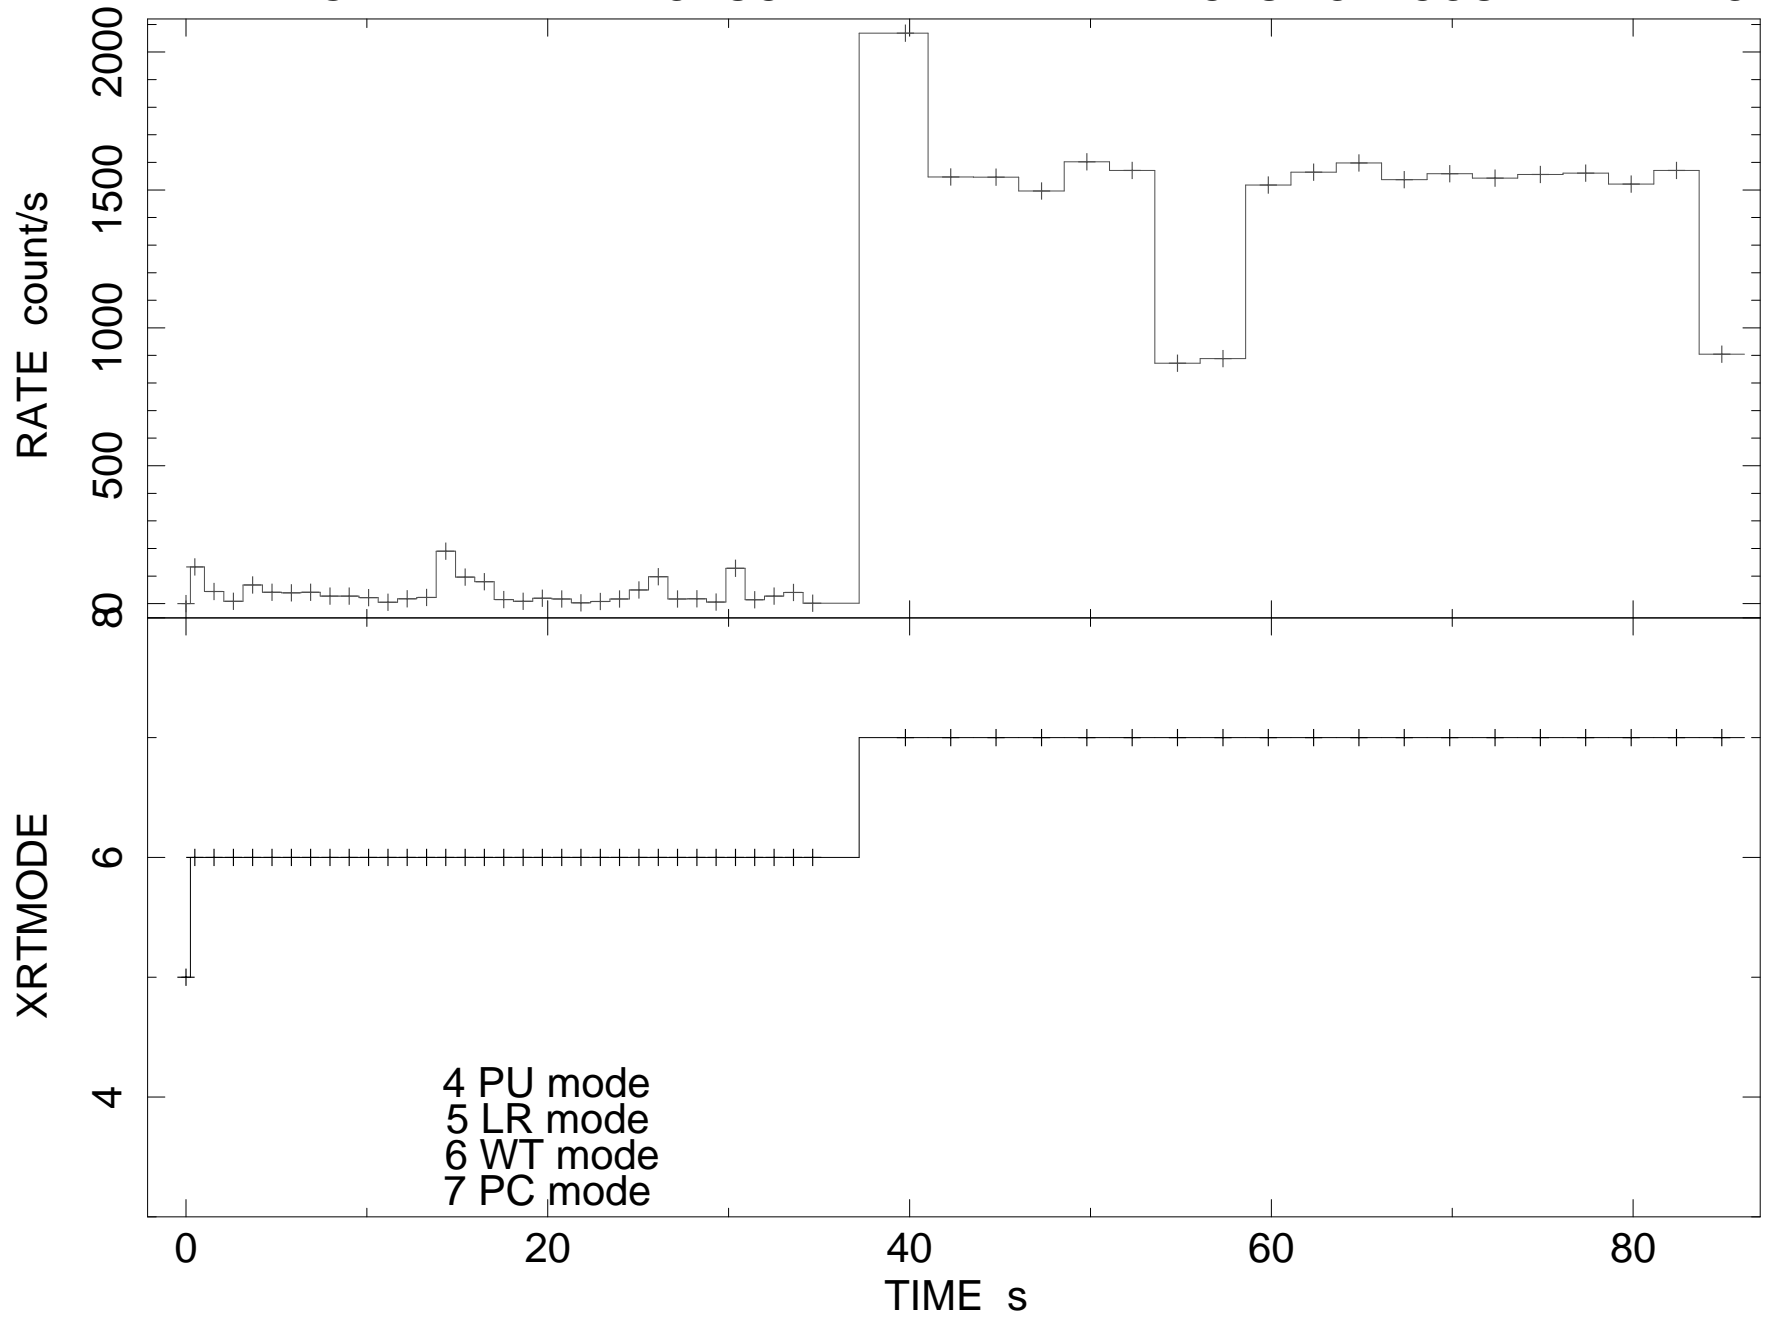

Offset by 732061008.8

XRT LC, OBS START 2024-03-13 22:16:48 UT, TrigNum=1219989

WARNING: RAW DATA PRODUCT. INTERPRET WITH CAUTION. COUNT RATE NOT CALIBRATE

4 PU mode
5 LR mode
6 WT mode
7 PC mode