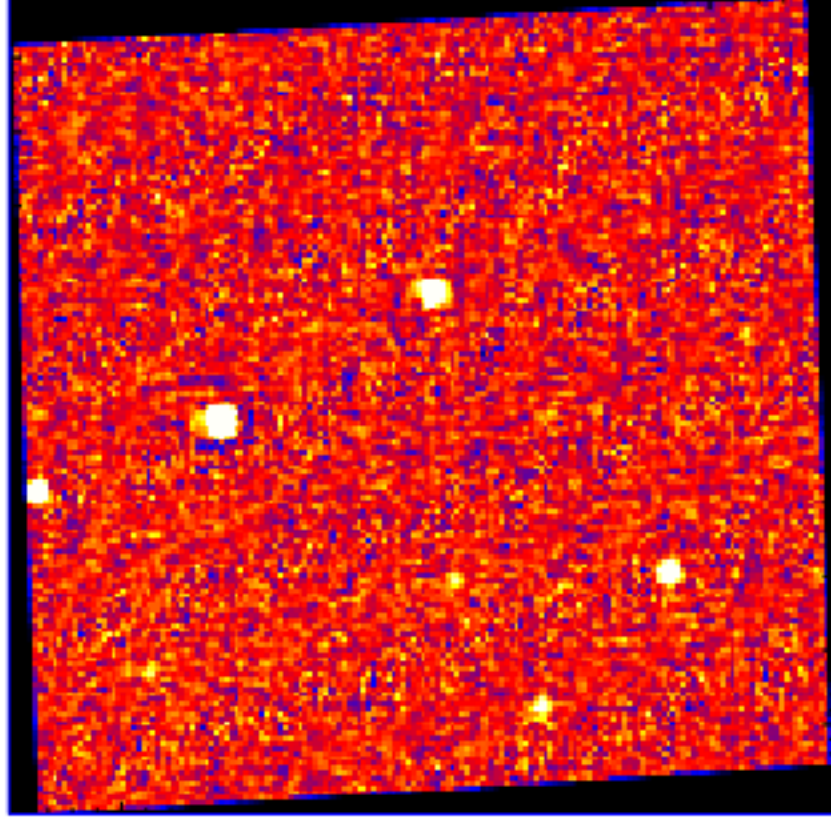

UVOT Finding Chart

OBSID 00997453000 / DATE-OBS 2020-09-25T22:05:34.2

45.0 30.0 15.0 16:27:00.0
RA (J2000)