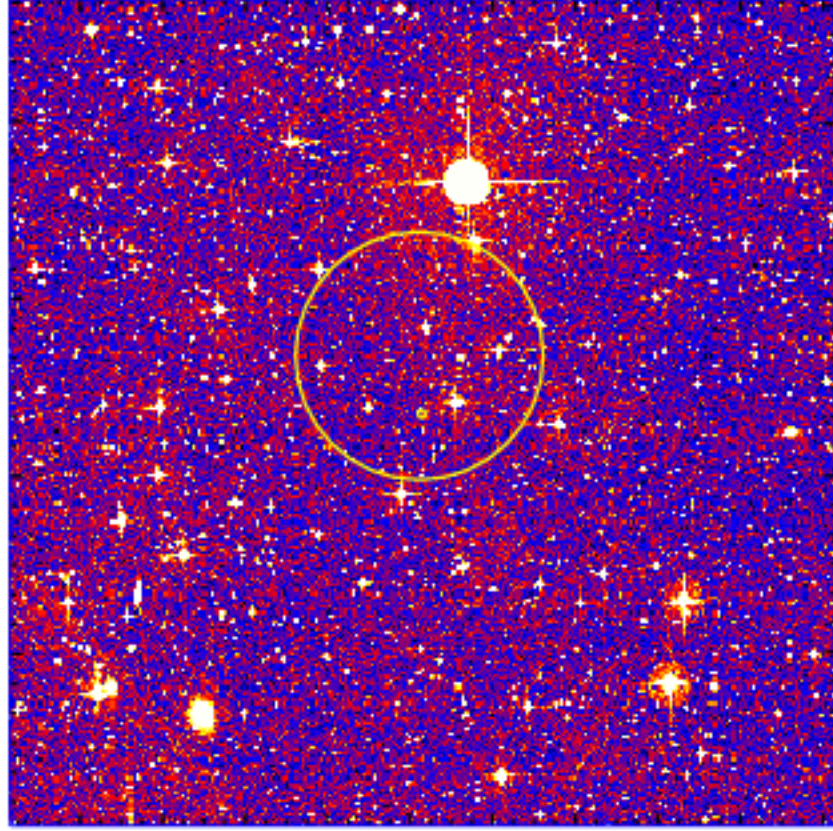

UVOT Finding Chart

OBSID 00997024000 / DATE-OBS 2020-09-22T12:08:37.8

04:00.0

06:00.0

08:00.0

-55:10:00.0

12:00.0

14:00.0