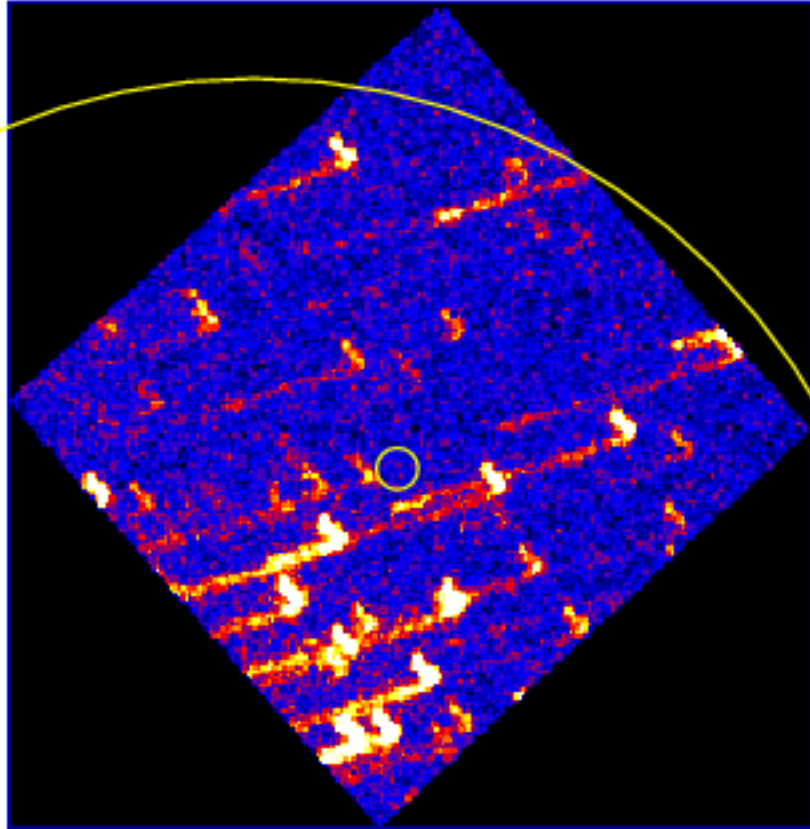

UVOT Finding Chart

OBSID 00994727000 / DATE-OBS 2020-09-05T10:10:11.3

42:30.0

43:00.0

30.0

-52:44:00.0

30.0

45:00.0

30.0

10.0

16:12:00.0

11:50.0

RA (J2000)