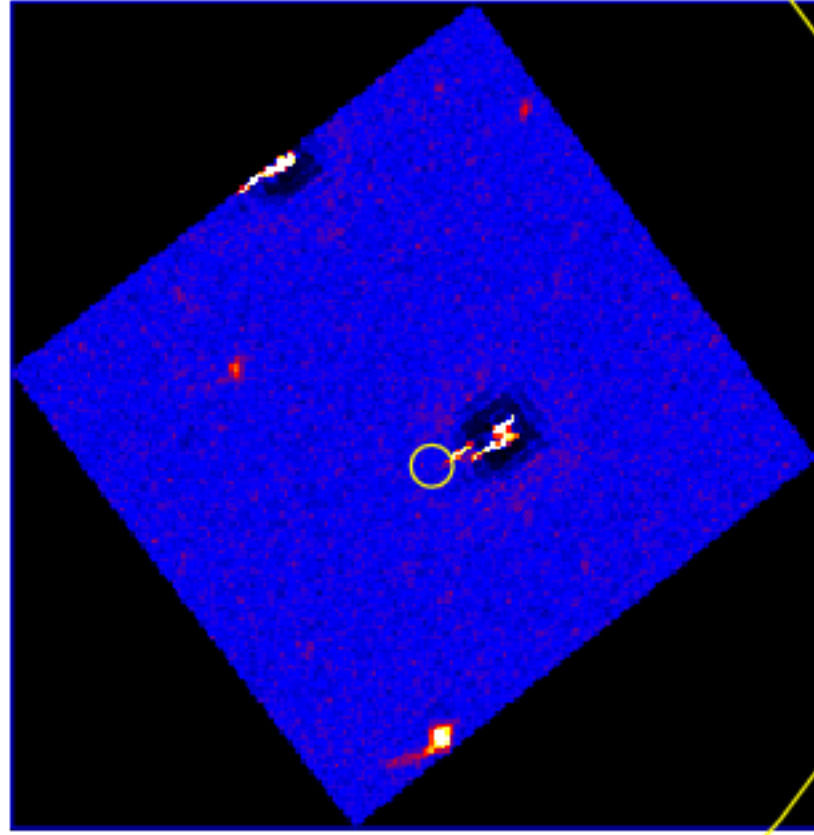

UVOT Finding Chart

OBSID 00994725000 / DATE-OBS 2020-09-05T09:46:57.6

50:30.0
51:00.0
30.0
-15:52:00.0
30.0
53:00.0
30.0
54:00.0

16:20:00.0
56.0
52.0
19:48.0

RA (J2000)

20

40

60