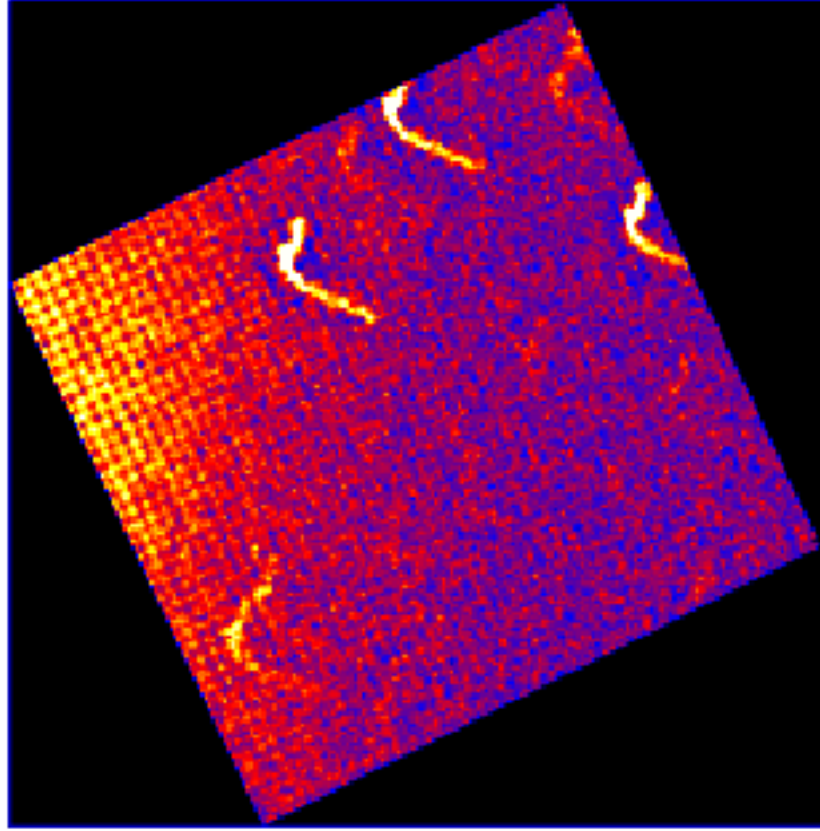

UVOT Finding Chart

OBSID 00994723000 / DATE-OBS 2020-09-05T09:35:56.3

30.0

14:00.0

30.0

22:13:00.0

30.0

12:00.0

11:30.0

44.0 5:34:40.0 36.0 32.0

RA (J2000)

0 10 20 30 40 50 60 70 80 90