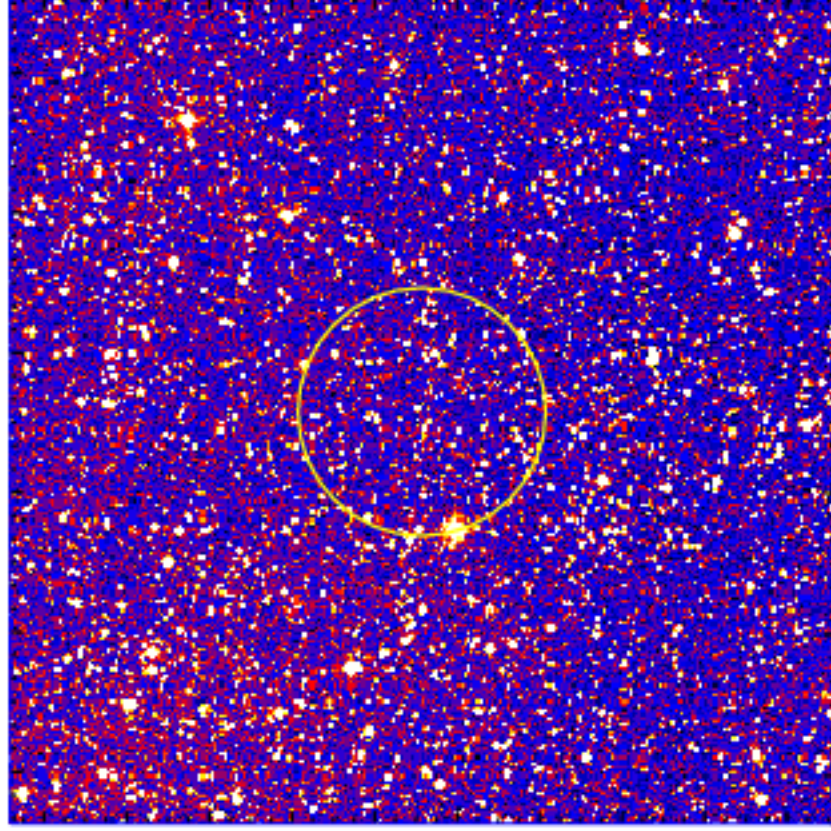

# UVOT Finding Chart

OBSID 00992099000 / DATE-OBS 2020-08-19T15:45:46.8

12:00.0  
10:00.0  
08:00.0  
06:00.0  
04:00.0  
02:00.0  
63:00:00.0  
58:00.0  
56:00.0  
62:54:00.0

Dec (J2000)

27:00.0 1:26:00.0 25:00.0

RA (J2000)

2500 3000 3500 4000 4500 5000