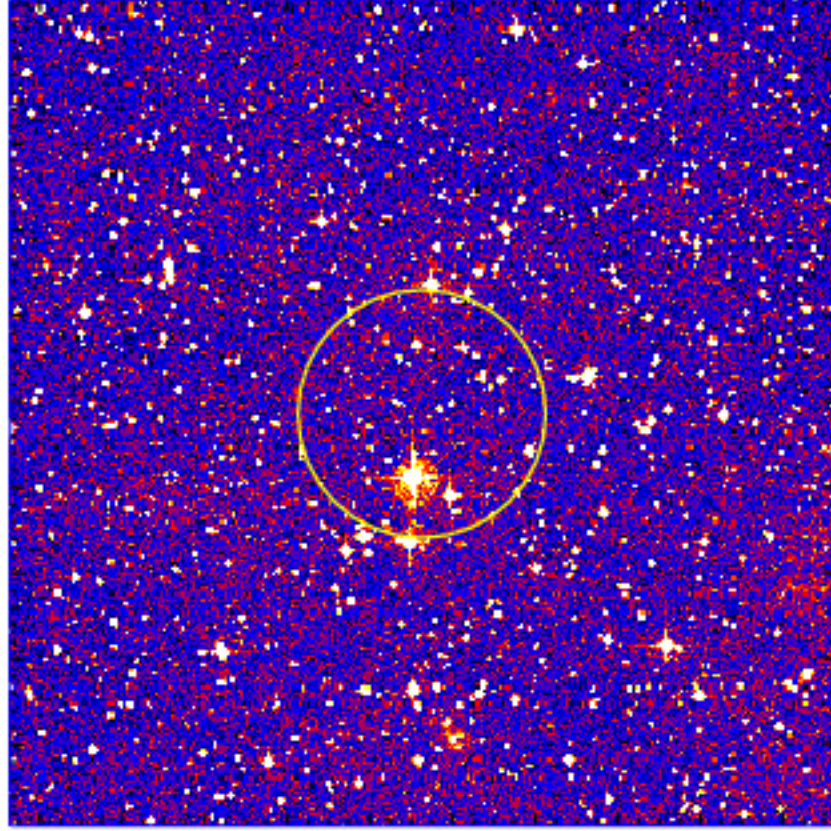

# UVOT Finding Chart

OBSID 00990358000 / DATE-OBS 2020-08-17T02:08:23.5

46:00.0

48:00.0

-33:50:00.0

52:00.0

54:00.0

56:00.0