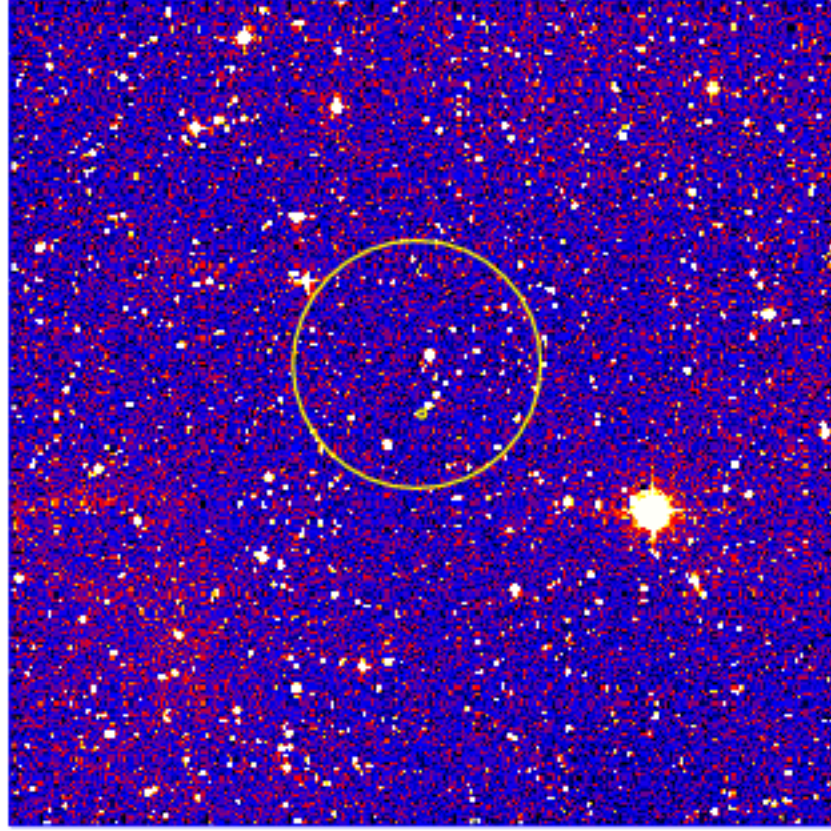

UVOT Finding Chart

OBSID 00987016000 / DATE-OBS 2020-08-06T15:43:51.4

14:00.0

12:00.0

10:00.0

08:00.0

06:00.0

04:00.0

02:00.0

37:00:00.0

58:00.0

36:56:00.0

20.0 3:32:00.0 40.0 20.0 31:00.0

RA (J2000)

2500

3000