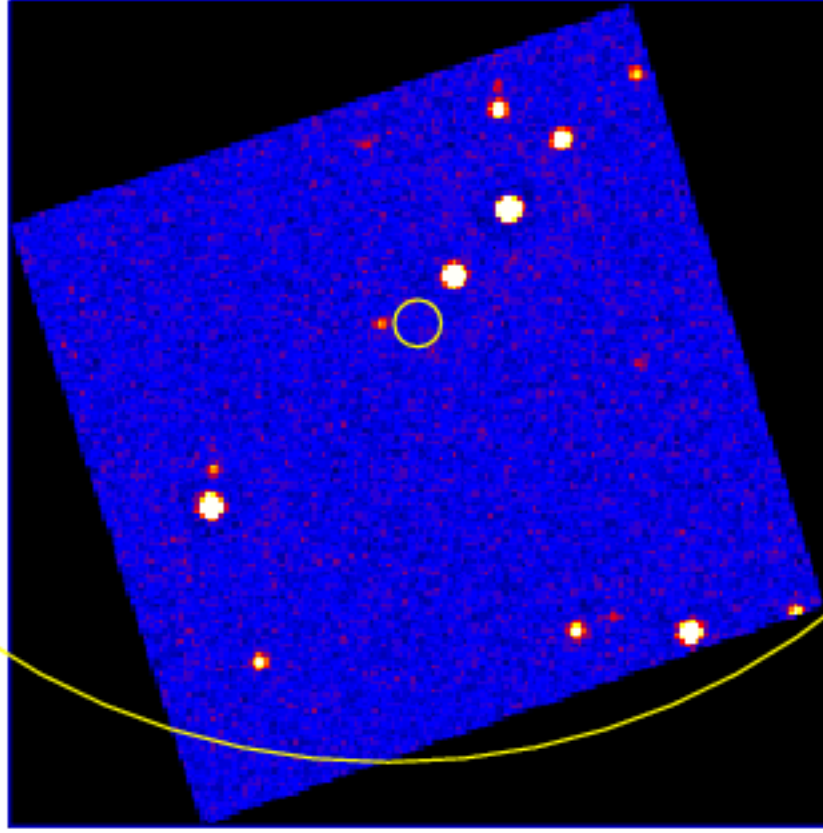

UVOT Finding Chart

OBSID 00987016000 / DATE-OBS 2020-08-06T15:30:41.6

06:00.0

30.0

37:05:00.0

30.0

04:00.0

03:30.0