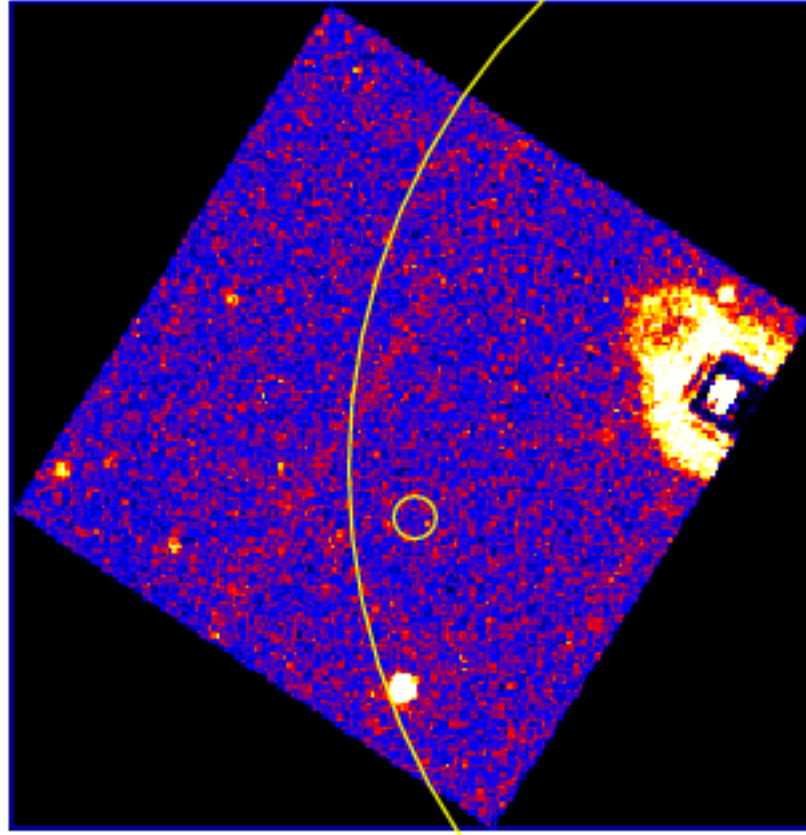

UVOT Finding Chart

OBSID 00974827000 / DATE-OBS 2020-05-28T10:29:09.1

13:00.0

30.0

12:00.0

30.0

11:00.0

30.0

58:10:00.0

40.0

11:46:30.0

20.0

RA (J2000)

2

4

6