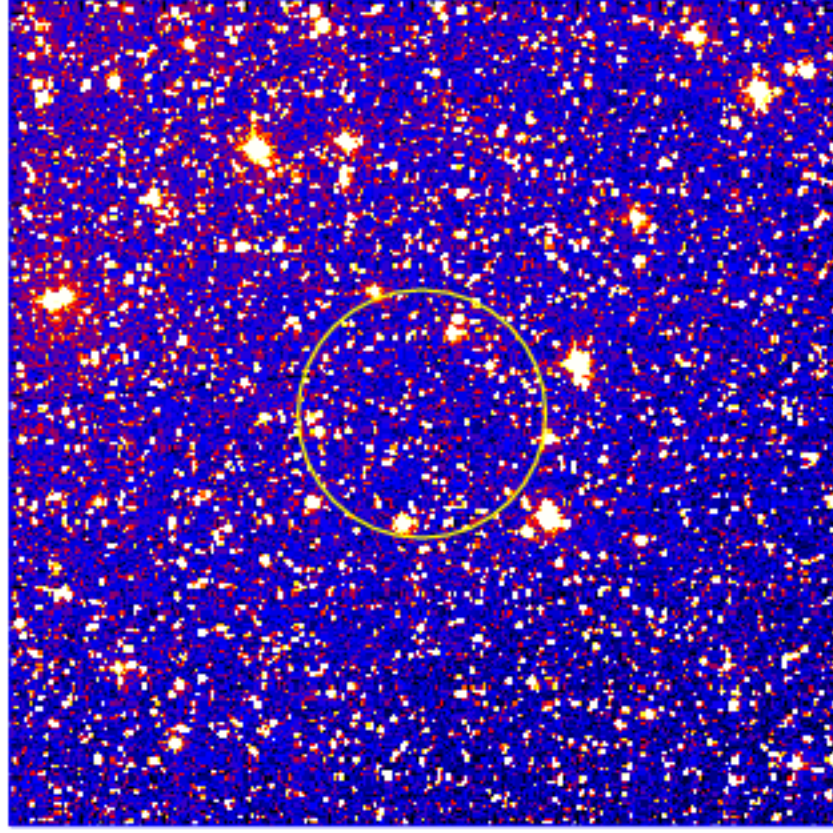

UVOT Finding Chart

OBSID 00965638000 / DATE-OBS 2020-04-10T02:40:06.9

54:00.0
52:00.0
50:00.0
48:00.0
46:00.0
44:00.0
42:00.0
51:40:00.0
38:00.0
36:00.0

30.0 19:59:00.0 30.0 58:00.0 57:30.0

RA (J2000)