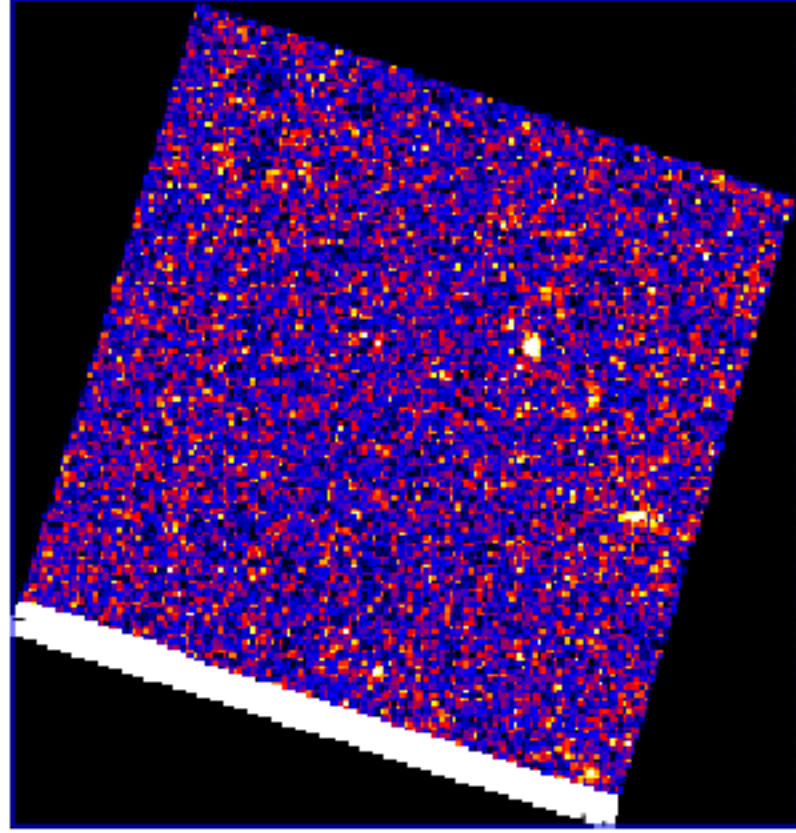

UVOT Finding Chart

OBSID 00965484000 / DATE-OBS 2020-04-09T03:25:15.8

13:30.0

14:00.0

30.0

-50:15:00.0

30.0

16:00.0

18.0

12.0

06.0

4:02:00.0

RA (J2000)

0

0.5

1

2

2.5

3

3.5

4

4.5

5

5.5