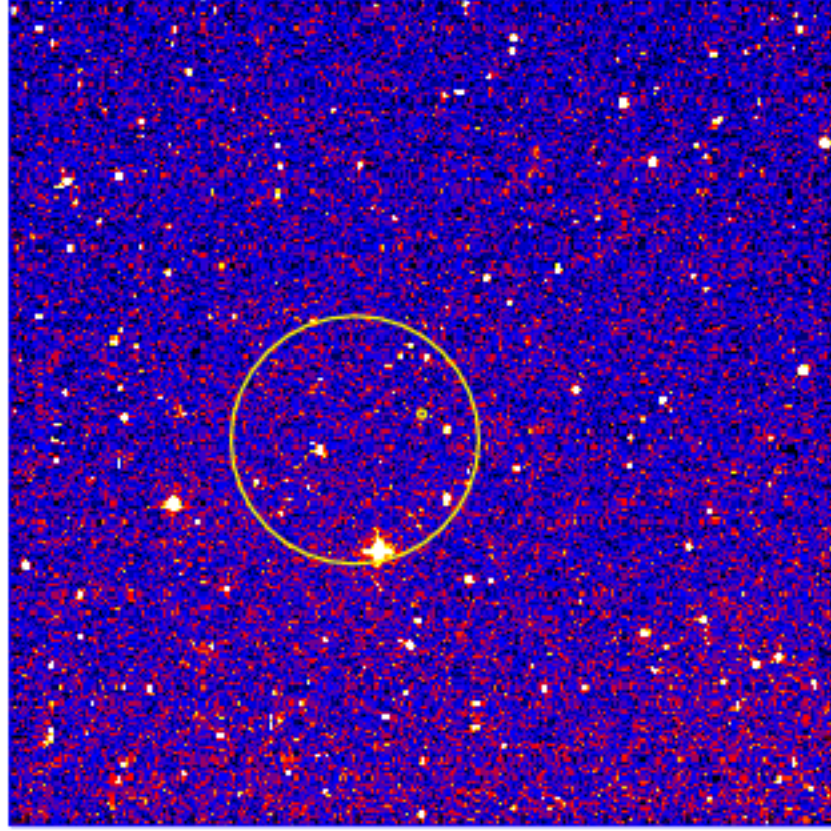

# UVOT Finding Chart

OBSID 0096326000 / DATE-OBS 2020-03-24T16:53:52.6

06:00.0  
04:00.0  
02:00.0  
36:00:00.0  
58:00.0  
56:00.0  
54:00.0  
52:00.0  
35:50:00.0  
48:00.0

30.0 51:00.0 30.0 14:50:00.0

RA (J2000)