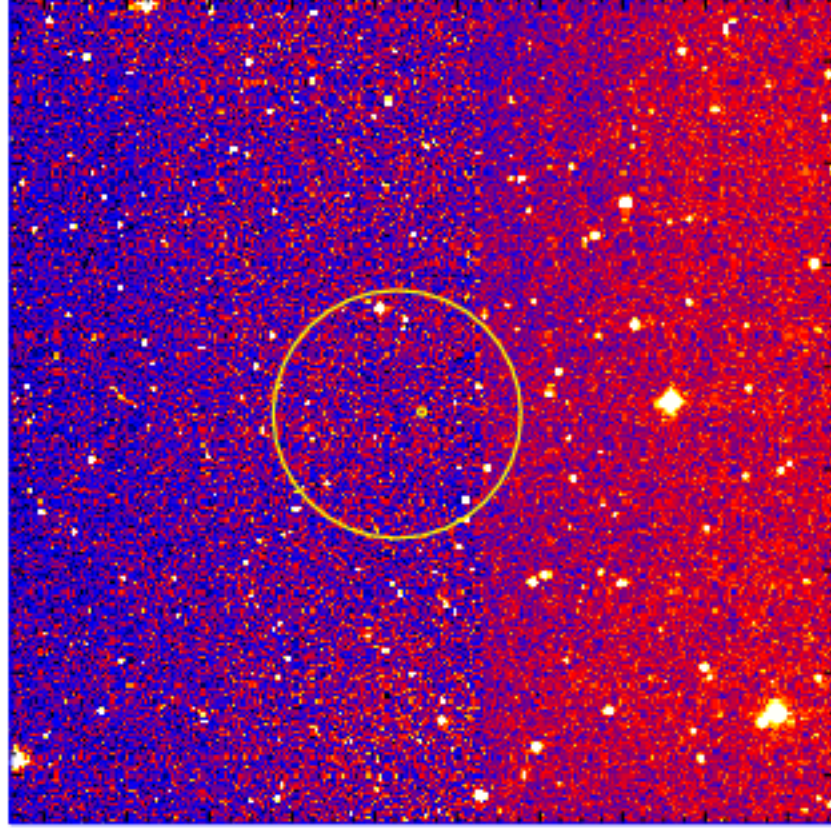

# UVOT Finding Chart

OBSID 00958592000 / DATE-OBS 2020-02-27T07:25:37.7

38:00.0  
36:00.0  
34:00.0  
32:00.0  
9:30:00.0  
28:00.0  
26:00.0  
24:00.0  
22:00.0  
20:00.0

20.0 3:46:00.0 40.0 45:20.0

RA (J2000)