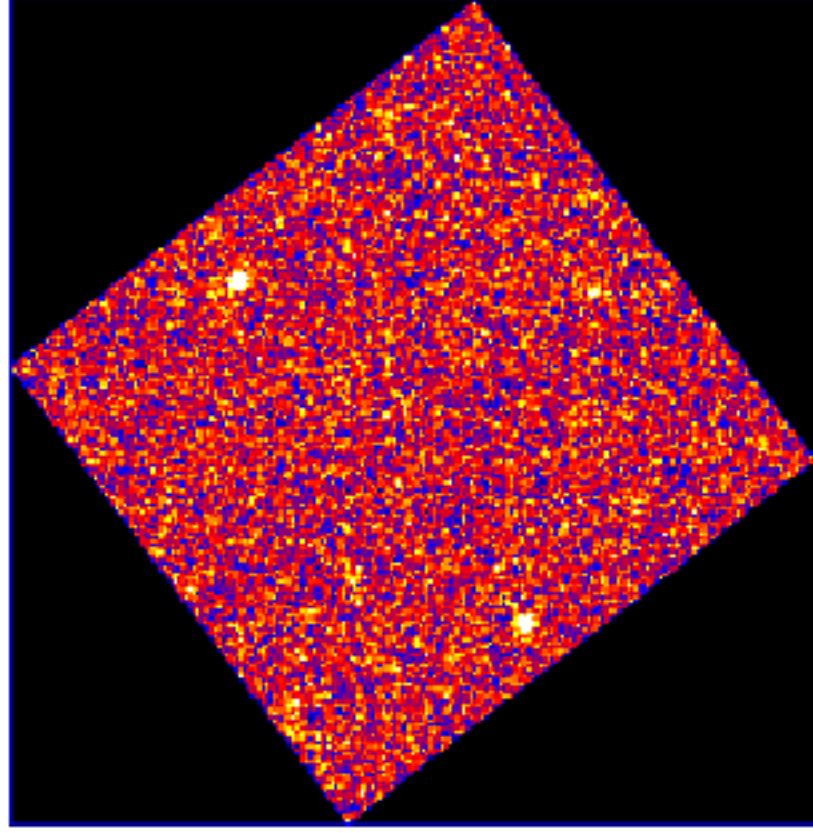

UVOT Finding Chart

OBSID 00958141000 / DATE-OBS 2020-02-24T03:39:34.8

42:00.0

30.0

41:00.0

30.0

41:40:00.0

30.0