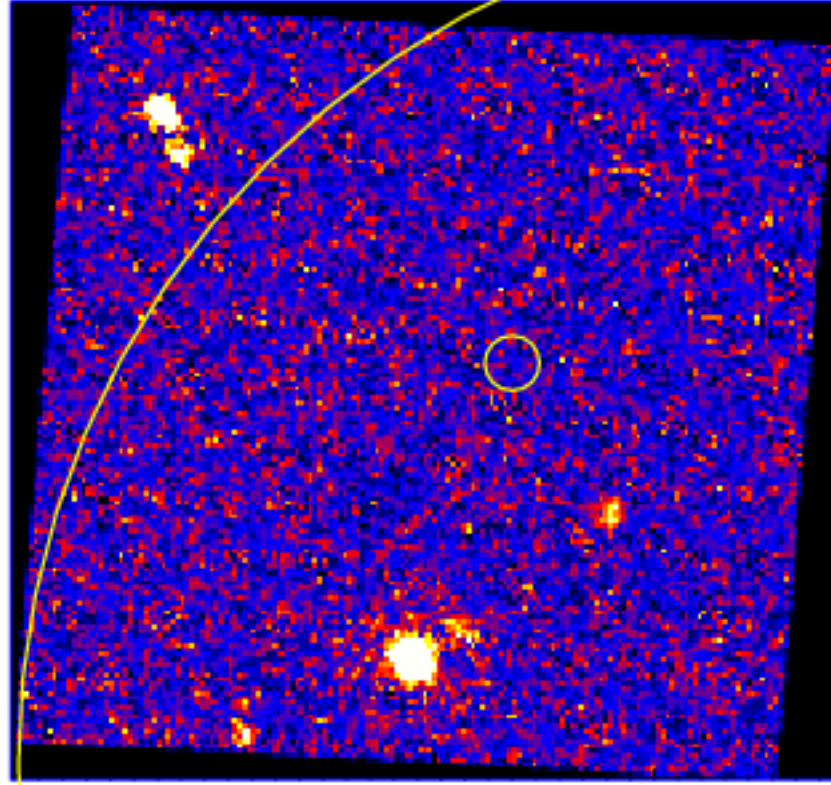

UVOT Finding Chart

OBSID 00956824000 / DATE-OBS 2020-02-16T13:38:34.8

19:30:00.0

30.0

29:00.0

30.0

28:00.0

27:30.0