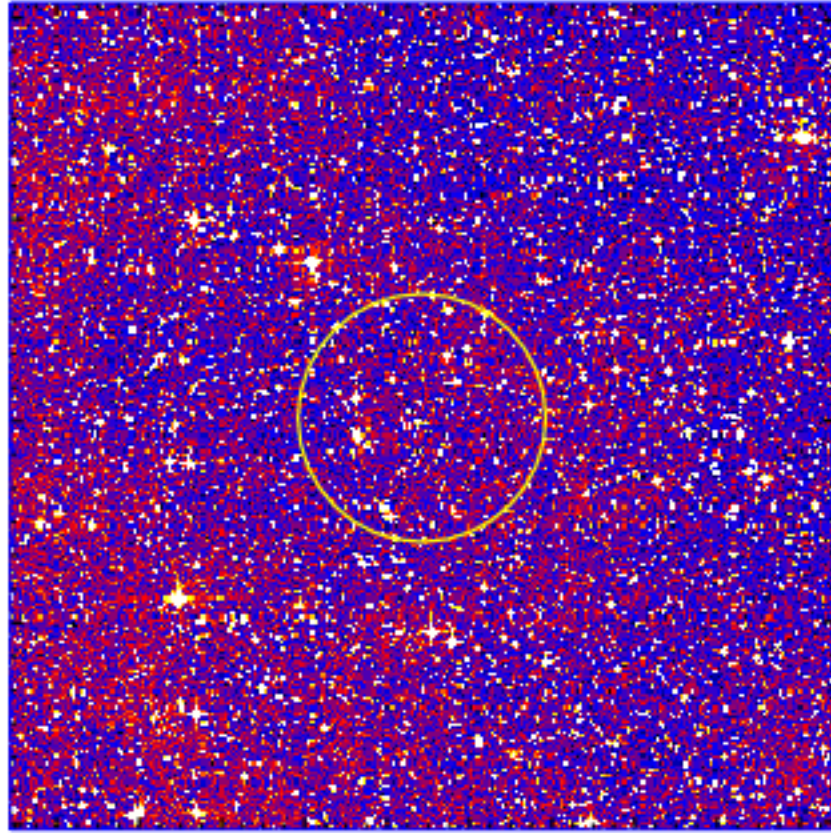

UVOT Finding Chart

OBSID 0095484000 / DATE-OBS 2020-02-07T03:29:50.9

26:00.0

28:00.0

30:00.0

32:00.0

34:00.0

36:00.0

38:00.0

-49:40:00.0

42:00.0

44:00.0

30.0 10:55:00.0 30.0 54:00.0 53:30.0

RA (J2000)

3500

4000