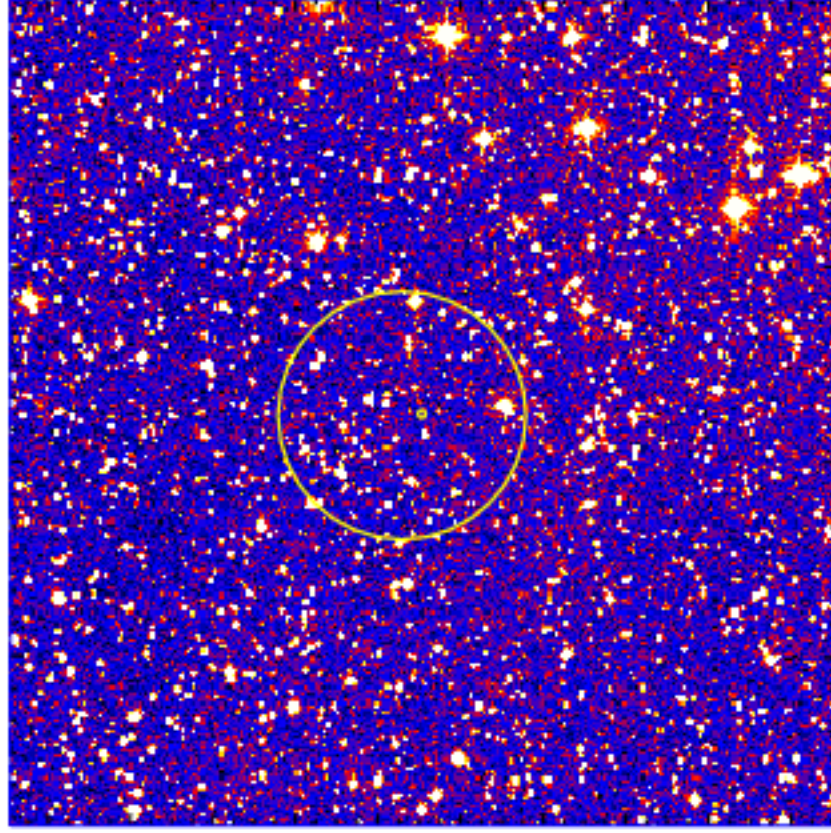

# UVOT Finding Chart

OBSID 00953689000 / DATE-OBS 2020-01-31T22:46:30.2

16:00.0  
14:00.0  
12:00.0  
10:00.0  
08:00.0  
06:00.0  
04:00.0  
02:00.0  
51:00:00.0  
50:58:00.0

Dec (J2000)

13:00.0 0:12:00.0

RA (J2000)

3000

3500

4000

4500

5000