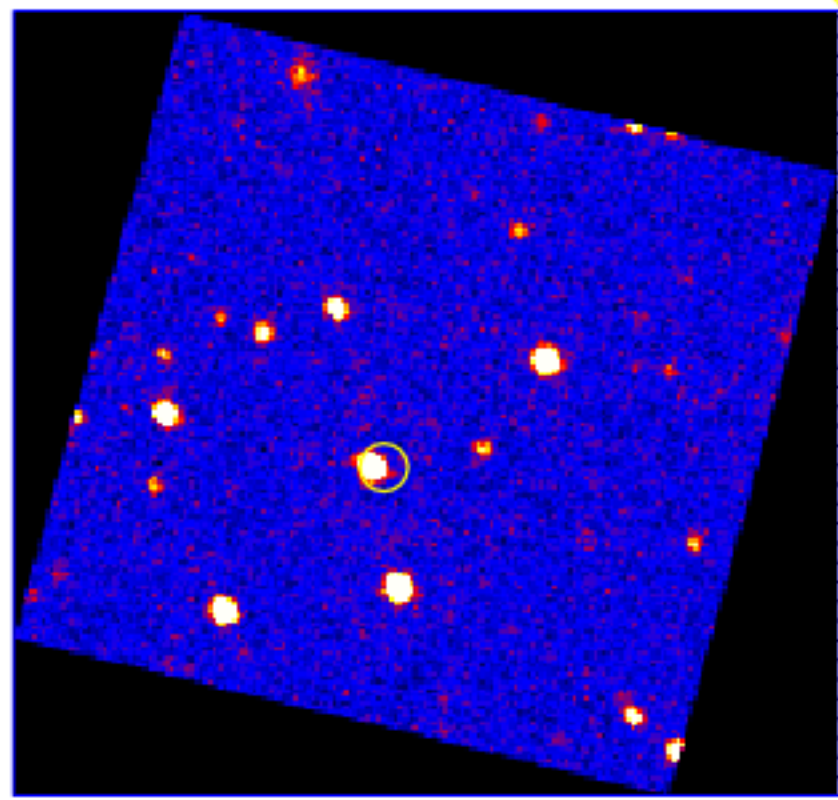

UVOT Finding Chart

OBSID 00953689000 / DATE-OBS 2020-01-31T22:42:57.8

08:00.0

30.0

51:07:00.0

30.0

06:00.0

05:30.0

26.0 0:12:20.0 14.0

RA (J2000)