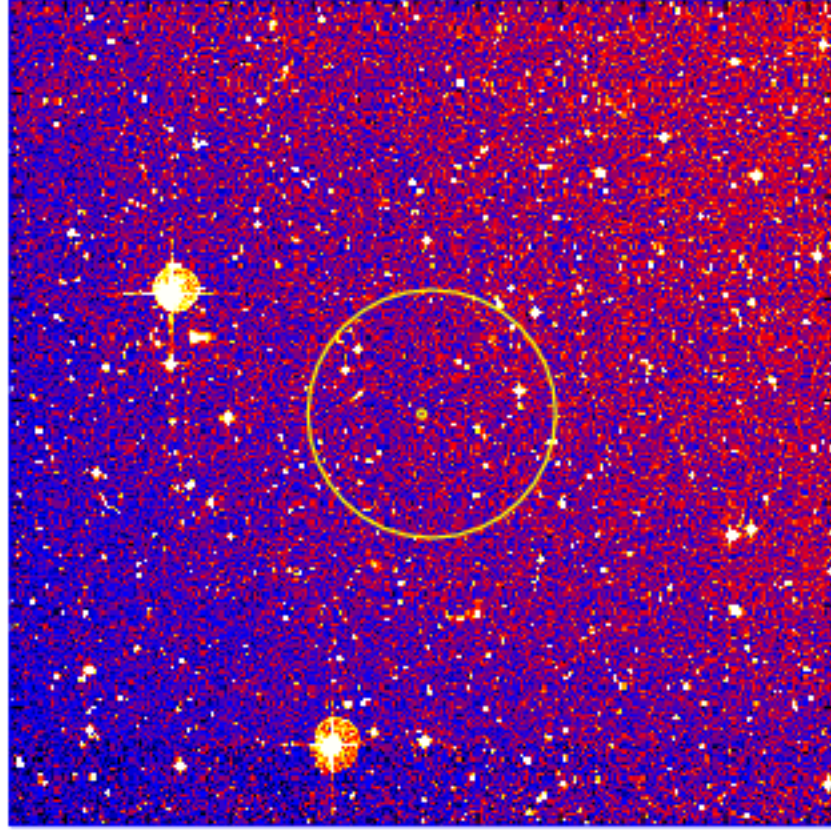

UVOT Finding Chart

OBSID 00952164000 / DATE-OBS 2020-01-25T11:37:40.8

Dec (J2000)
-8:00:00.0
02:00.0
04:00.0
06:00.0
08:00.0
10:00.0
12:00.0
14:00.0
16:00.0
18:00.0

30.0 15:12:00.0

RA (J2000)

4000

4500

5000