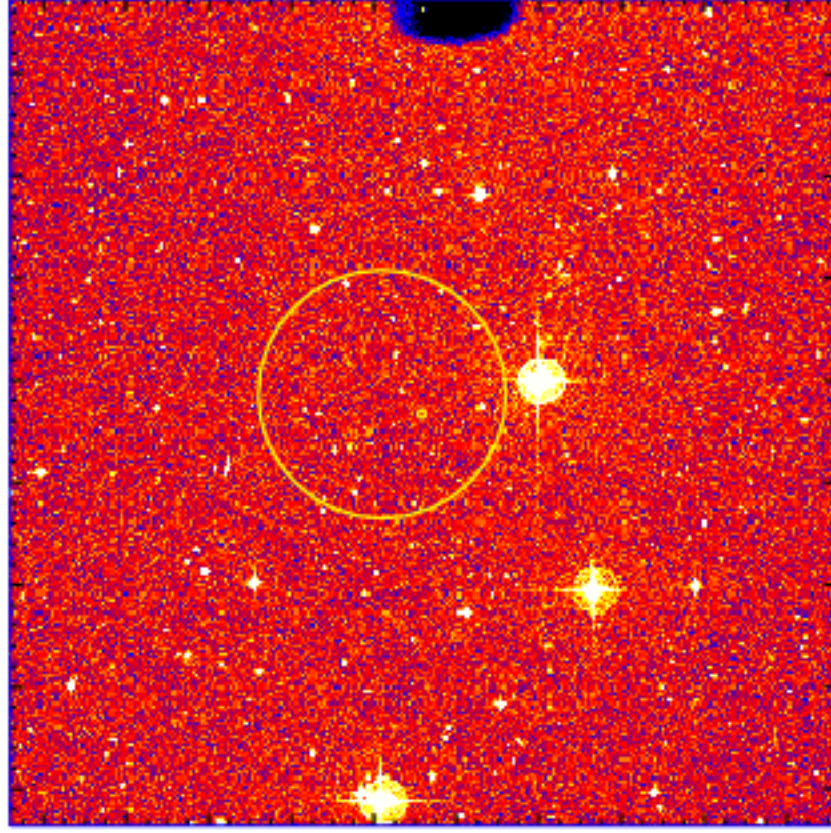

# UVOT Finding Chart

OBSID 00946476000 / DATE-OBS 2019-12-28T00:16:10.1

32:00.0

34:00.0

36:00.0

38:00.0

-8:40:00.0

42:00.0