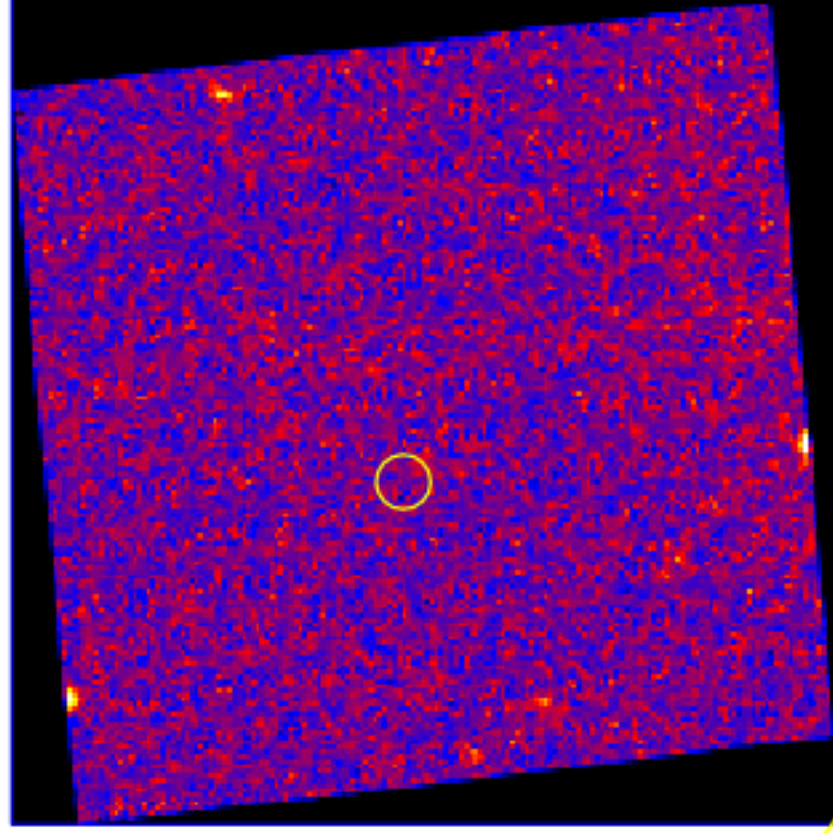

UVOT Finding Chart

OBSID 00946476000 / DATE-OBS 2019-12-28T00:03:55.0

24.0 0:21:20.0

RA (J2000)

-8:40:00.0

30.0

41:00.0

30.0