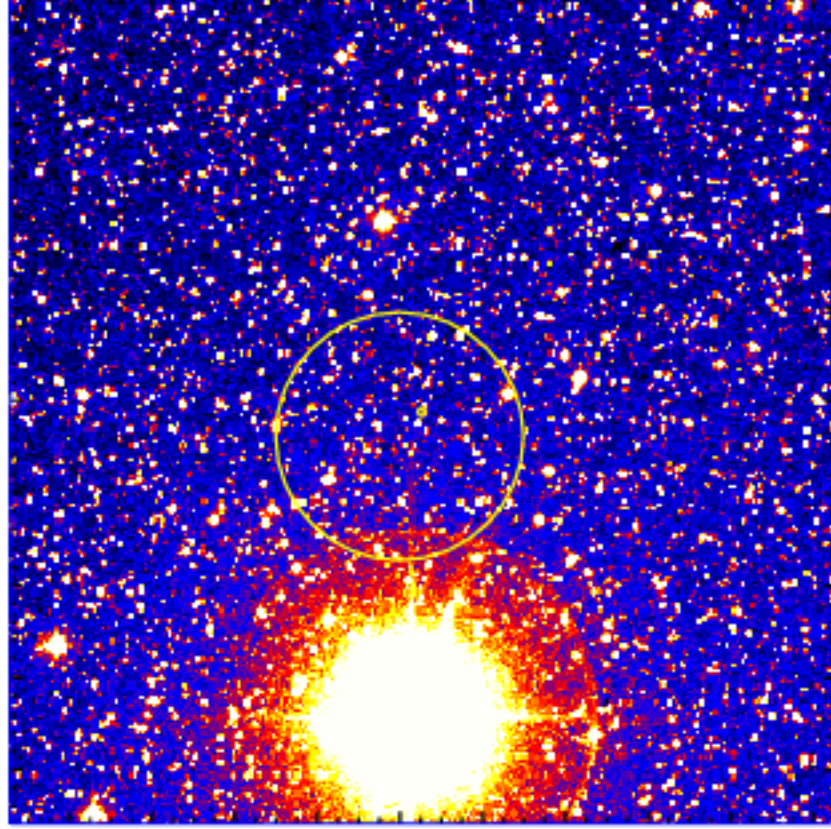

UVOT Finding Chart

OBSID 00945344000 / DATE-OBS 2019-12-20T13:32:19.6

48:00.0
46:00.0
44:00.0
42:00.0
26:40:00.0
38:00.0
36:00.0
34:00.0
32:00.0
30:00.0

18:46:00.0 40.0 20.0 45:00.0

RA (J2000)

3500

4000

4500