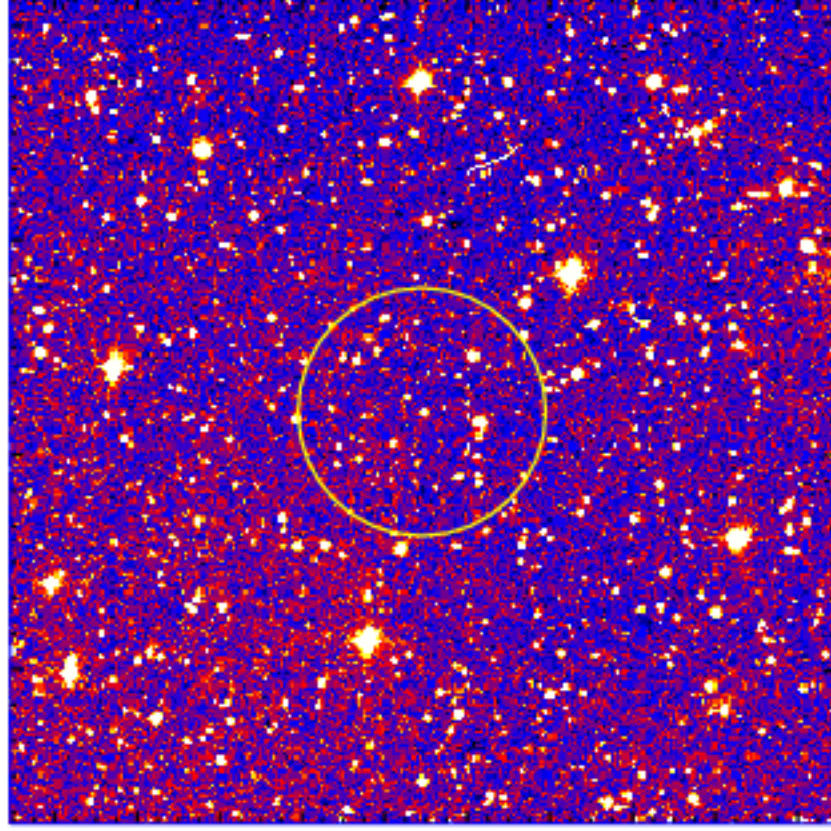

UVOT Finding Chart

OBSID 00933515000 / DATE-OBS 2019-11-06T15:38:54.0

12:00.0
10:00.0
08:00.0
06:00.0
04:00.0
02:00.0
46:00:00.0
58:00.0
56:00.0
45:54:00.0

58:00.0 30.0 17:57:00.0 56:30.0

RA (J2000)

2000

2200

2400

2600

2800

3000

3200

3400