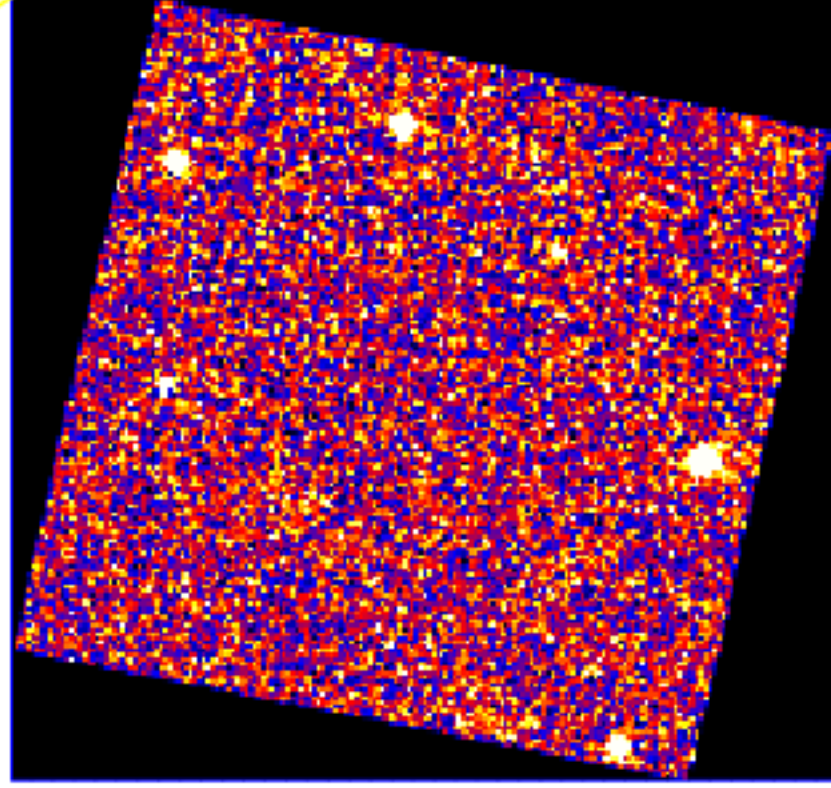

UVOT Finding Chart

OBSID 00930285002 / DATE-OBS 2019-10-20T19:29:55.2

18:30.0

19:00.0

30.0

-17:20:00.0

30.0

21:00.0

30.0

08.0 04.0 22:40:00.0

RA (J2000)