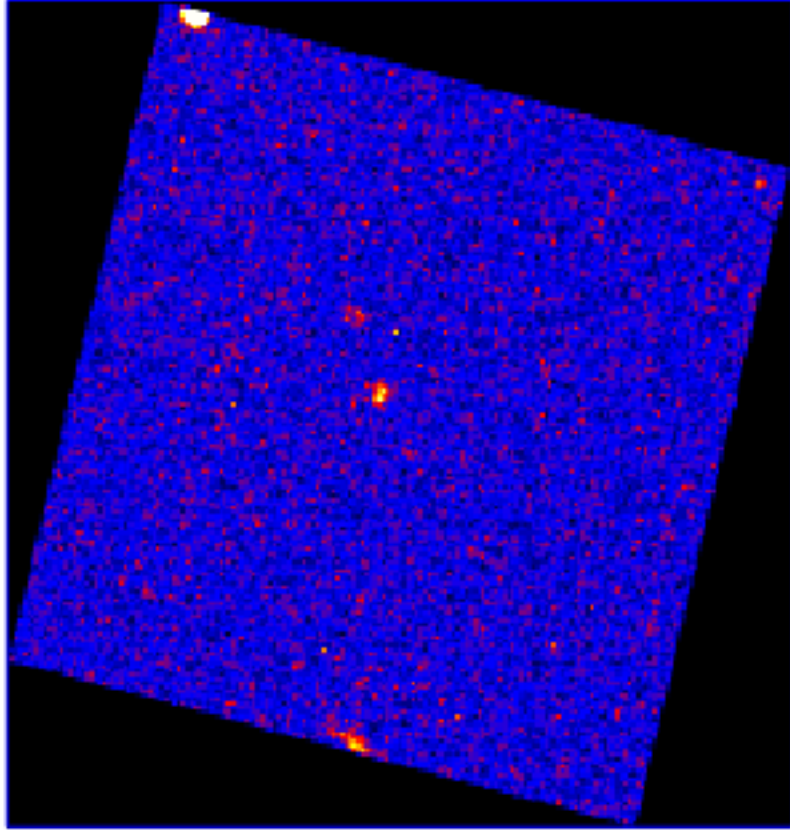

UVOT Finding Chart

OBSID 00928924000 / DATE-OBS 2019-10-11T04:50:48.3

49:30.0

-27:50:00.0

30.0

51:00.0

30.0

52:00.0

2:59:00.0

56.0

52.0

58:48.0

RA (J2000)

5

10

15