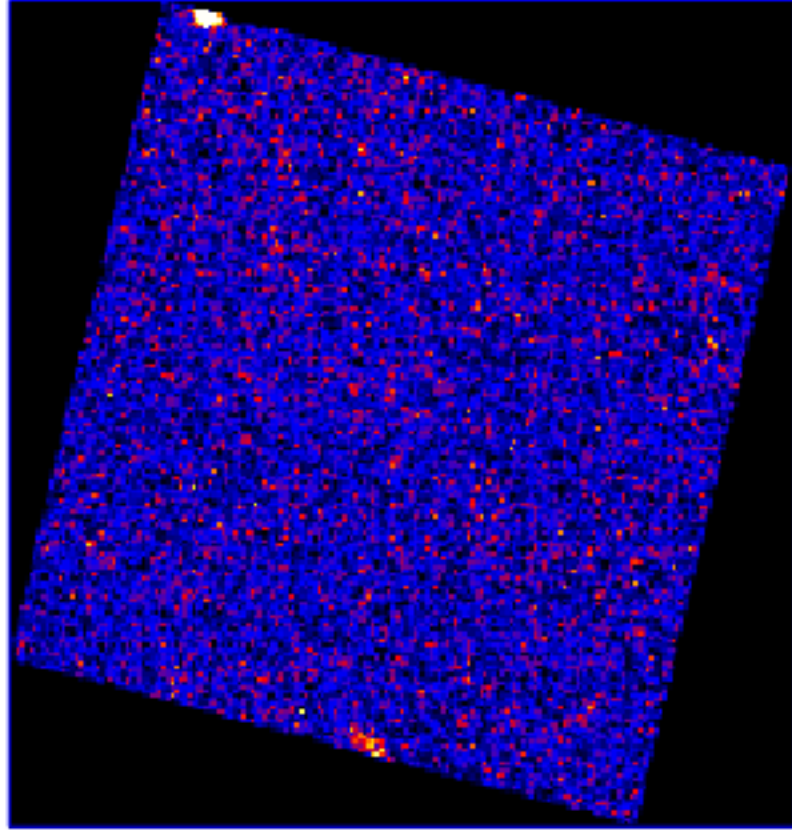

UVOT Finding Chart

OBSID 00928924000 / DATE-OBS 2019-10-11T04:41:09.8

49:30.0

-27:50:00.0

30.0

51:00.0

30.0

52:00.0

2:59:00.0

56.0

52.0

58:48.0

RA (J2000)