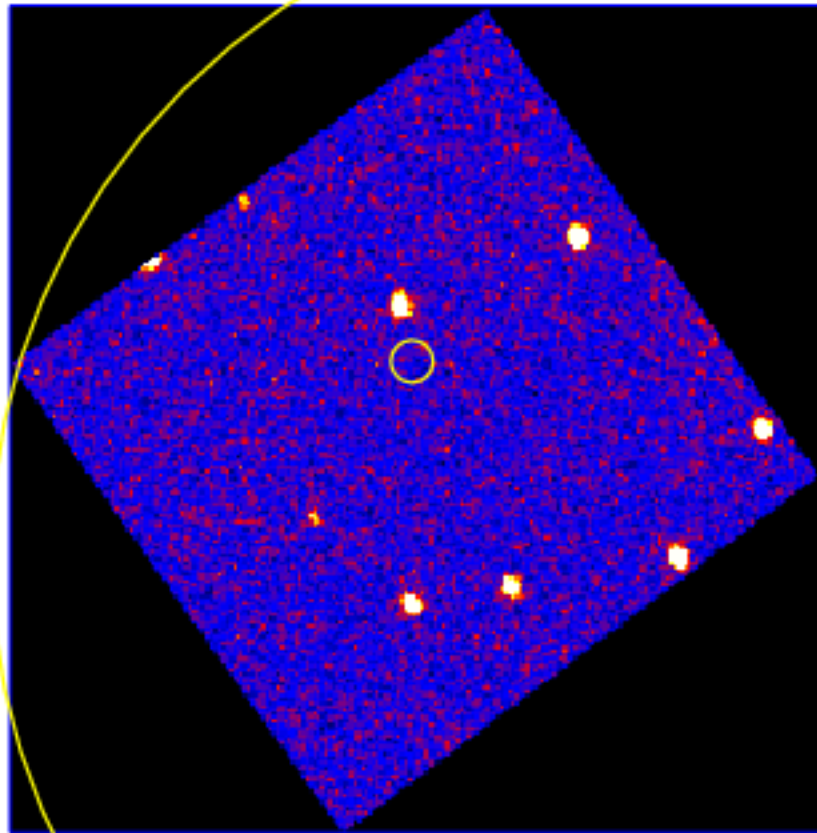

UVOT Finding Chart

OBSID 00926515000 / DATE-OBS 2019-09-26T09:57:42.8

30.0 6:42:20.0 10.0

RA (J2000)