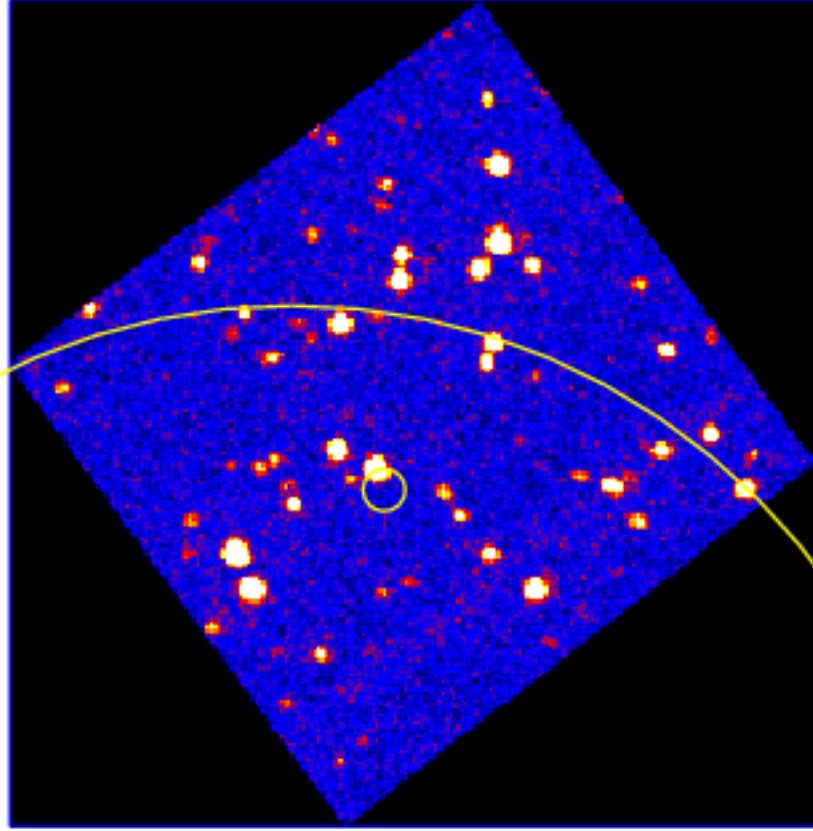

UVOT Finding Chart

OBSID 00924641000 / DATE-OBS 2019-09-10T07:04:38.0

30.0

16:00.0

30.0

Dec (J2000)

13:15:10.0

30.0

14:00.0

13:30.0

12.0

08.0

04.0

18:08:00.0

RA (J2000)

5