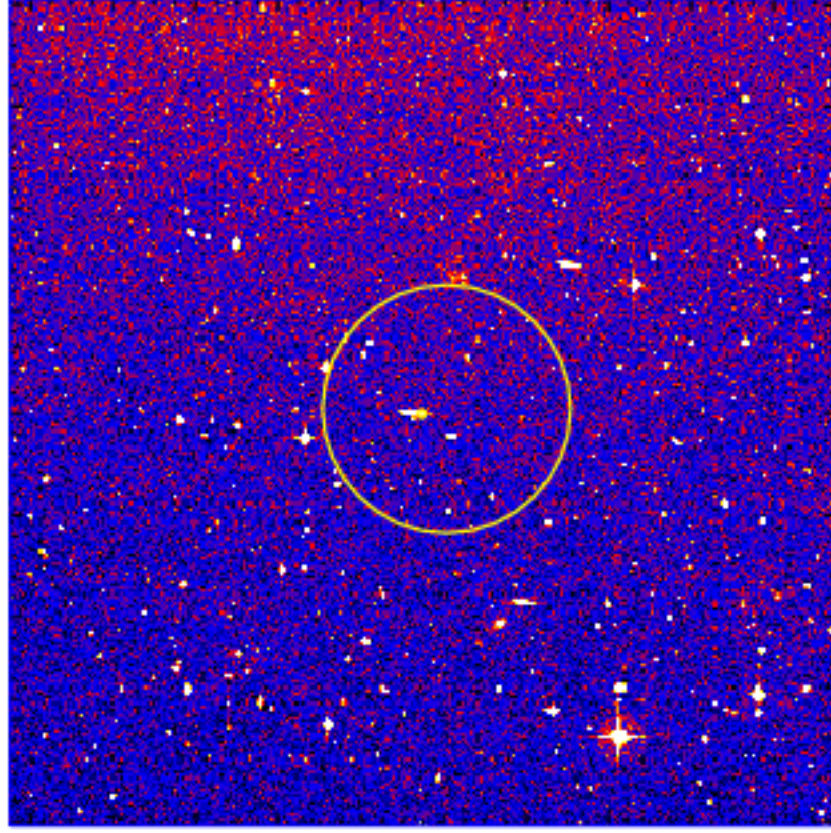

# UVOT Finding Chart

OBSID 0092296800 / DATE-OBS 2019-08-29T19:58:54.4

48:00.0  
-8:50:00.0  
52:00.0  
54:00.0  
56:00.0  
58:00.0  
-9:00:00.0  
02:00.0  
04:00.0  
06:00.0

Dec (J2000)

40.0 20.0 2:58:00.0 57:40.0

RA (J2000)

7500

7000

6500

6000

4000